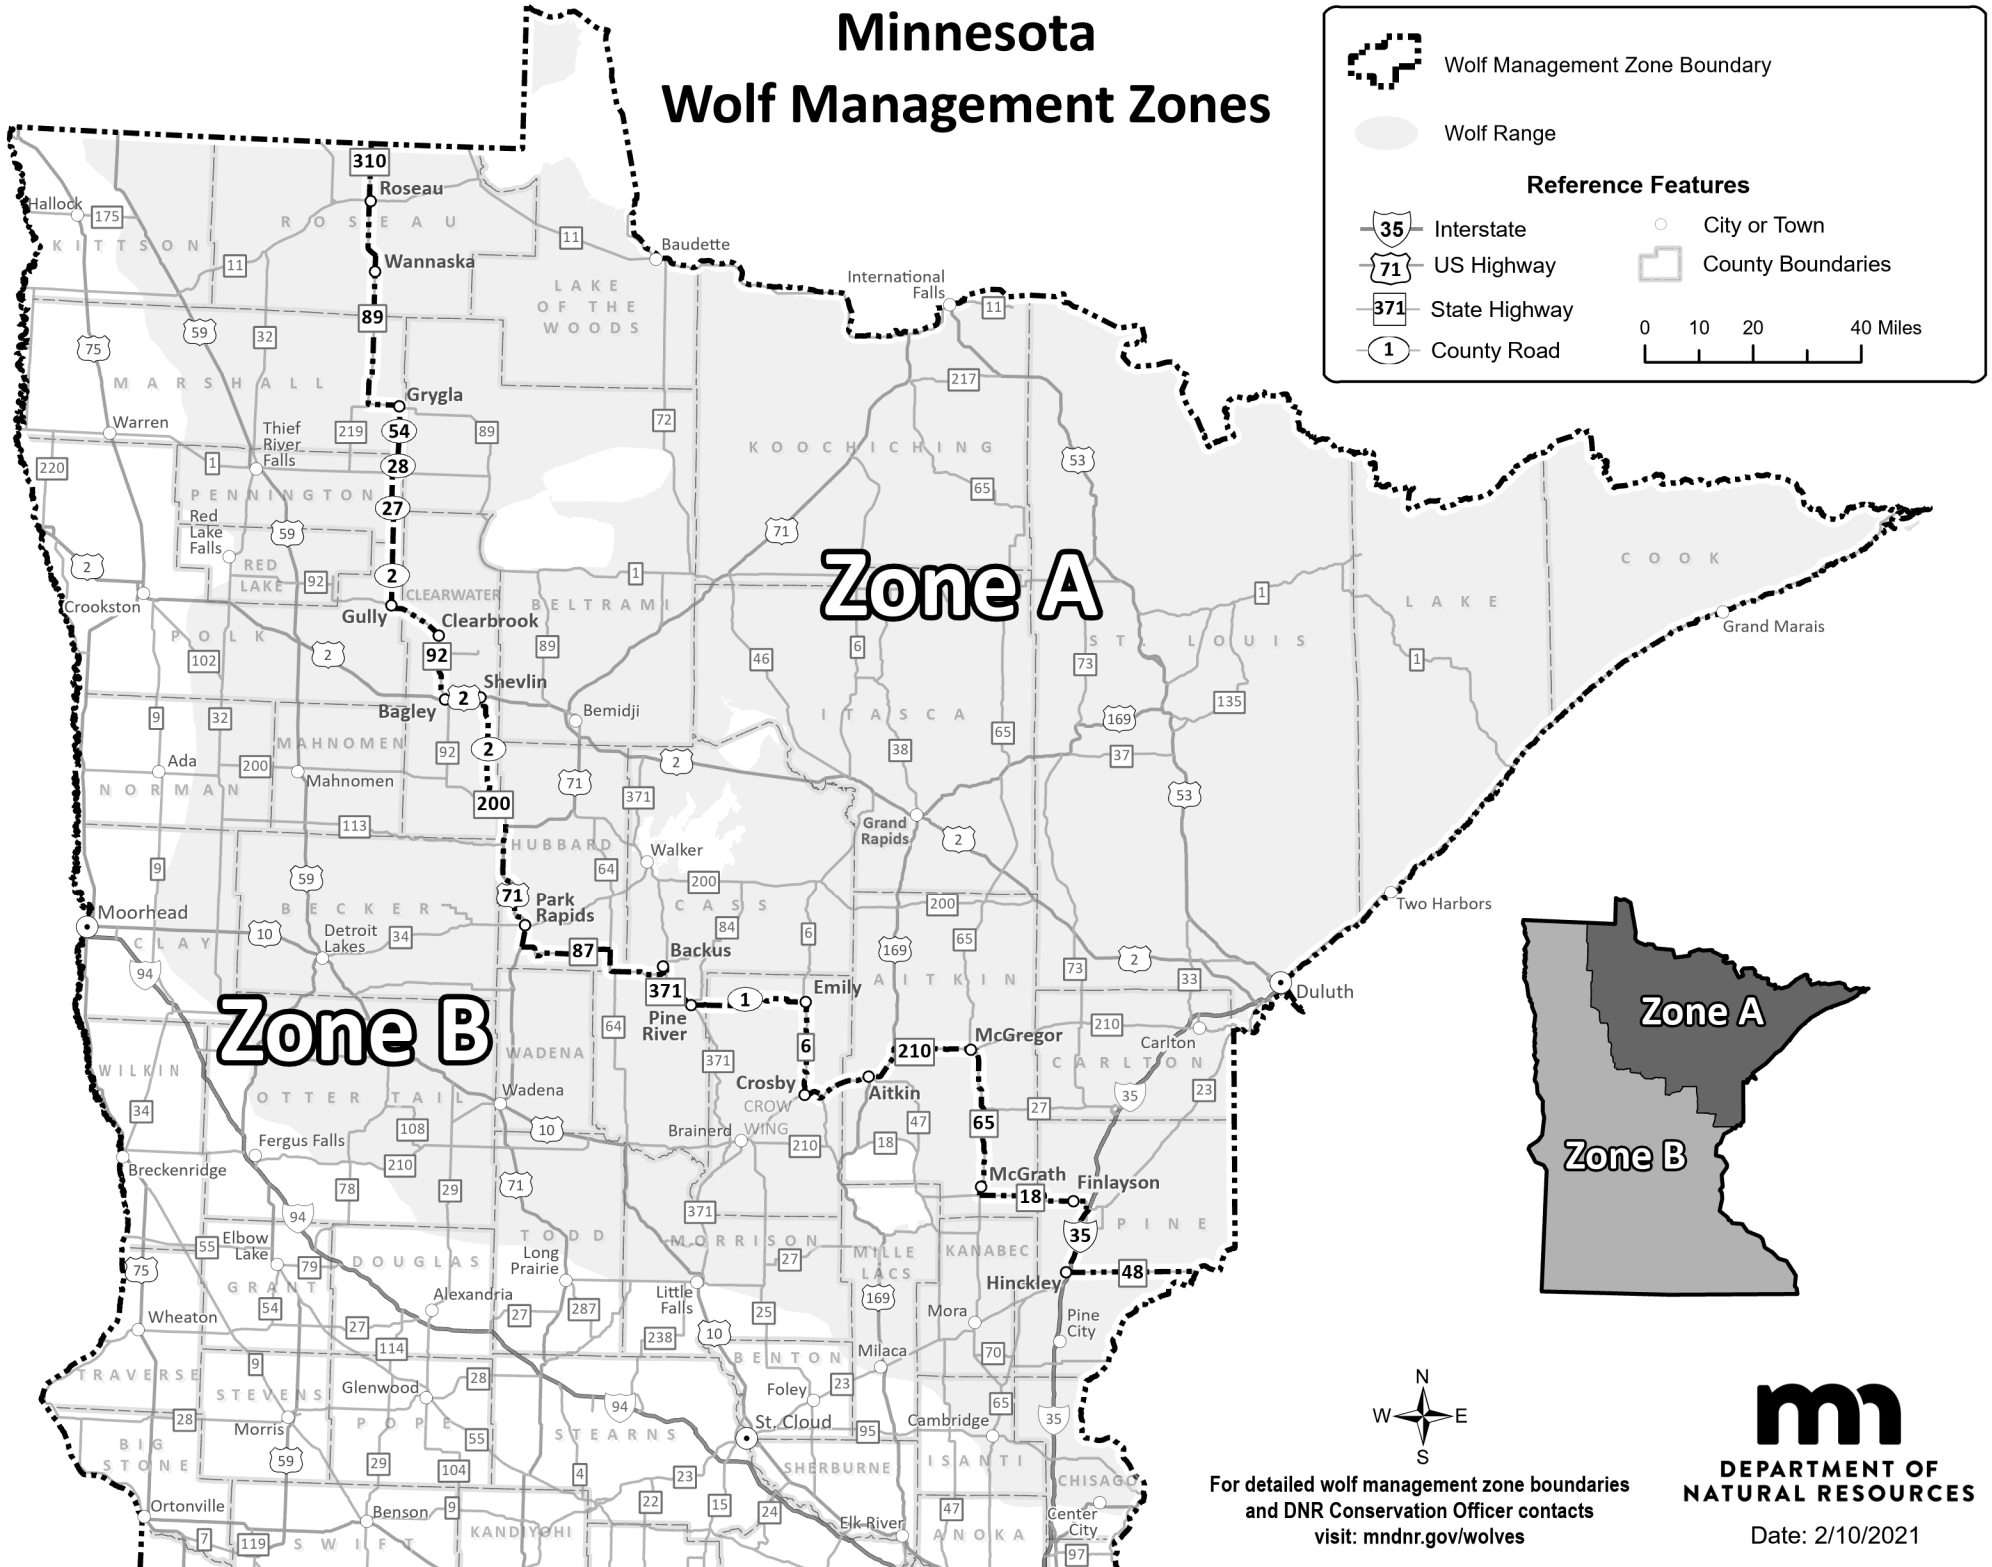

Minnesota Wolf Management Zones

For detailed wolf management zone boundaries
and DNR Conservation Officer contacts
visit: mndnr.gov/wolves

m
DEPARTMENT OF
NATURAL RESOURCES

Date: 2/10/2021