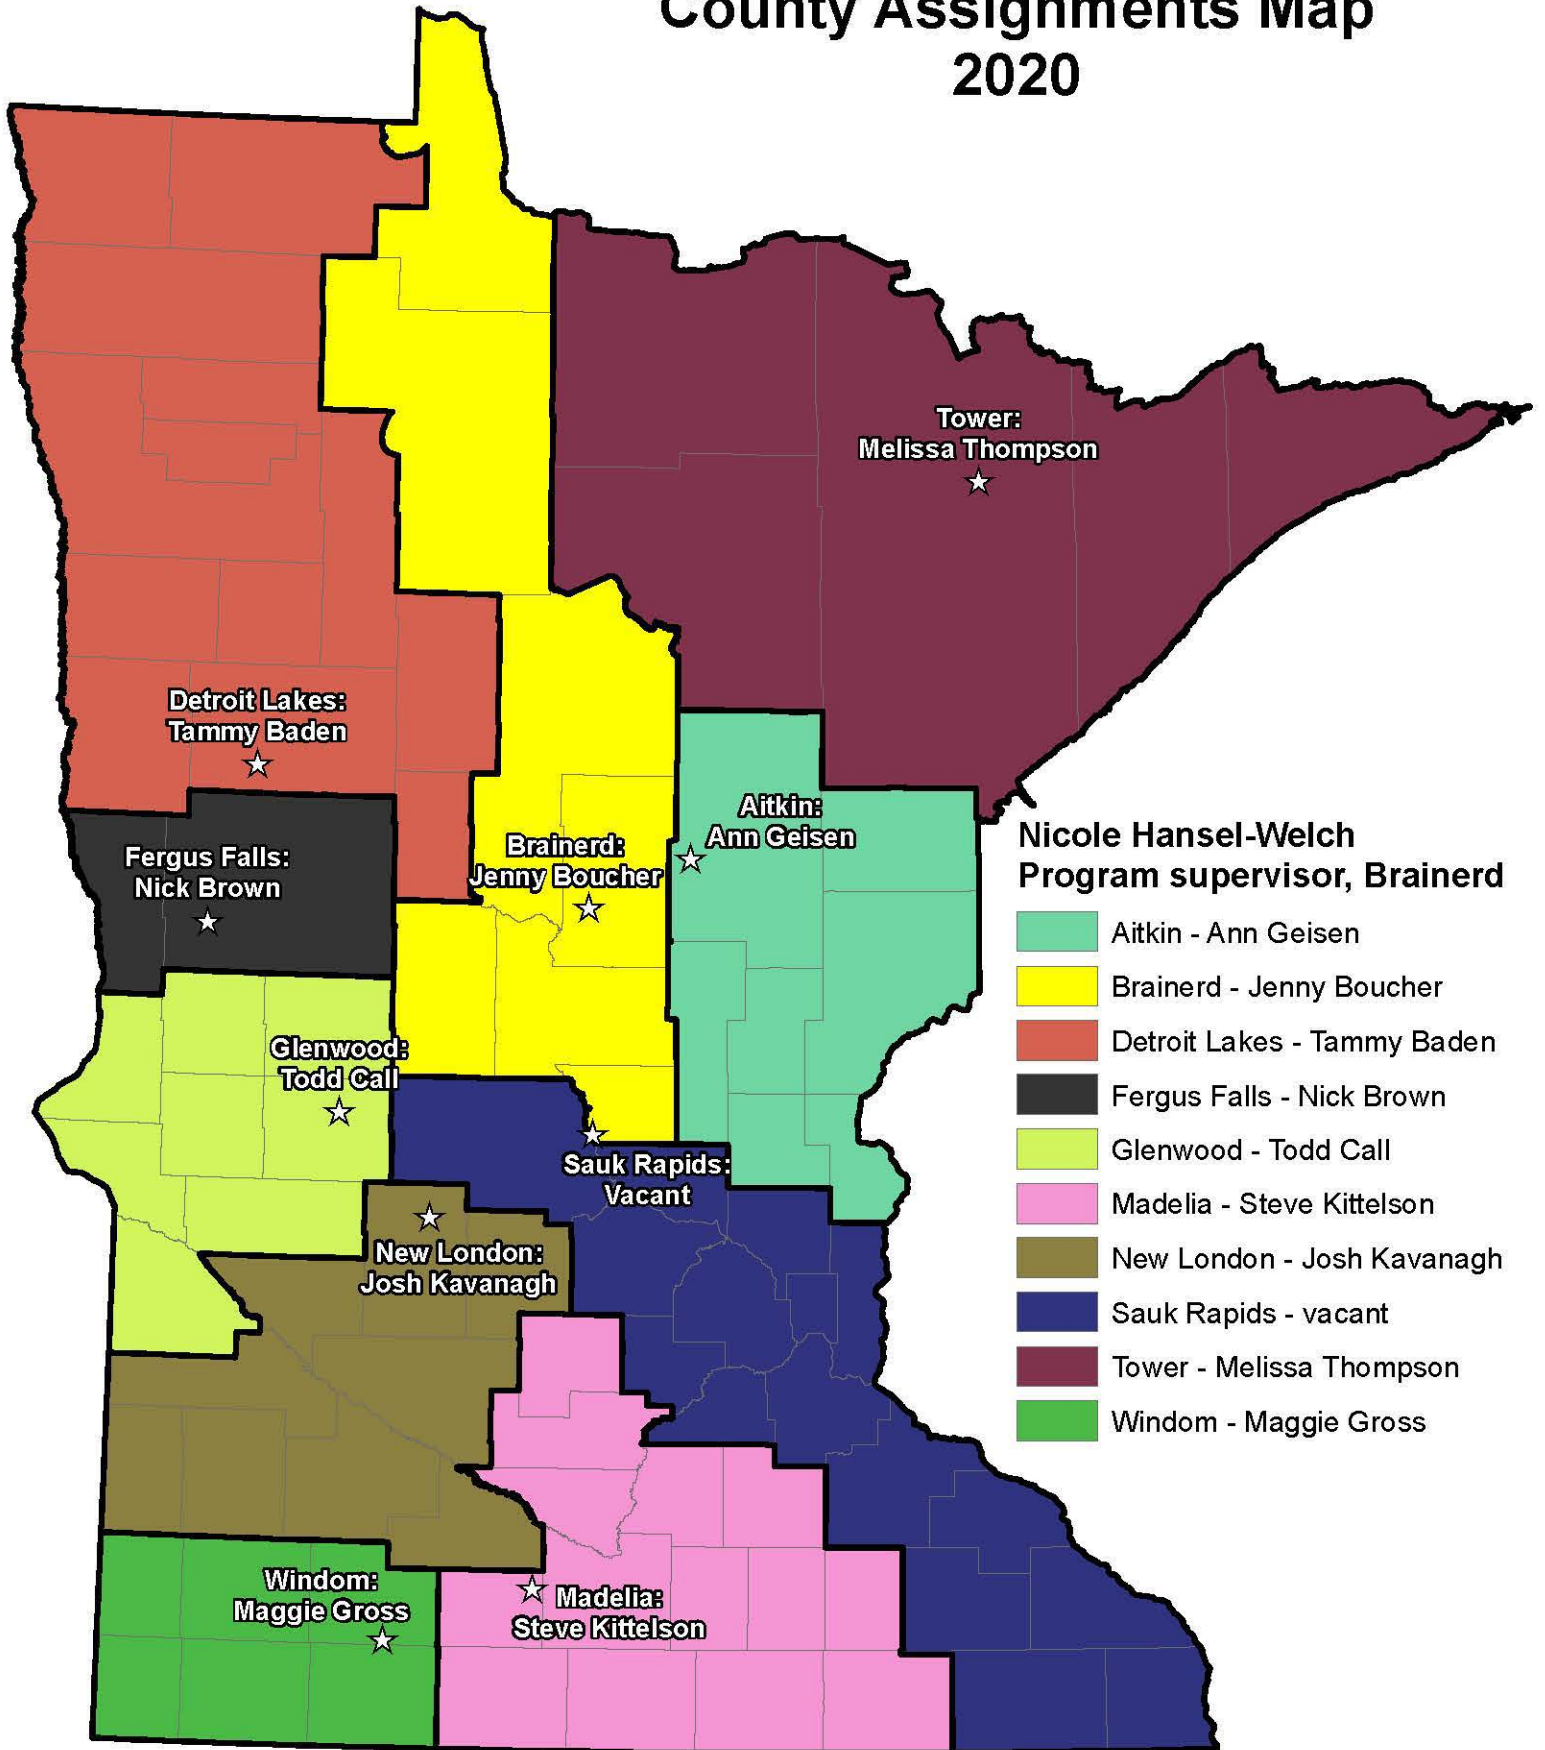

# Shallow Lake Program Specialist County Assignments Map 2020

## Shallow Lake Program County Assignments

Nicole Hansel-Welch – Program Supervisor, Brainerd

Aitkin – Ann Geisen

Aitkin, Carlton, Mille Lacs, Kanabec, Pine, Isanti & Chisago

Brainerd – Jenny Boucher

Lake of the Woods, Beltrami, Cass, Crow Wing, Todd, Morrison & Benton

Traverse, Grant, Douglas, Big Stone, Stevens, Pope, Swift & Lac Qui Parle

Madelia – Steve Kittelson

McLeod, Sibley, Nicollet, La Sueur, Rice, Watonwan, Blue Earth, Waseca, Steele, Dodge, Martin, Faribault, Freeborn & Mower

New London – Josh Kavanagh

Chippewa, Kandiyohi, Meeker, Renville, Yellow Medicine, Lincoln, Lyon, Redwood & Brown

Sauk Rapids – Vacant

Stearns, Sherburne, Wright, Anoka, Hennepin, Ramsey, Washington, Carver, Scott, Dakota, Goodhue, Wabasha, Olmsted, Winona, Fillmore & Houston