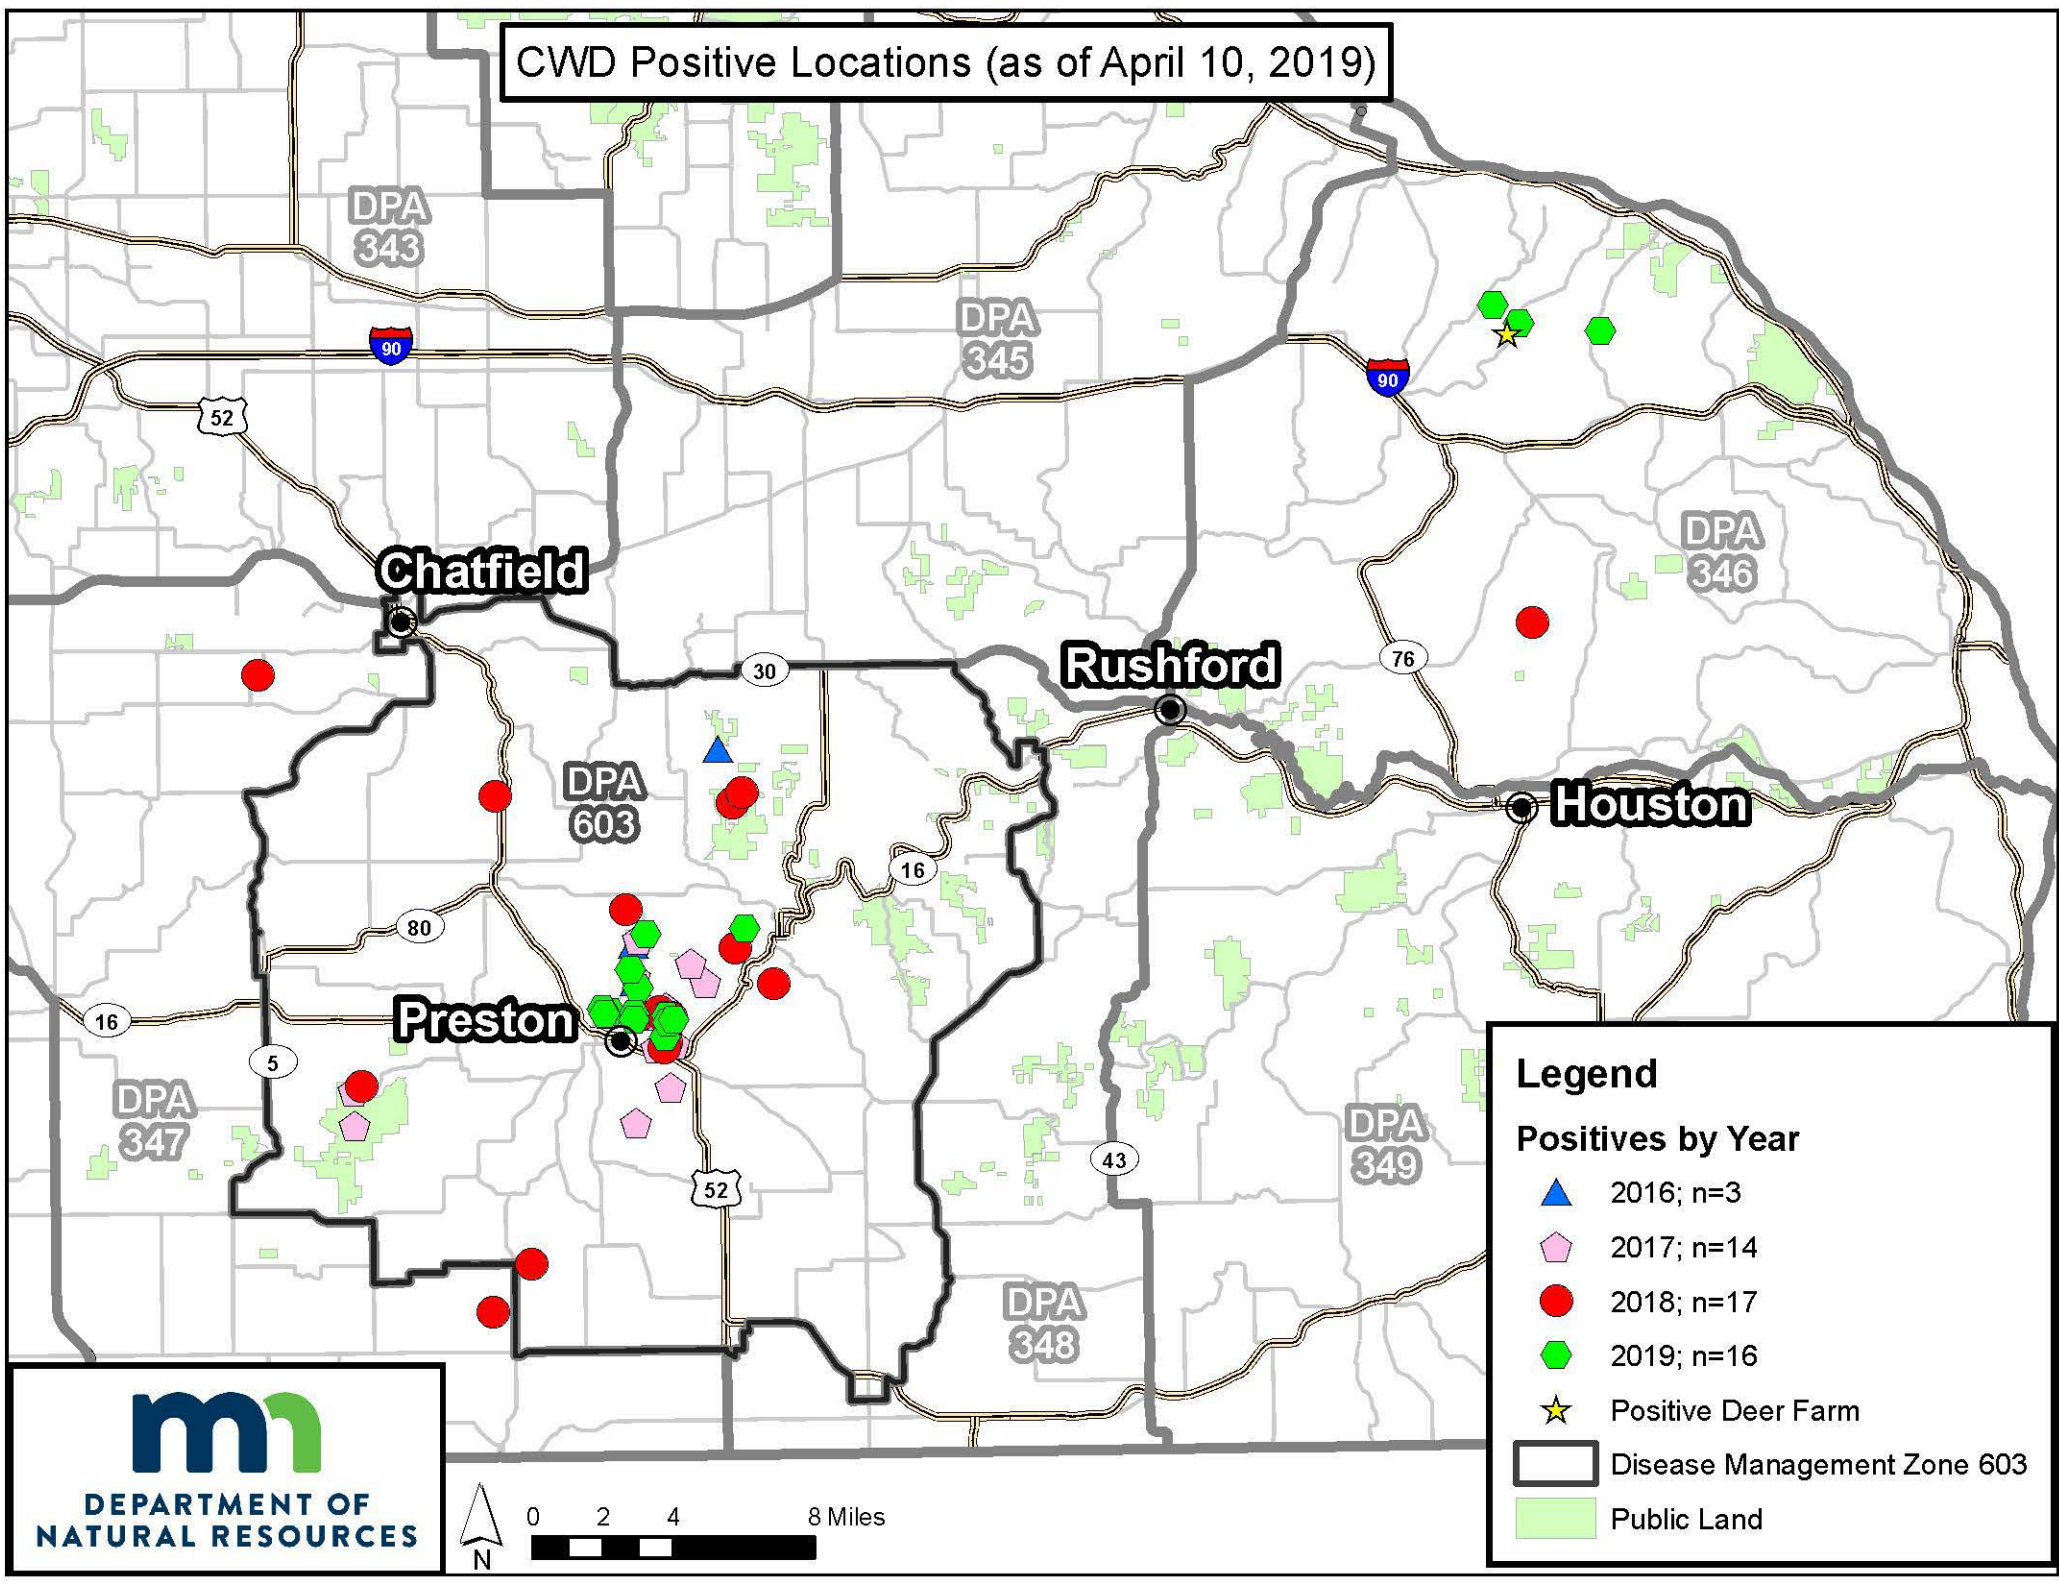

# CWD Positive Locations (as of April 10, 2019)

### Legend

**Positives by Year**

- ▲ 2016; n=3
- ⬠ 2017; n=14
- 2018; n=17
- ⬡ 2019; n=16
- ★ Positive Deer Farm
- ▭ Disease Management Zone 603
- Public Land