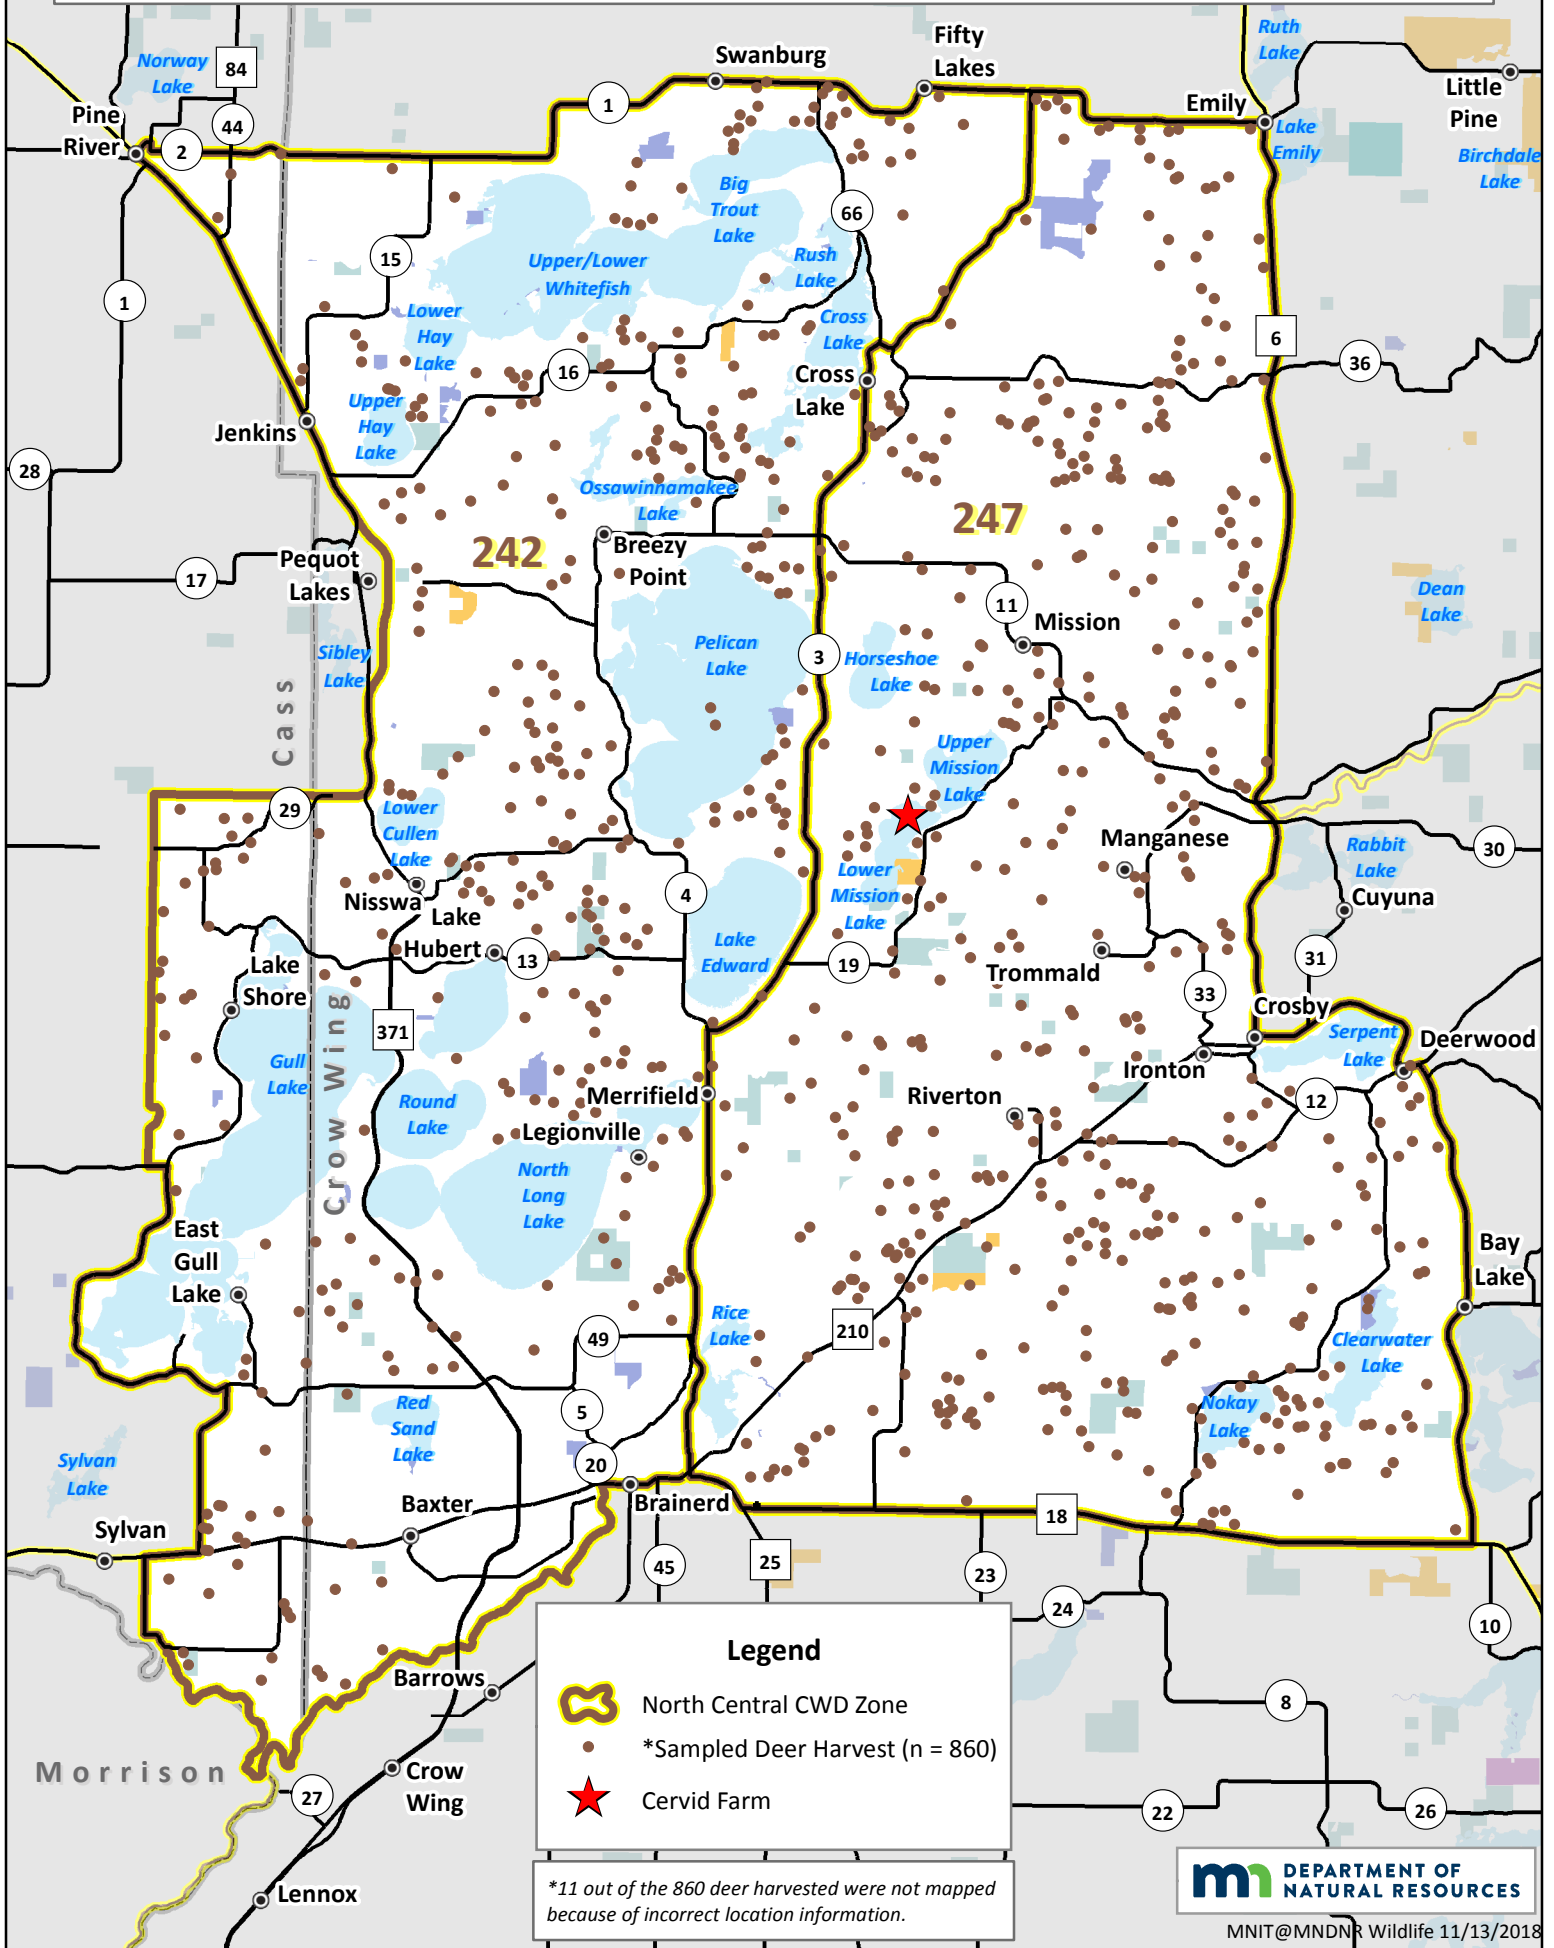

North Central CWD Surveillance Zone (Nov 3-4, 2018)

Legend

-  North Central CWD Zone
-  *Sampled Deer Harvest (n = 860)
-  Cervid Farm

*11 out of the 860 deer harvested were not mapped because of incorrect location information.