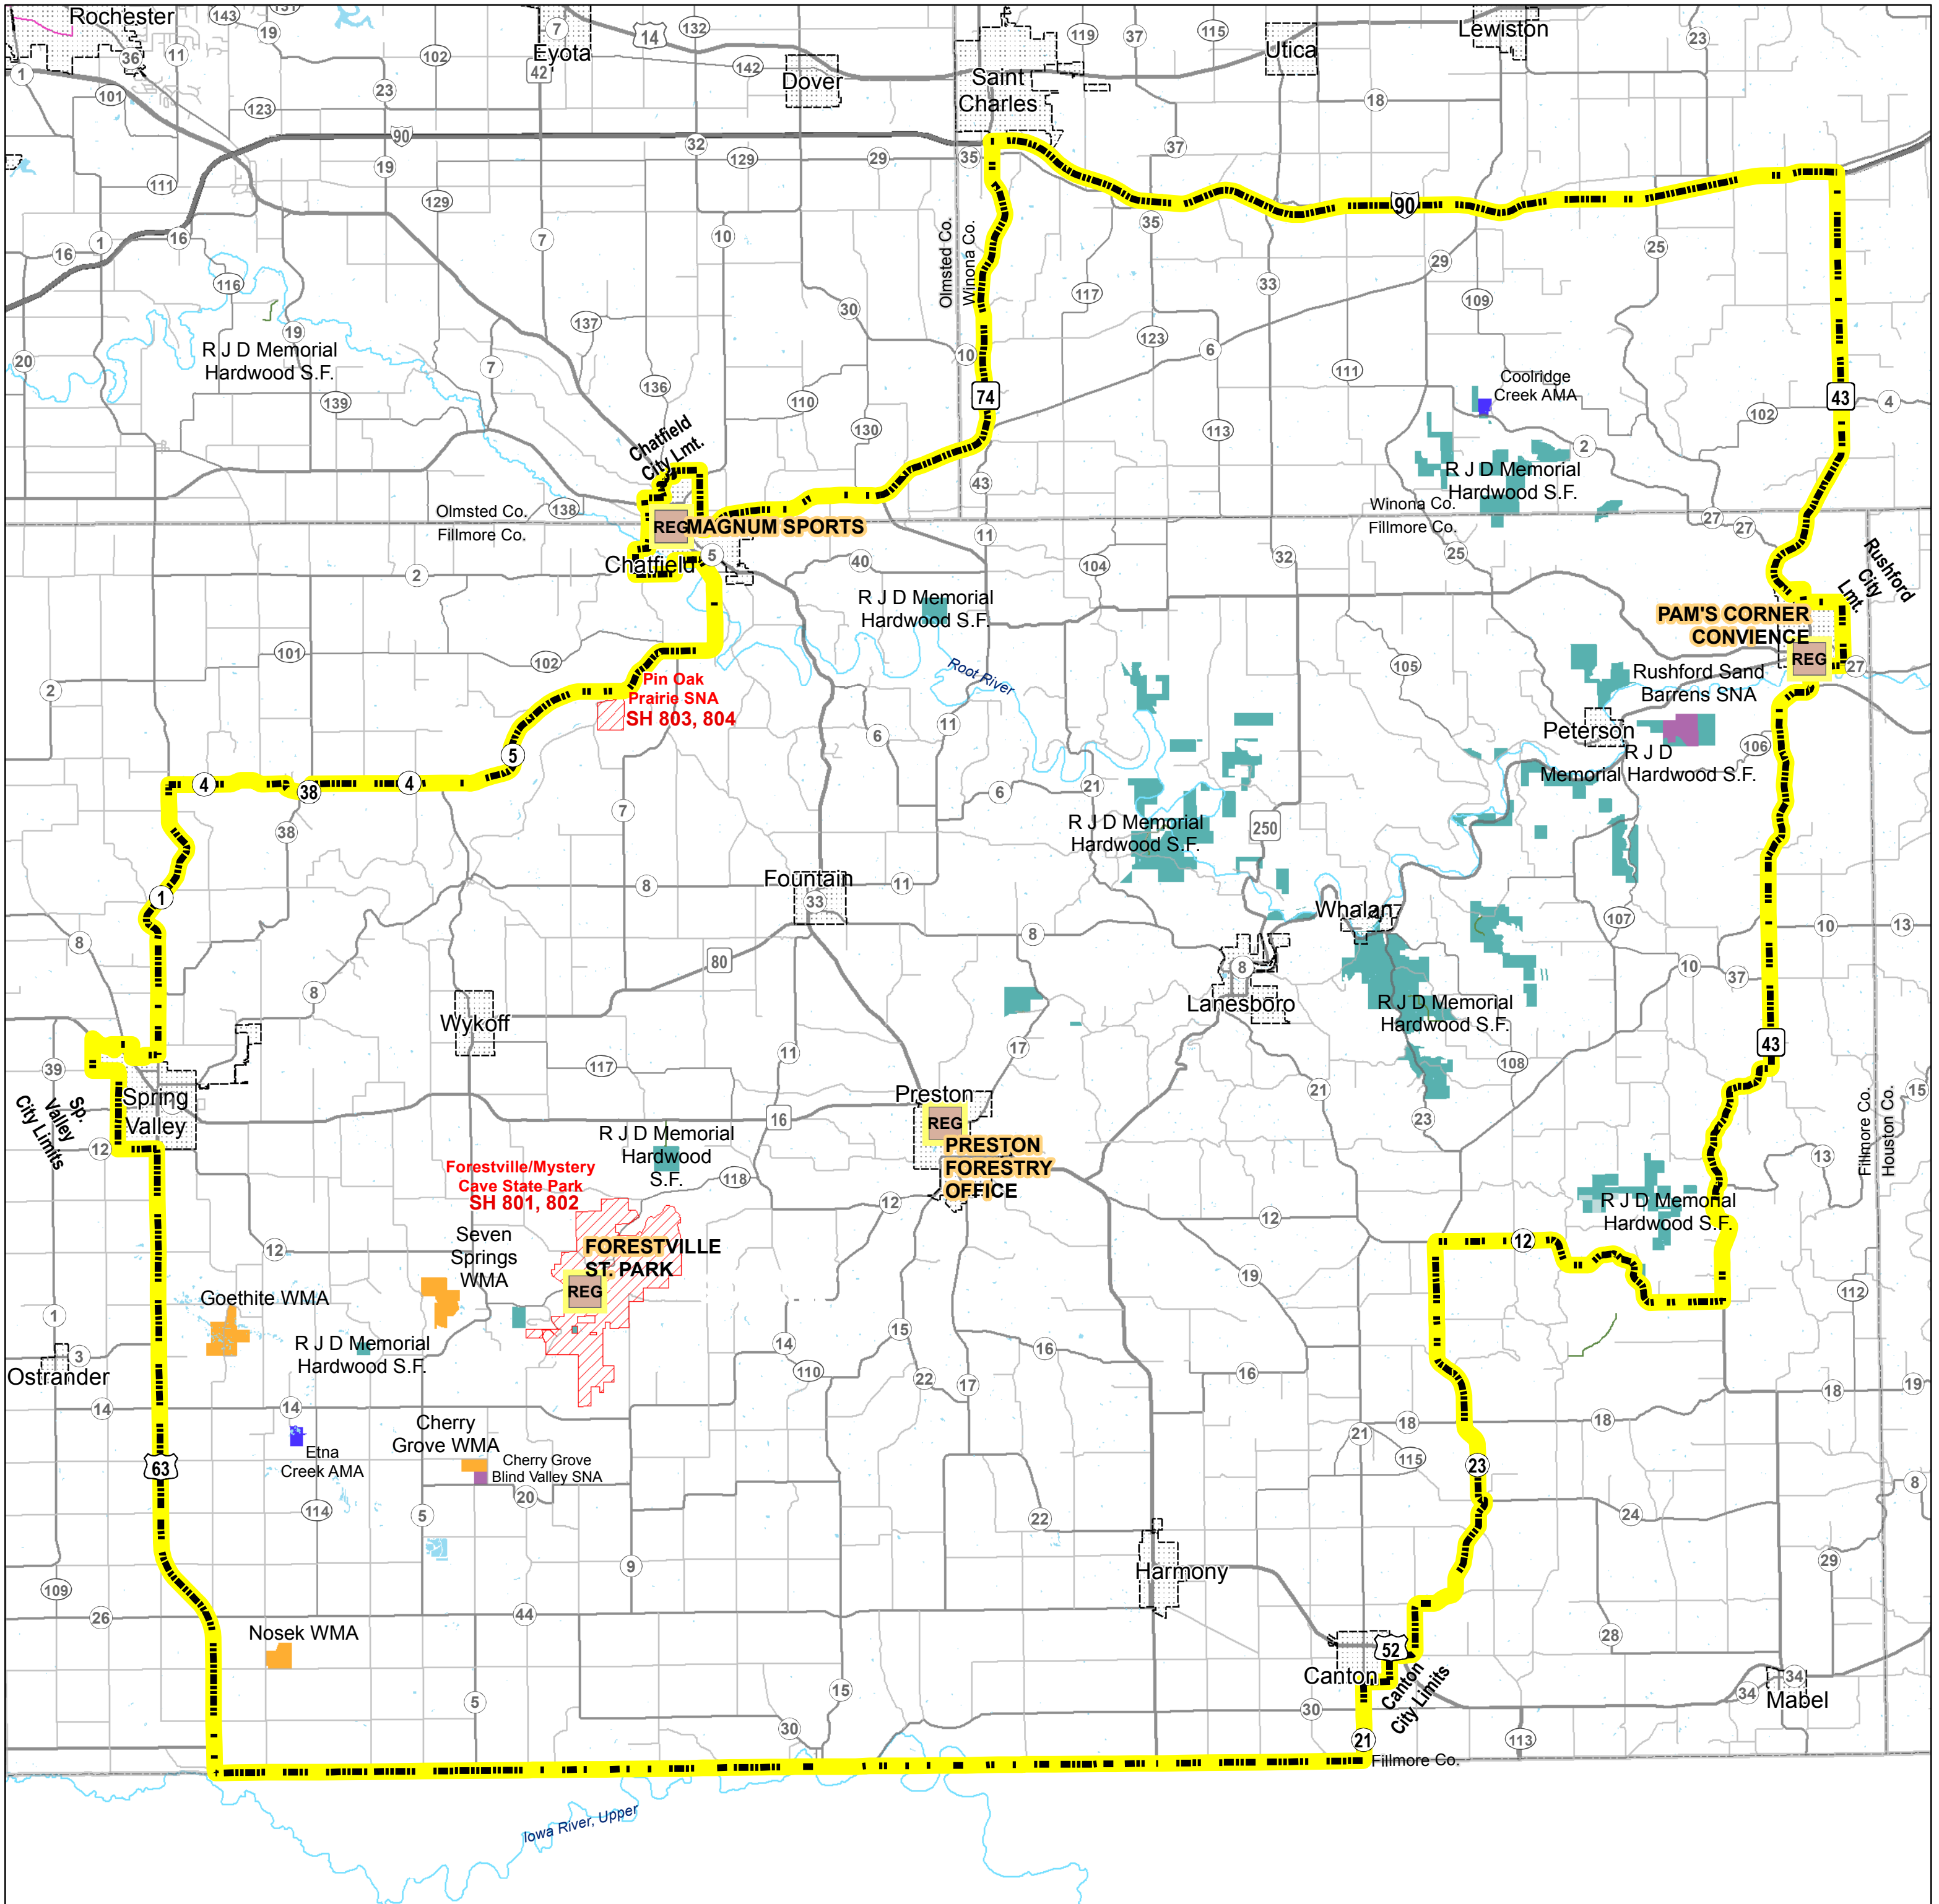

# January 6 - 14, 2018 Late Season CWD Hunt - Public Hunting Land and Sampling Stations Map

See [mndnr.gov/603hunt](http://mndnr.gov/603hunt) for further details

**Legend**

-  Late Season CWD Hunt Boundary
-  Special Hunts Requiring Special Permits
-  City Limits
-  Late Season CWD Hunt Sampling Stations
-  Registration Station
-  Aquatic Management Area (AMA) - General Use
-  Scientific and Natural Area - SNA
-  State Forest Land
-  Other State Land
-  Wildlife Management Area - WMA

## Special Late Hunt Sampling/Registration Stations

Mandatory registration within 24 hours of harvest at one of the 4 stations listed below. Registration hours between 8am - 7pm daily.

- Chatfield** Magnum Sports, 20 Main St. South
- Rushford** Pam's Corner Convenience Store  
105 MN Hwy 16
- Preston** Preston Forestry office, 912 Houston St
- Forestville State Park** 21071 County 118, Preston, MN

## Limited Special Hunts Requiring Special Permits (All permits have been distributed)

Hunt Number and Location	Dates	Bag Limit/ Hunt Type
801: Forestville State Park	1/6 - 1/9	Unlimited
802: Forestville State Park	1/10 - 1/14	Either-Sex (1 per tag) applies to all hunts
803: Pin Oak Prairie SNA	1/6 - 1/9	
804: Pin Oak Prairie SNA	1/10 - 1/14	

0 5 10 20 Miles

The State of Minnesota and the Minnesota Department of Natural Resources makes no representations or warranties expressed or implied, with respect to the use of maps or geographic data provided here with regardless of its format or the means of its transmission. There is no guarantee or representation to the user as to the accuracy, currency, suitability, or reliability of this data for any purpose. The user accepts the data as is. The State of Minnesota assumes no responsibility for loss or damage incurred as a result of any user reliance on this data. All maps and other material provided herein are protected by copyright.