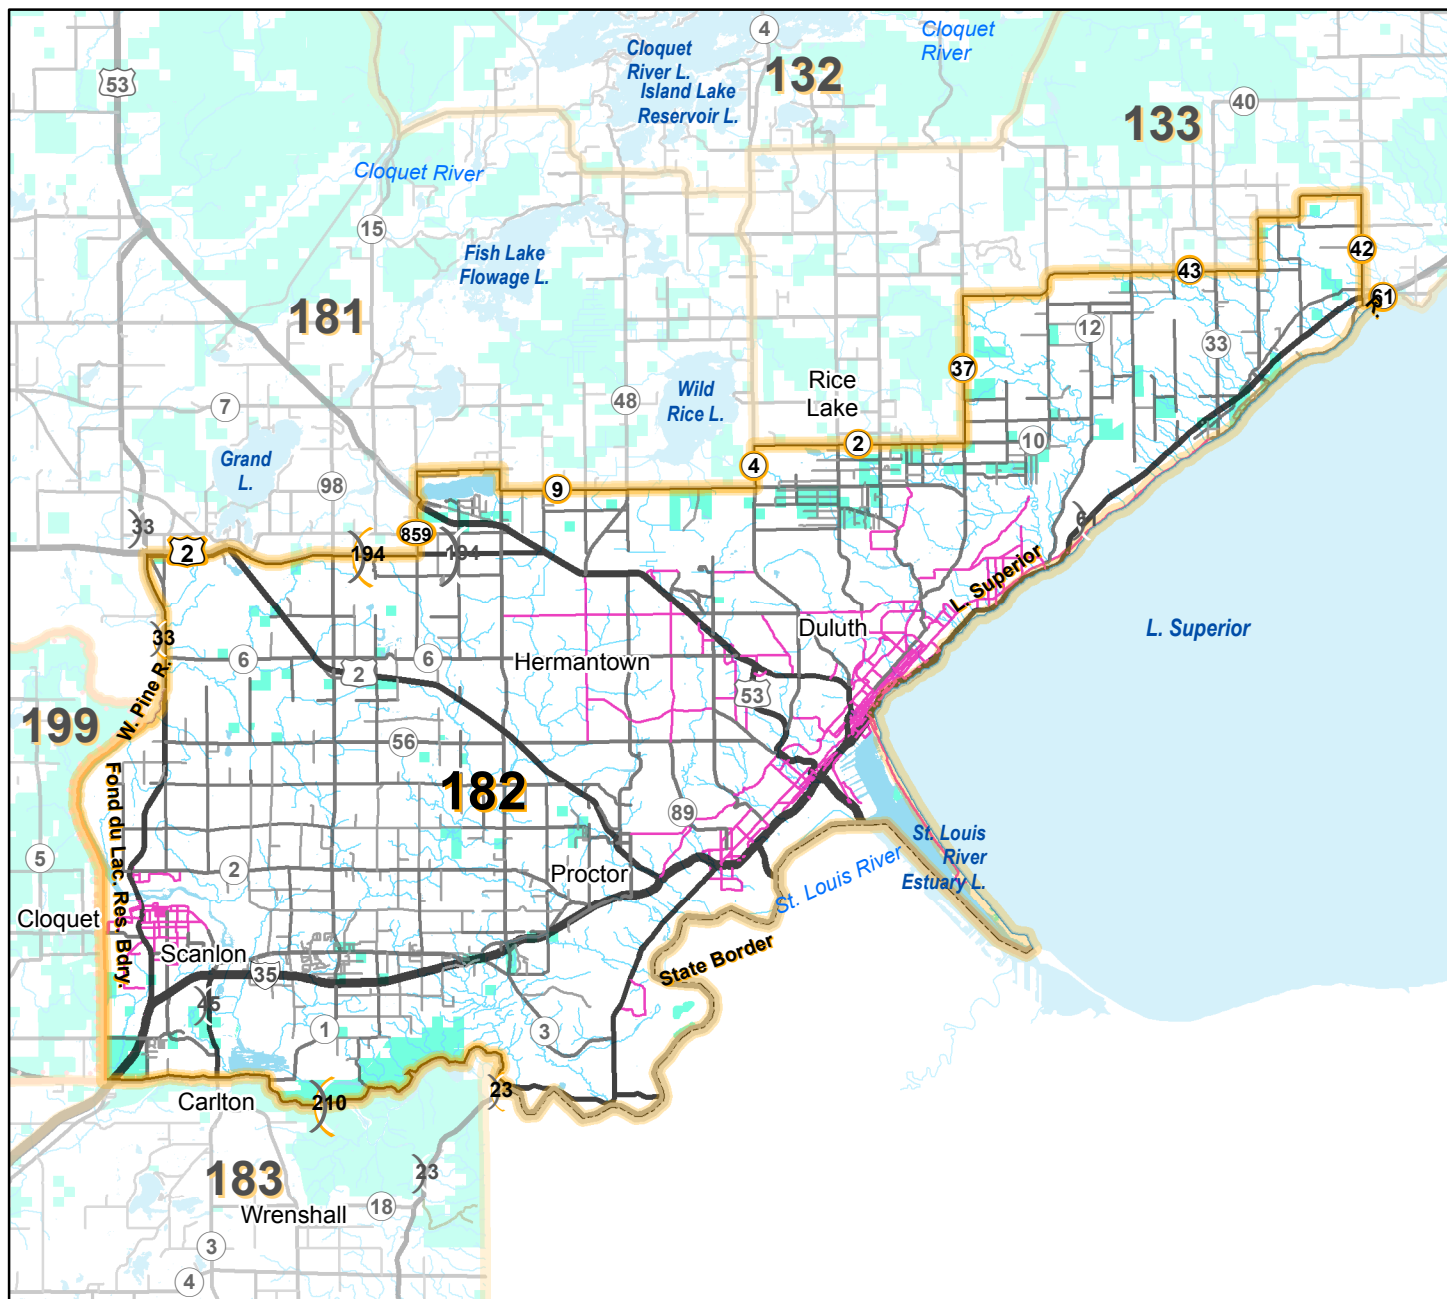

Deer Permit Area 182

Legend

-  Deer Permit Area 182
-  Adjacent Deer Permit Area
-  Moose Range
-  Lands Open to Public Use (US, State, County, Forest Legacy)

The State of Minnesota and the Minnesota Department of Natural Resources makes no representations or warranties expressed or implied, with respect to the use of maps or geographic data provided here with regardless of its format or the means of its transmission. There is no guarantee or representation to the user as to the accuracy, currency, suitability, or reliability of this data for any purpose. The user accepts the data as is. The State of Minnesota assumes no responsibility for loss or damage incurred as a result of any user reliance on this data. All maps and other material provided herein are protected by copyright.

mndnr.gov/deer
Date: 2/16/2017