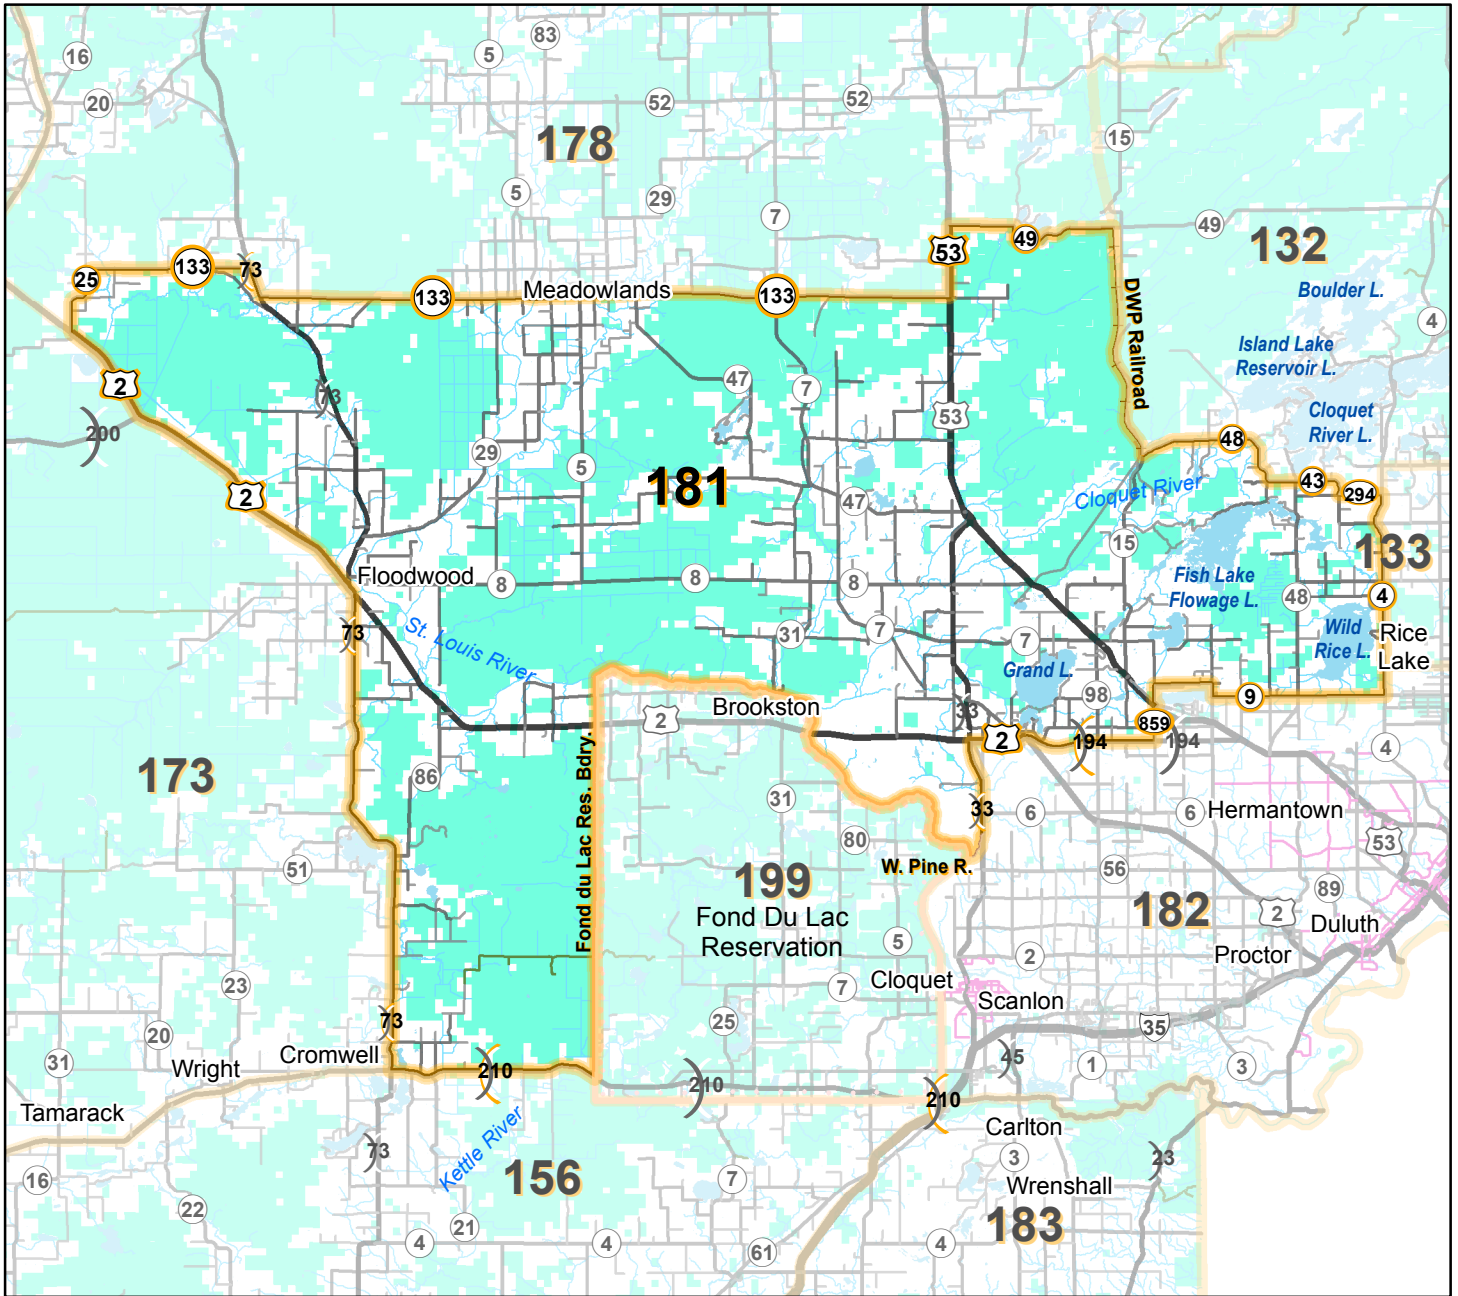

# Deer Permit Area 181

## Legend

-  Deer Permit Area 181
-  Adjacent Deer Permit Area
-  Moose Range
-  Lands Open to Public Use (US, State, County, Forest Legacy)

[mndnr.gov/deer](http://mndnr.gov/deer)  
Date: 2/16/2017

The State of Minnesota and the Minnesota Department of Natural Resources makes no representations or warranties expressed or implied, with respect to the use of maps or geographic data provided here with regardless of its format or the means of its transmission. There is no guarantee or representation to the user as to the accuracy, currency, suitability, or reliability of this data for any purpose. The user accepts the data as is. The State of Minnesota assumes no responsibility for loss or damage incurred as a result of any user reliance on this data. All maps and other material provided herein are protected by copyright.