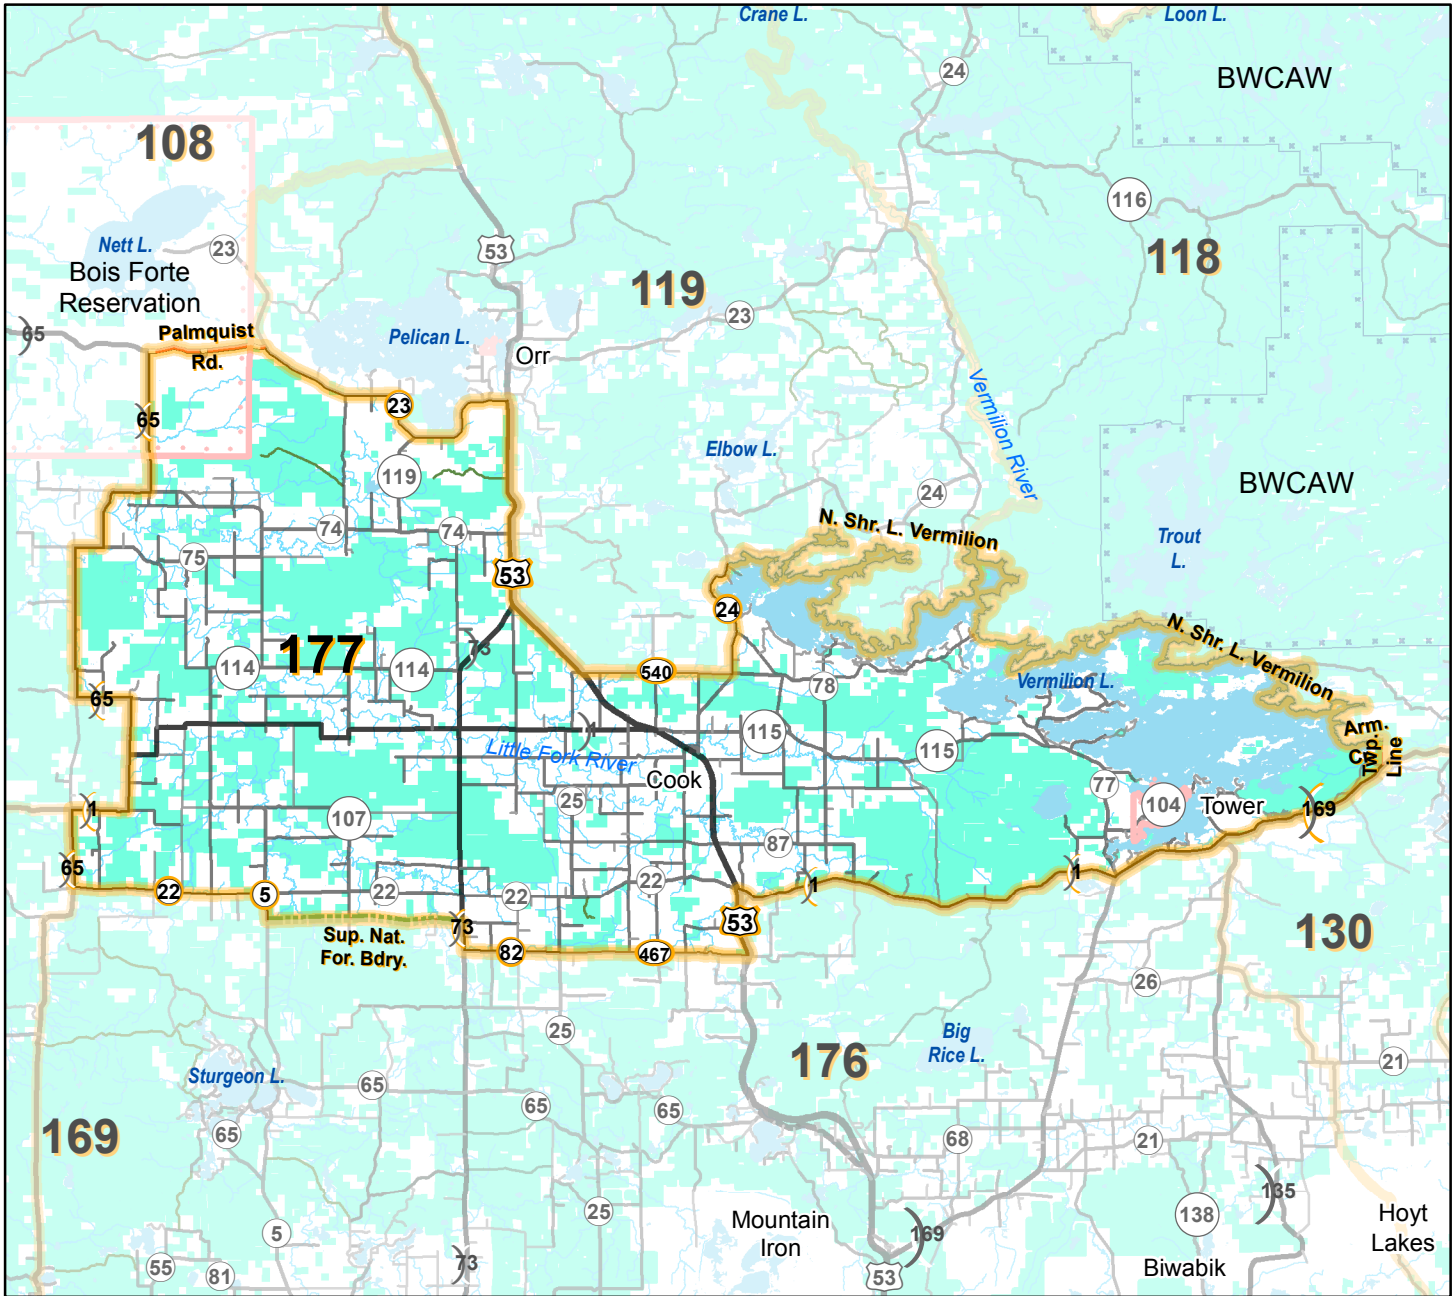

Deer Permit Area 177

Legend

-  Deer Permit Area 177
-  Adjacent Deer Permit Area
-  Moose Range
-  Lands Open to Public Use (US, State, County, Forest Legacy)

The State of Minnesota and the Minnesota Department of Natural Resources makes no representations or warranties expressed or implied, with respect to the use of maps or geographic data provided here with regardless of its format or the means of its transmission. There is no guarantee or representation to the user as to the accuracy, currency, suitability, or reliability of this data for any purpose. The user accepts the data as is. The State of Minnesota assumes no responsibility for loss or damage incurred as a result of any user reliance on this data. All maps and other material provided herein are protected by copyright.

mndnr.gov/deer
Date: 2/16/2017