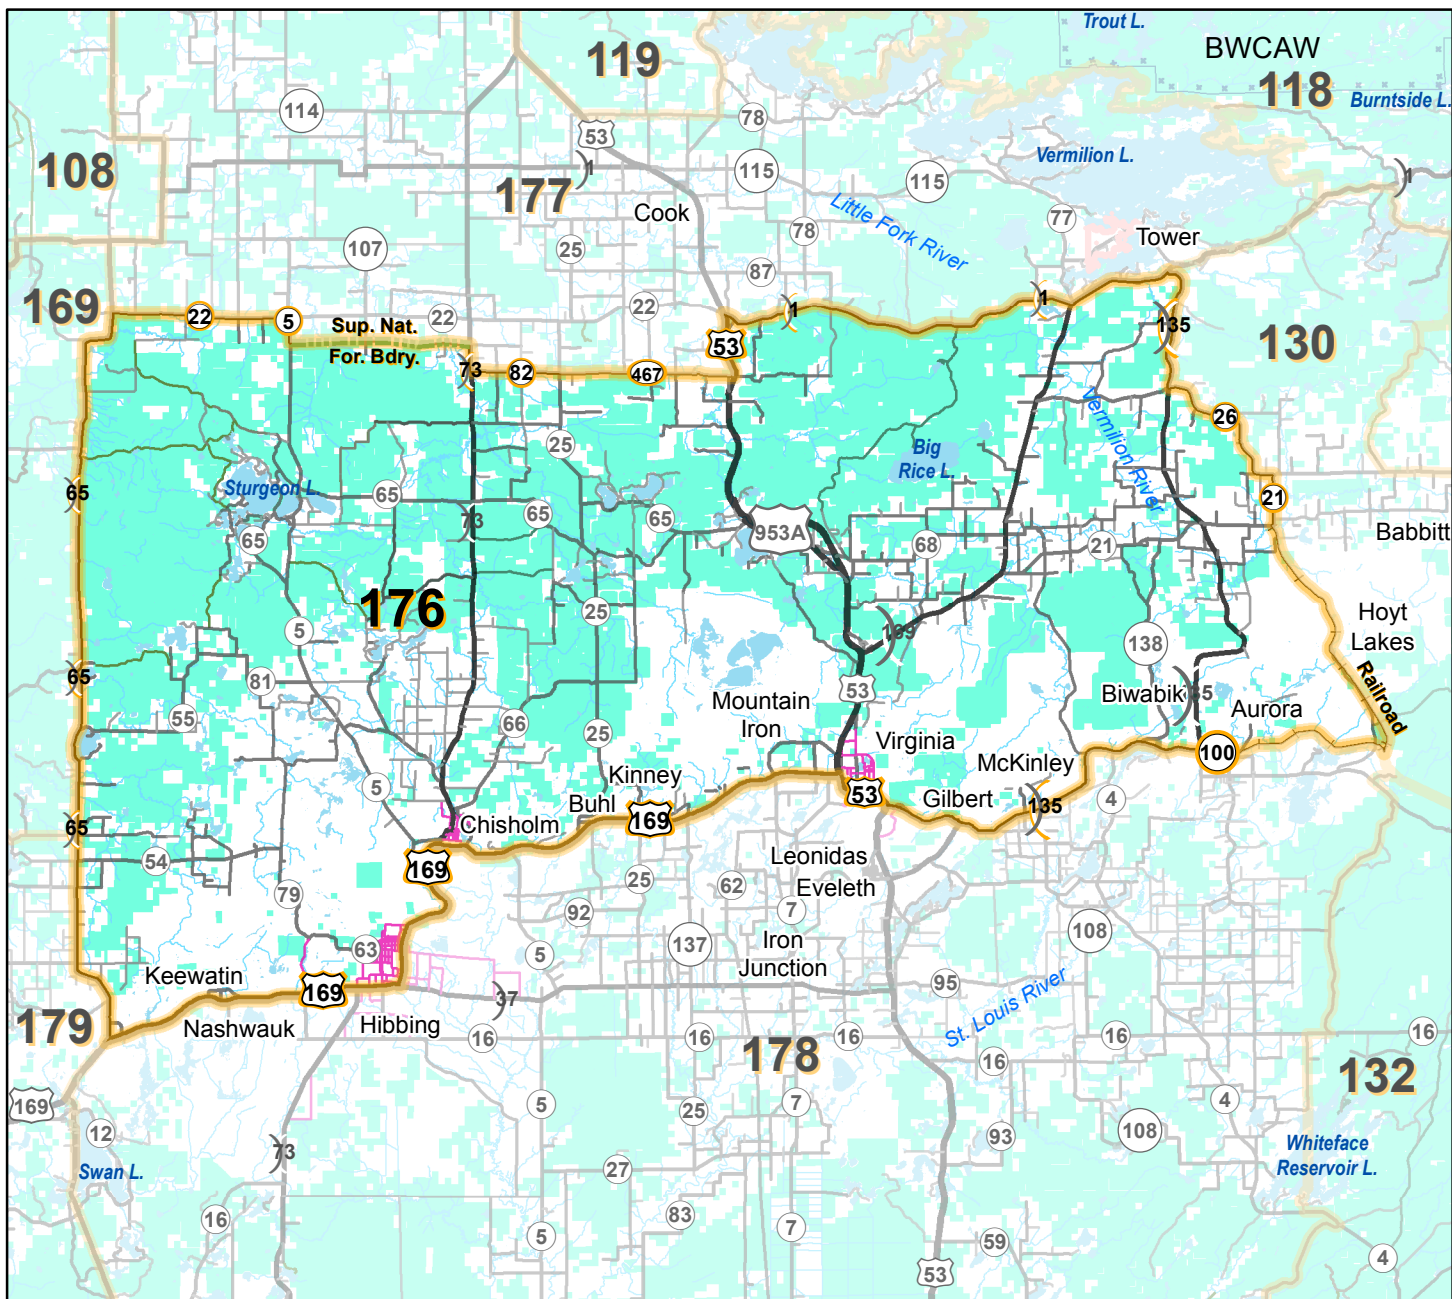

# Deer Permit Area 176

## Legend

-  Deer Permit Area 176
-  Adjacent Deer Permit Area
-  Moose Range
-  Lands Open to Public Use (US, State, County, Forest Legacy)

The State of Minnesota and the Minnesota Department of Natural Resources makes no representations or warranties expressed or implied, with respect to the use of maps or geographic data provided here with regardless of its format or the means of its transmission. There is no guarantee or representation to the user as to the accuracy, currency, suitability, or reliability of this data for any purpose. The user accepts the data as is. The State of Minnesota assumes no responsibility for loss or damage incurred as a result of any user reliance on this data. All maps and other material provided herein are protected by copyright.

mndnr.gov/deer  
Date: 2/16/2017