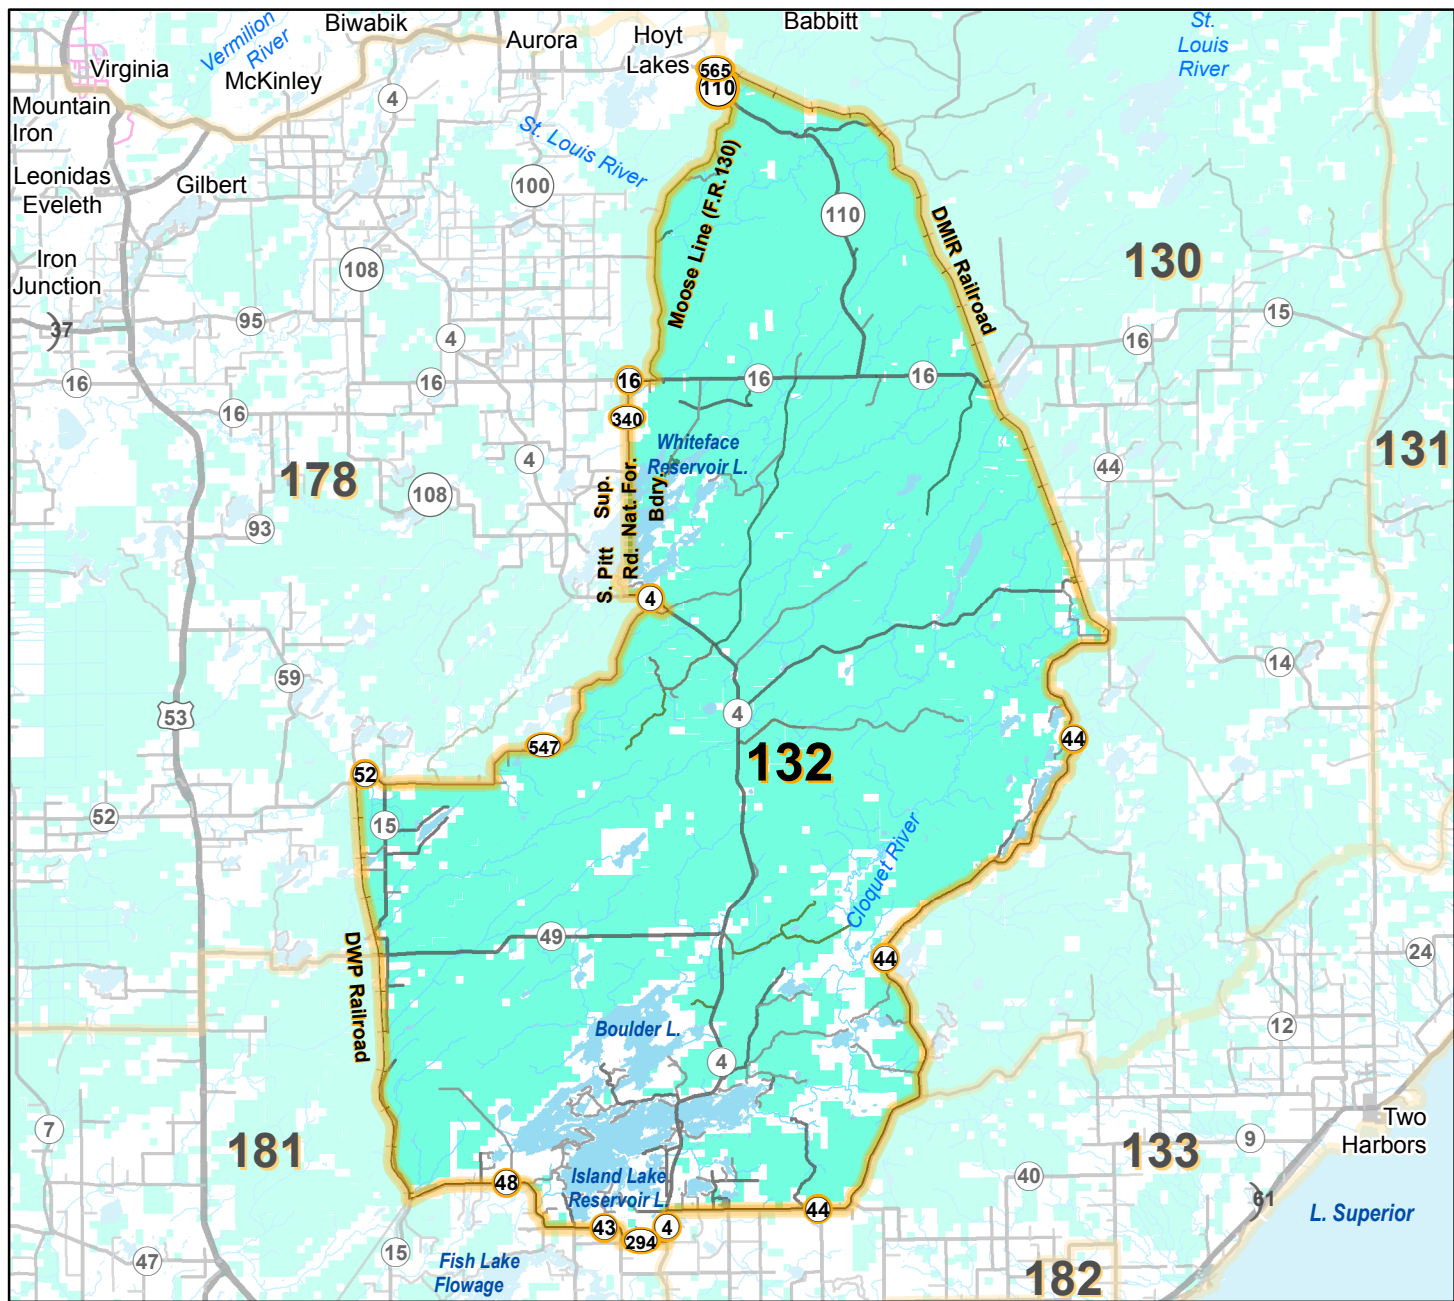

Deer Permit Area 132

Legend

-  Deer Permit Area 132
-  Adjacent Deer Permit Area
-  Moose Range
-  Lands Open to Public Use (US, State, County, Forest Legacy)

The State of Minnesota and the Minnesota Department of Natural Resources makes no representations or warranties expressed or implied, with respect to the use of maps or geographic data provided here with regardless of its format or the means of its transmission. There is no guarantee or representation to the user as to the accuracy, currency, suitability, or reliability of this data for any purpose. The user accepts the data as is. The State of Minnesota assumes no responsibility for loss or damage incurred as a result of any user reliance on this data. All maps and other material provided herein are protected by copyright.

mndnr.gov/deer
Date: 2/16/2017