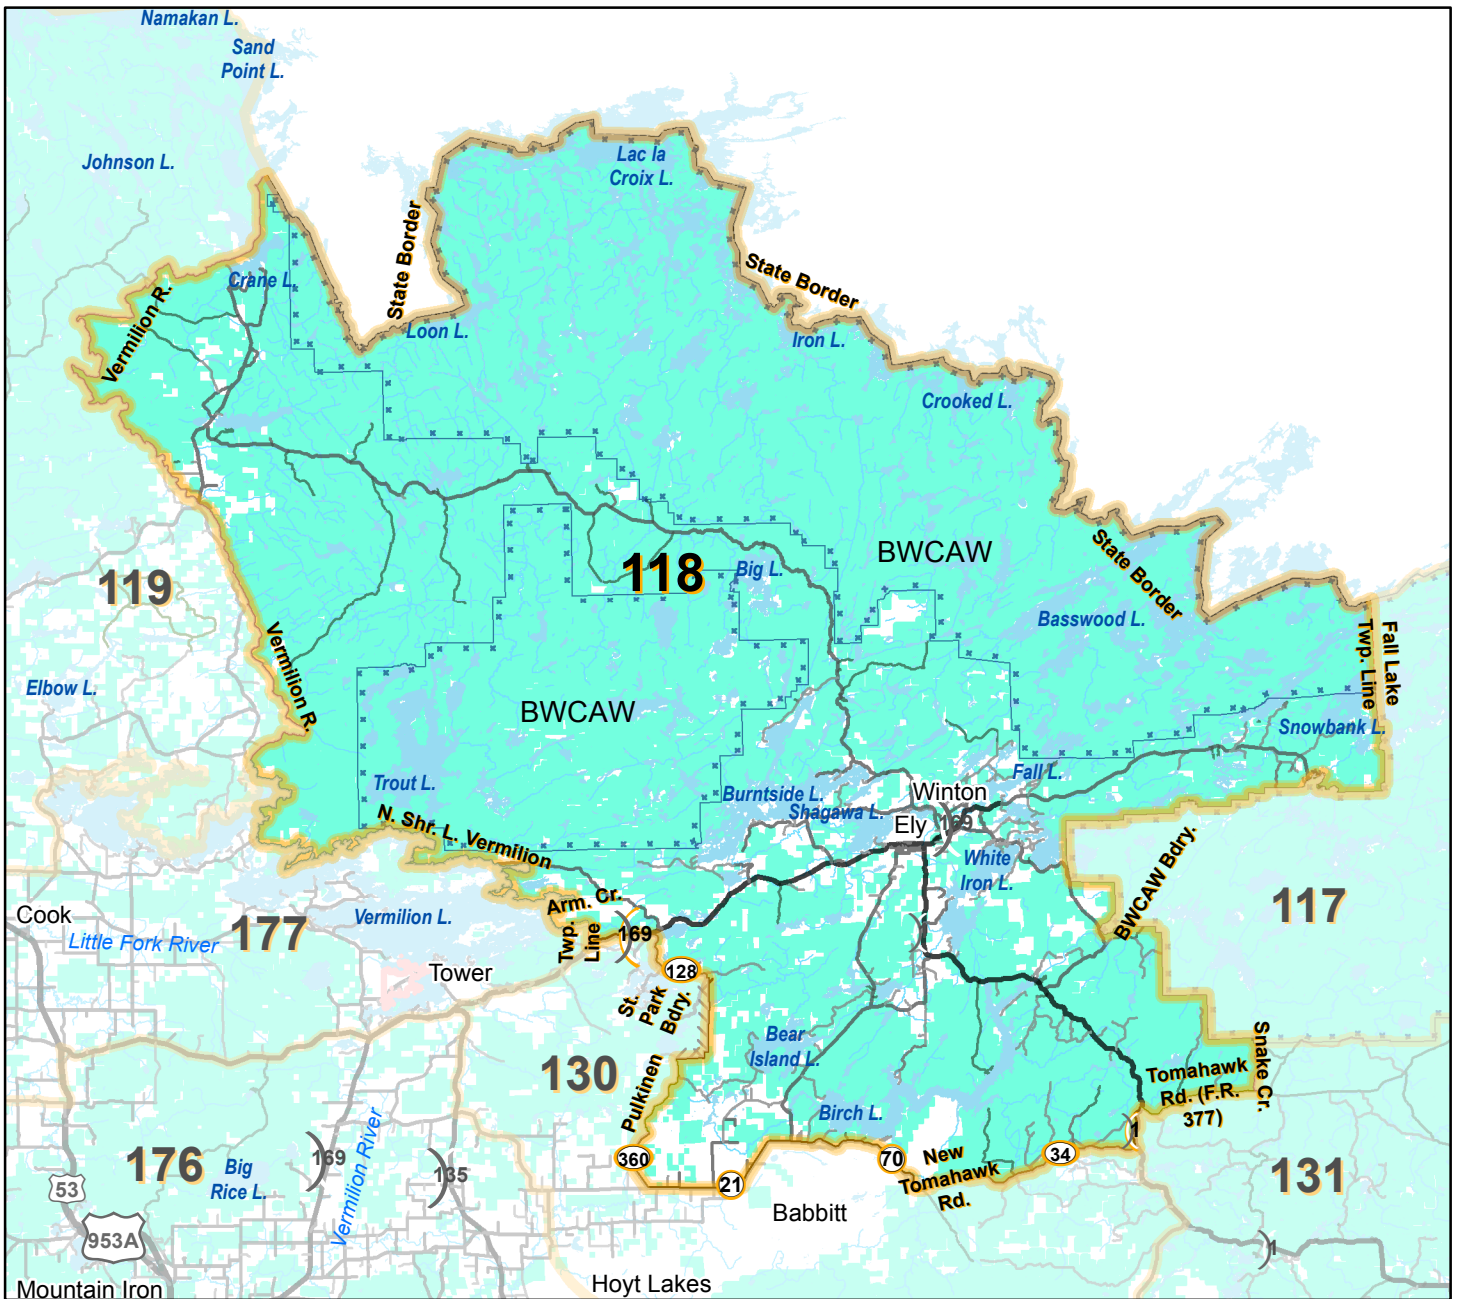

Deer Permit Area 118

Legend

-  Deer Permit Area 118
-  Adjacent Deer Permit Area
-  Moose Range
-  Lands Open to Public Use (US, State, County, Forest Legacy)

The State of Minnesota and the Minnesota Department of Natural Resources makes no representations or warranties expressed or implied, with respect to the use of maps or geographic data provided here with regardless of its format or the means of its transmission. There is no guarantee or representation to the user as to the accuracy, currency, suitability, or reliability of this data for any purpose. The user accepts the data as is. The State of Minnesota assumes no responsibility for loss or damage incurred as a result of any user reliance on this data. All maps and other material provided herein are protected by copyright.

mndnr.gov/deer
Date: 2/17/2017