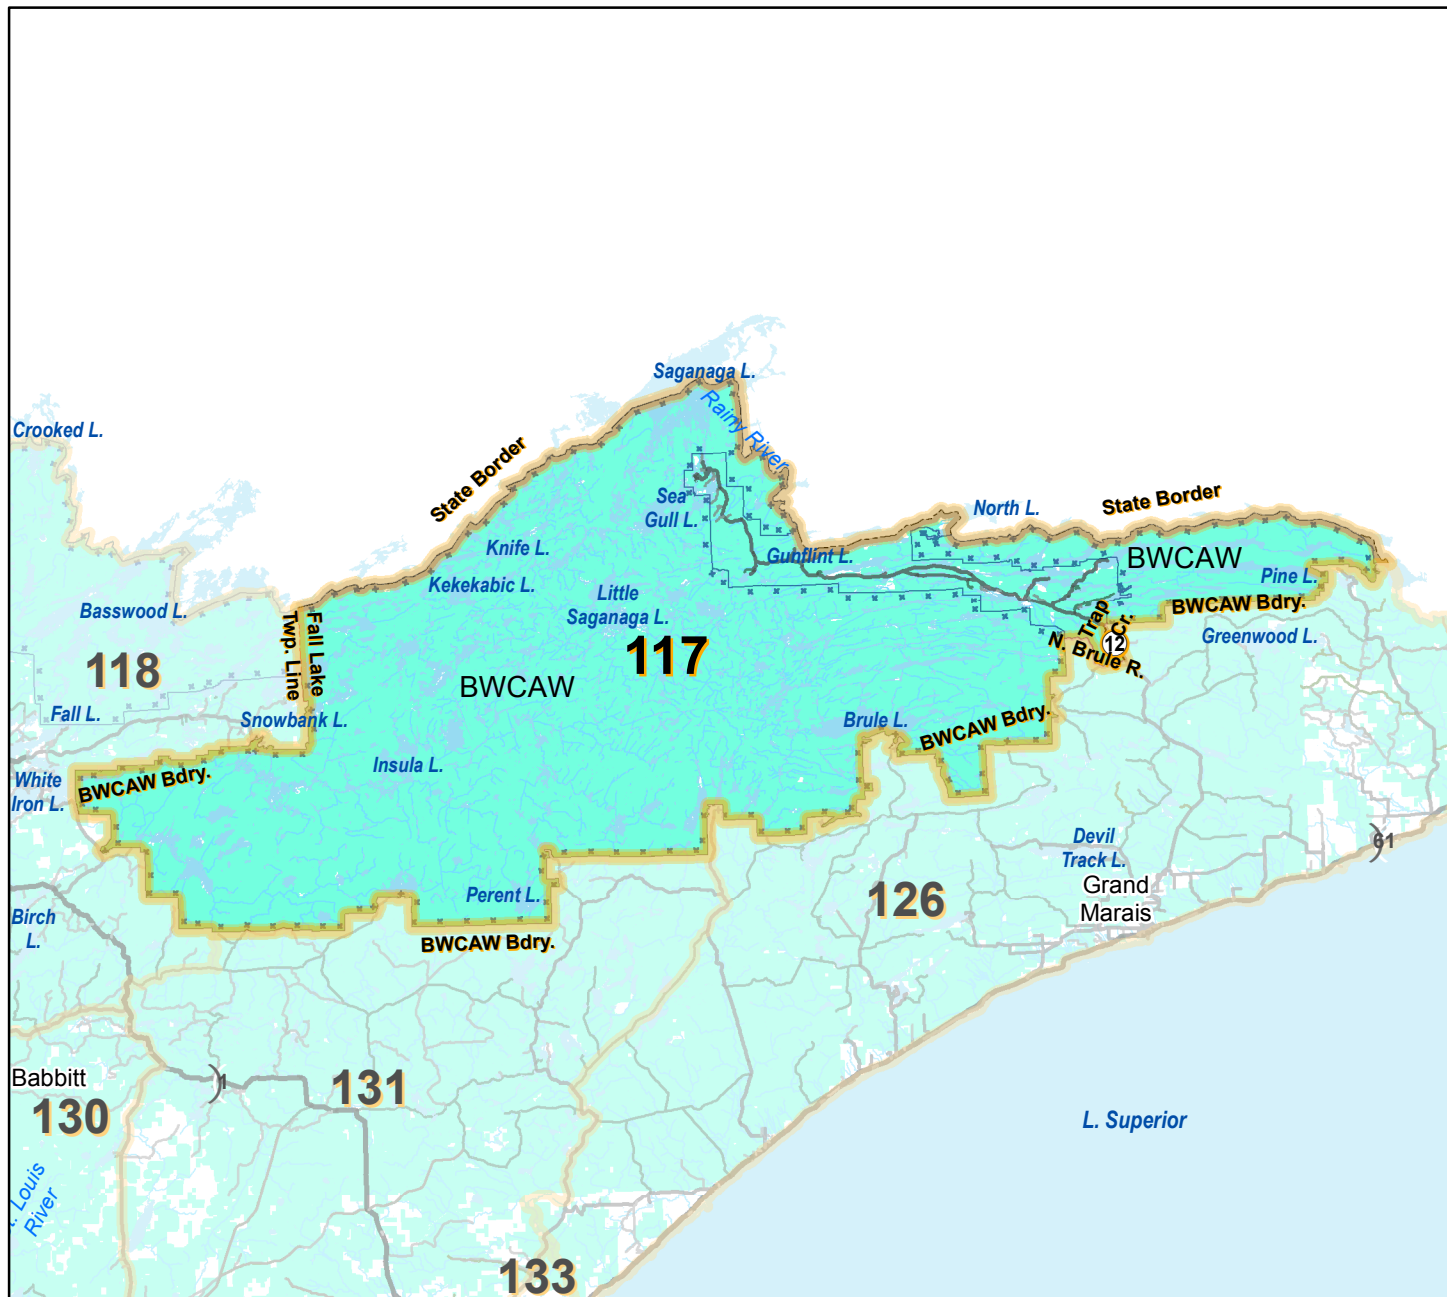

# Deer Permit Area 117

## Legend

-  Deer Permit Area 117
-  Adjacent Deer Permit Area
-  Moose Range
-  Lands Open to Public Use (US, State, County, Forest Legacy)

The State of Minnesota and the Minnesota Department of Natural Resources makes no representations or warranties expressed or implied, with respect to the use of maps or geographic data provided here with regardless of its format or the means of its transmission. There is no guarantee or representation to the user as to the accuracy, currency, suitability, or reliability of this data for any purpose. The user accepts the data as is. The State of Minnesota assumes no responsibility for loss or damage incurred as a result of any user reliance on this data. All maps and other material provided herein are protected by copyright.