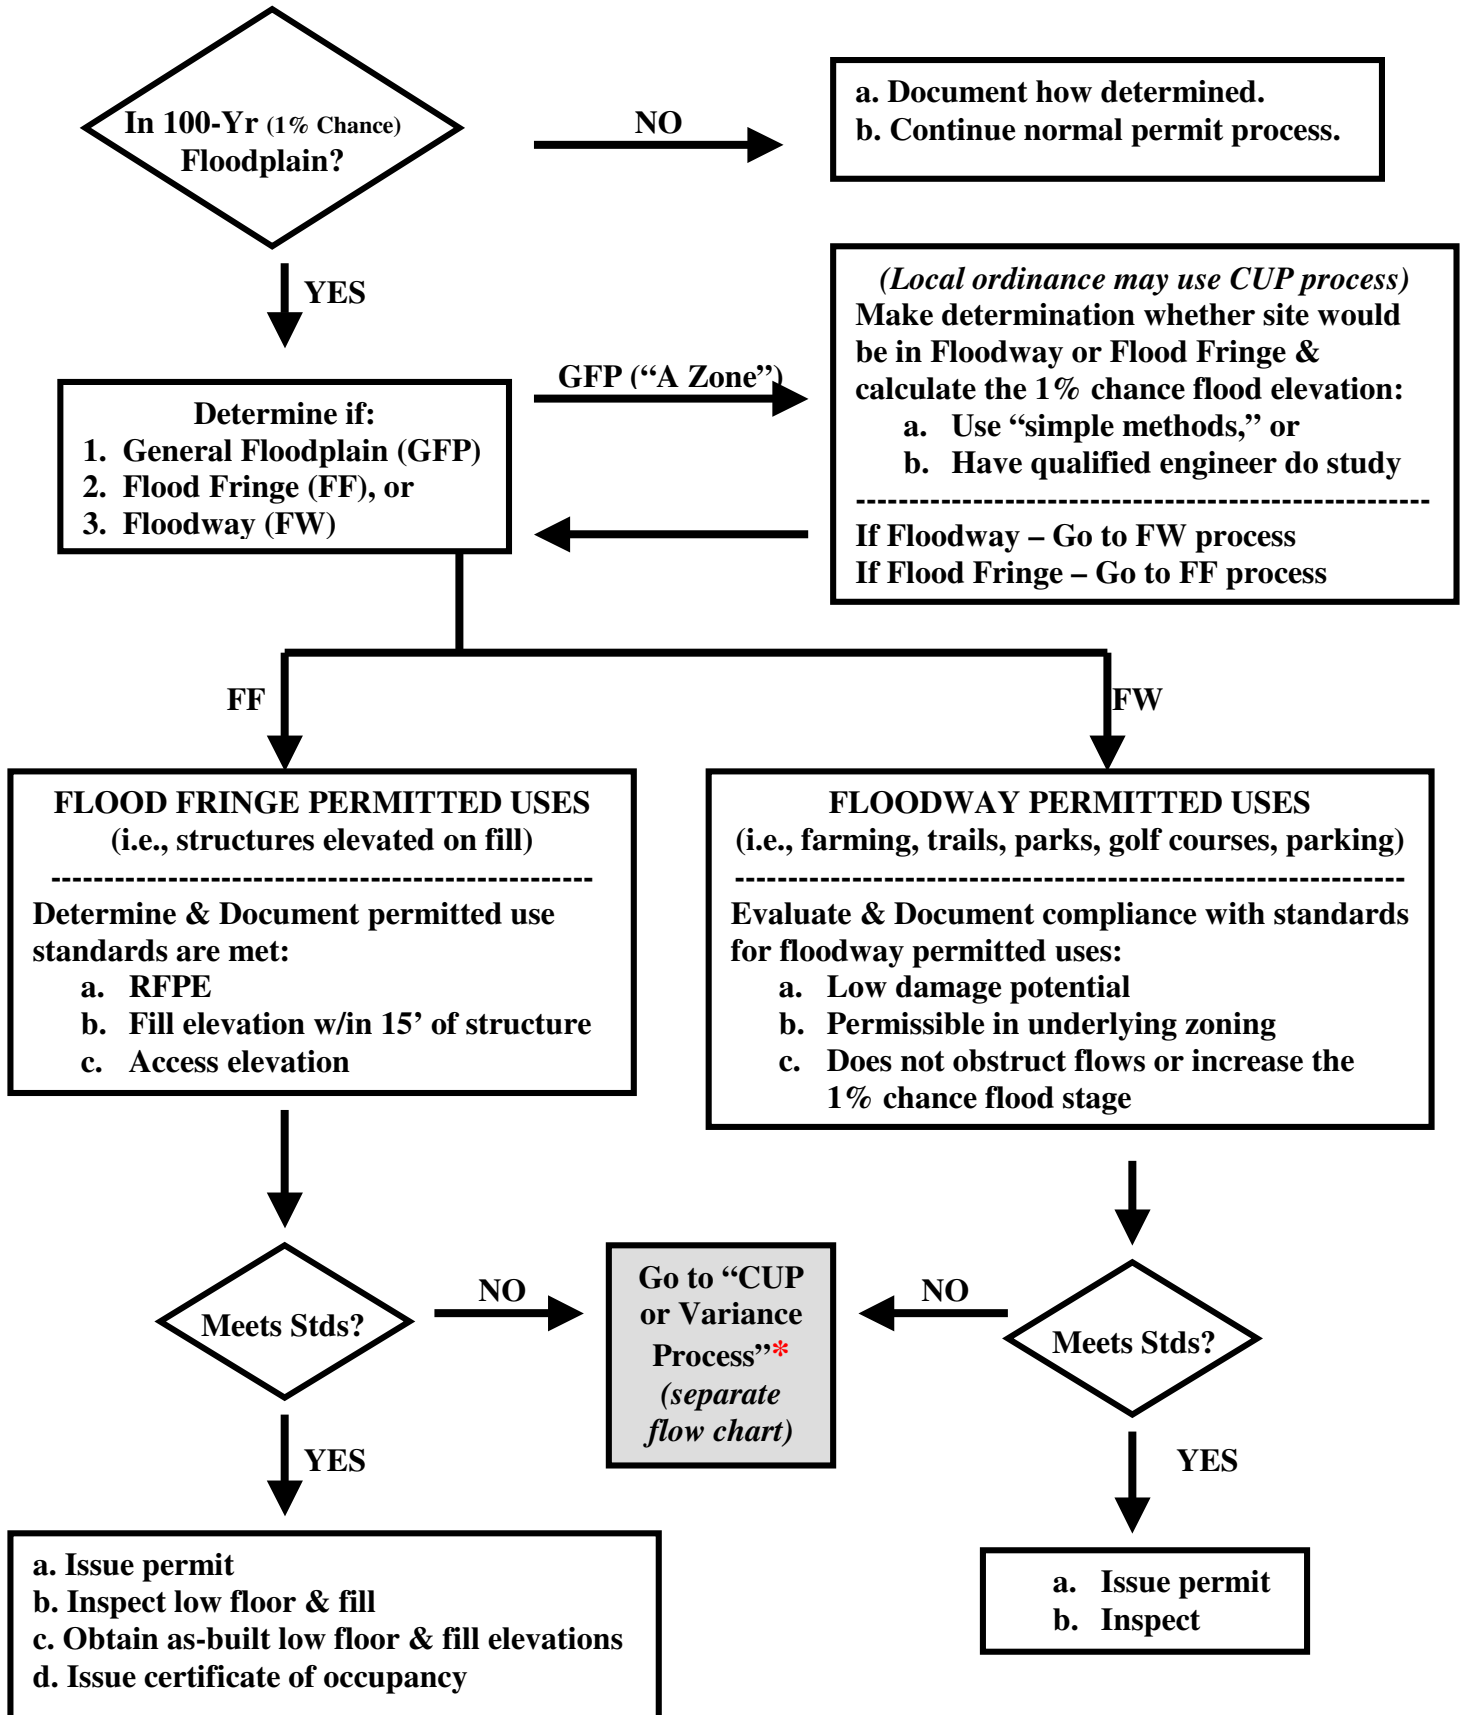

MN Floodplain Permit Process

*** Conditional Use Permits (CUPs) & Variances are only applicable in limited situations.**

1/13/03 Revision
Mn DNR Waters