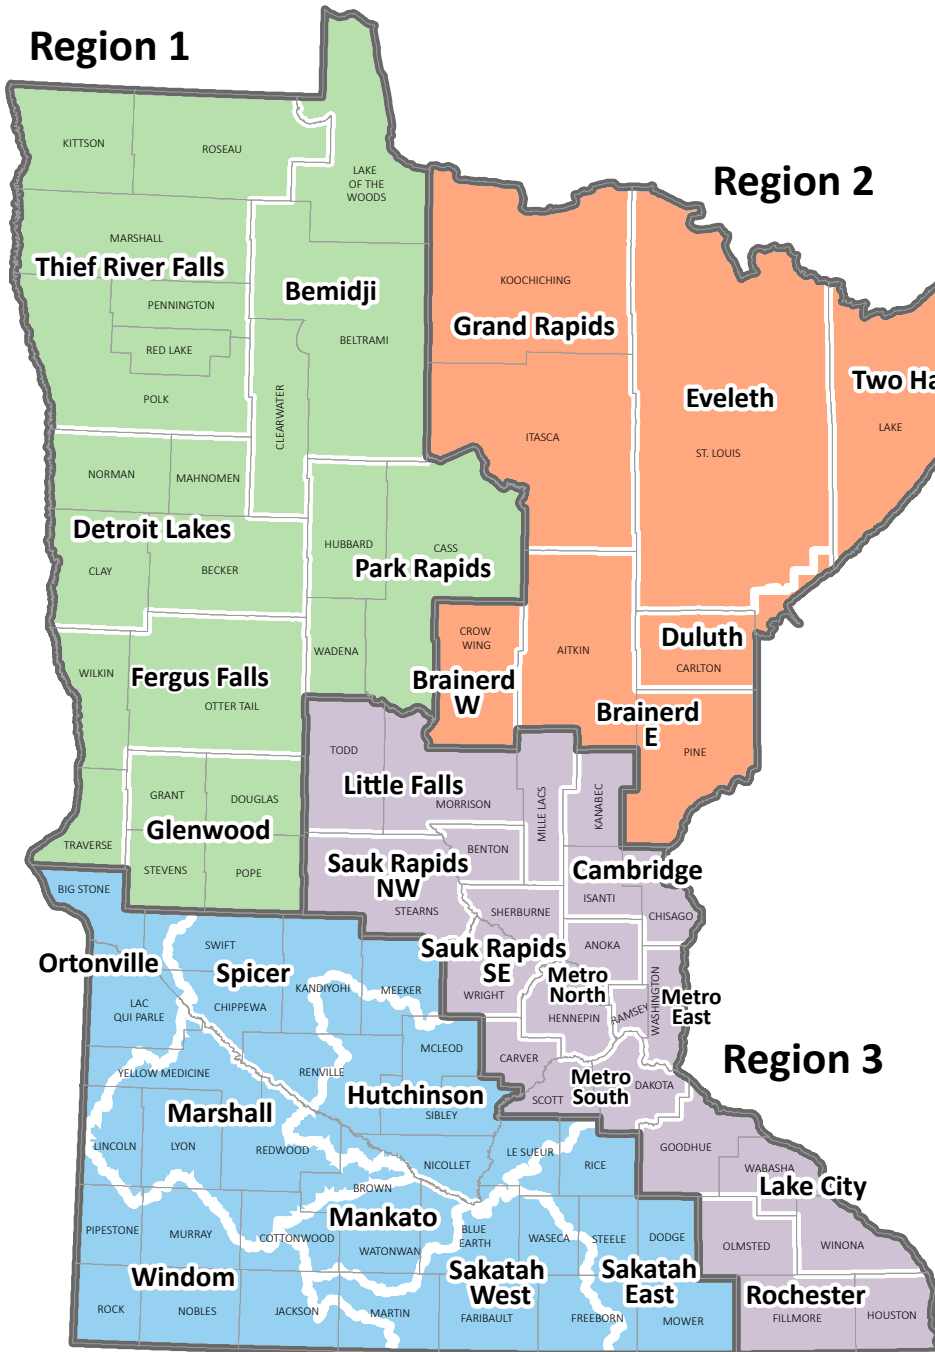

Area Hydrologist Contact Information

DNR Ecological and Water Resources Division

April 1, 2022

Region 1 - Northwest

- Bemidji:** Brent Mason
- Detroit Lakes:** Rodger Hemphill
- Fergus Falls:** Julie Aadland
- Glenwood:** Emily Siira
- Park Rapids:** Darrin Hoverson
- Thief River Falls:** Stephanie Klamm

Region 2 - Northeast

- Brainerd E:** Heidi Lindgren
- Brainerd W:** Seth Goreham
- Duluth:** Cliff Bentley
- Eveleth:** Kim Boland
- Grand Rapids:** Rian Reed
- Two Harbors:** Cliff Bentley

Region 3 - Central