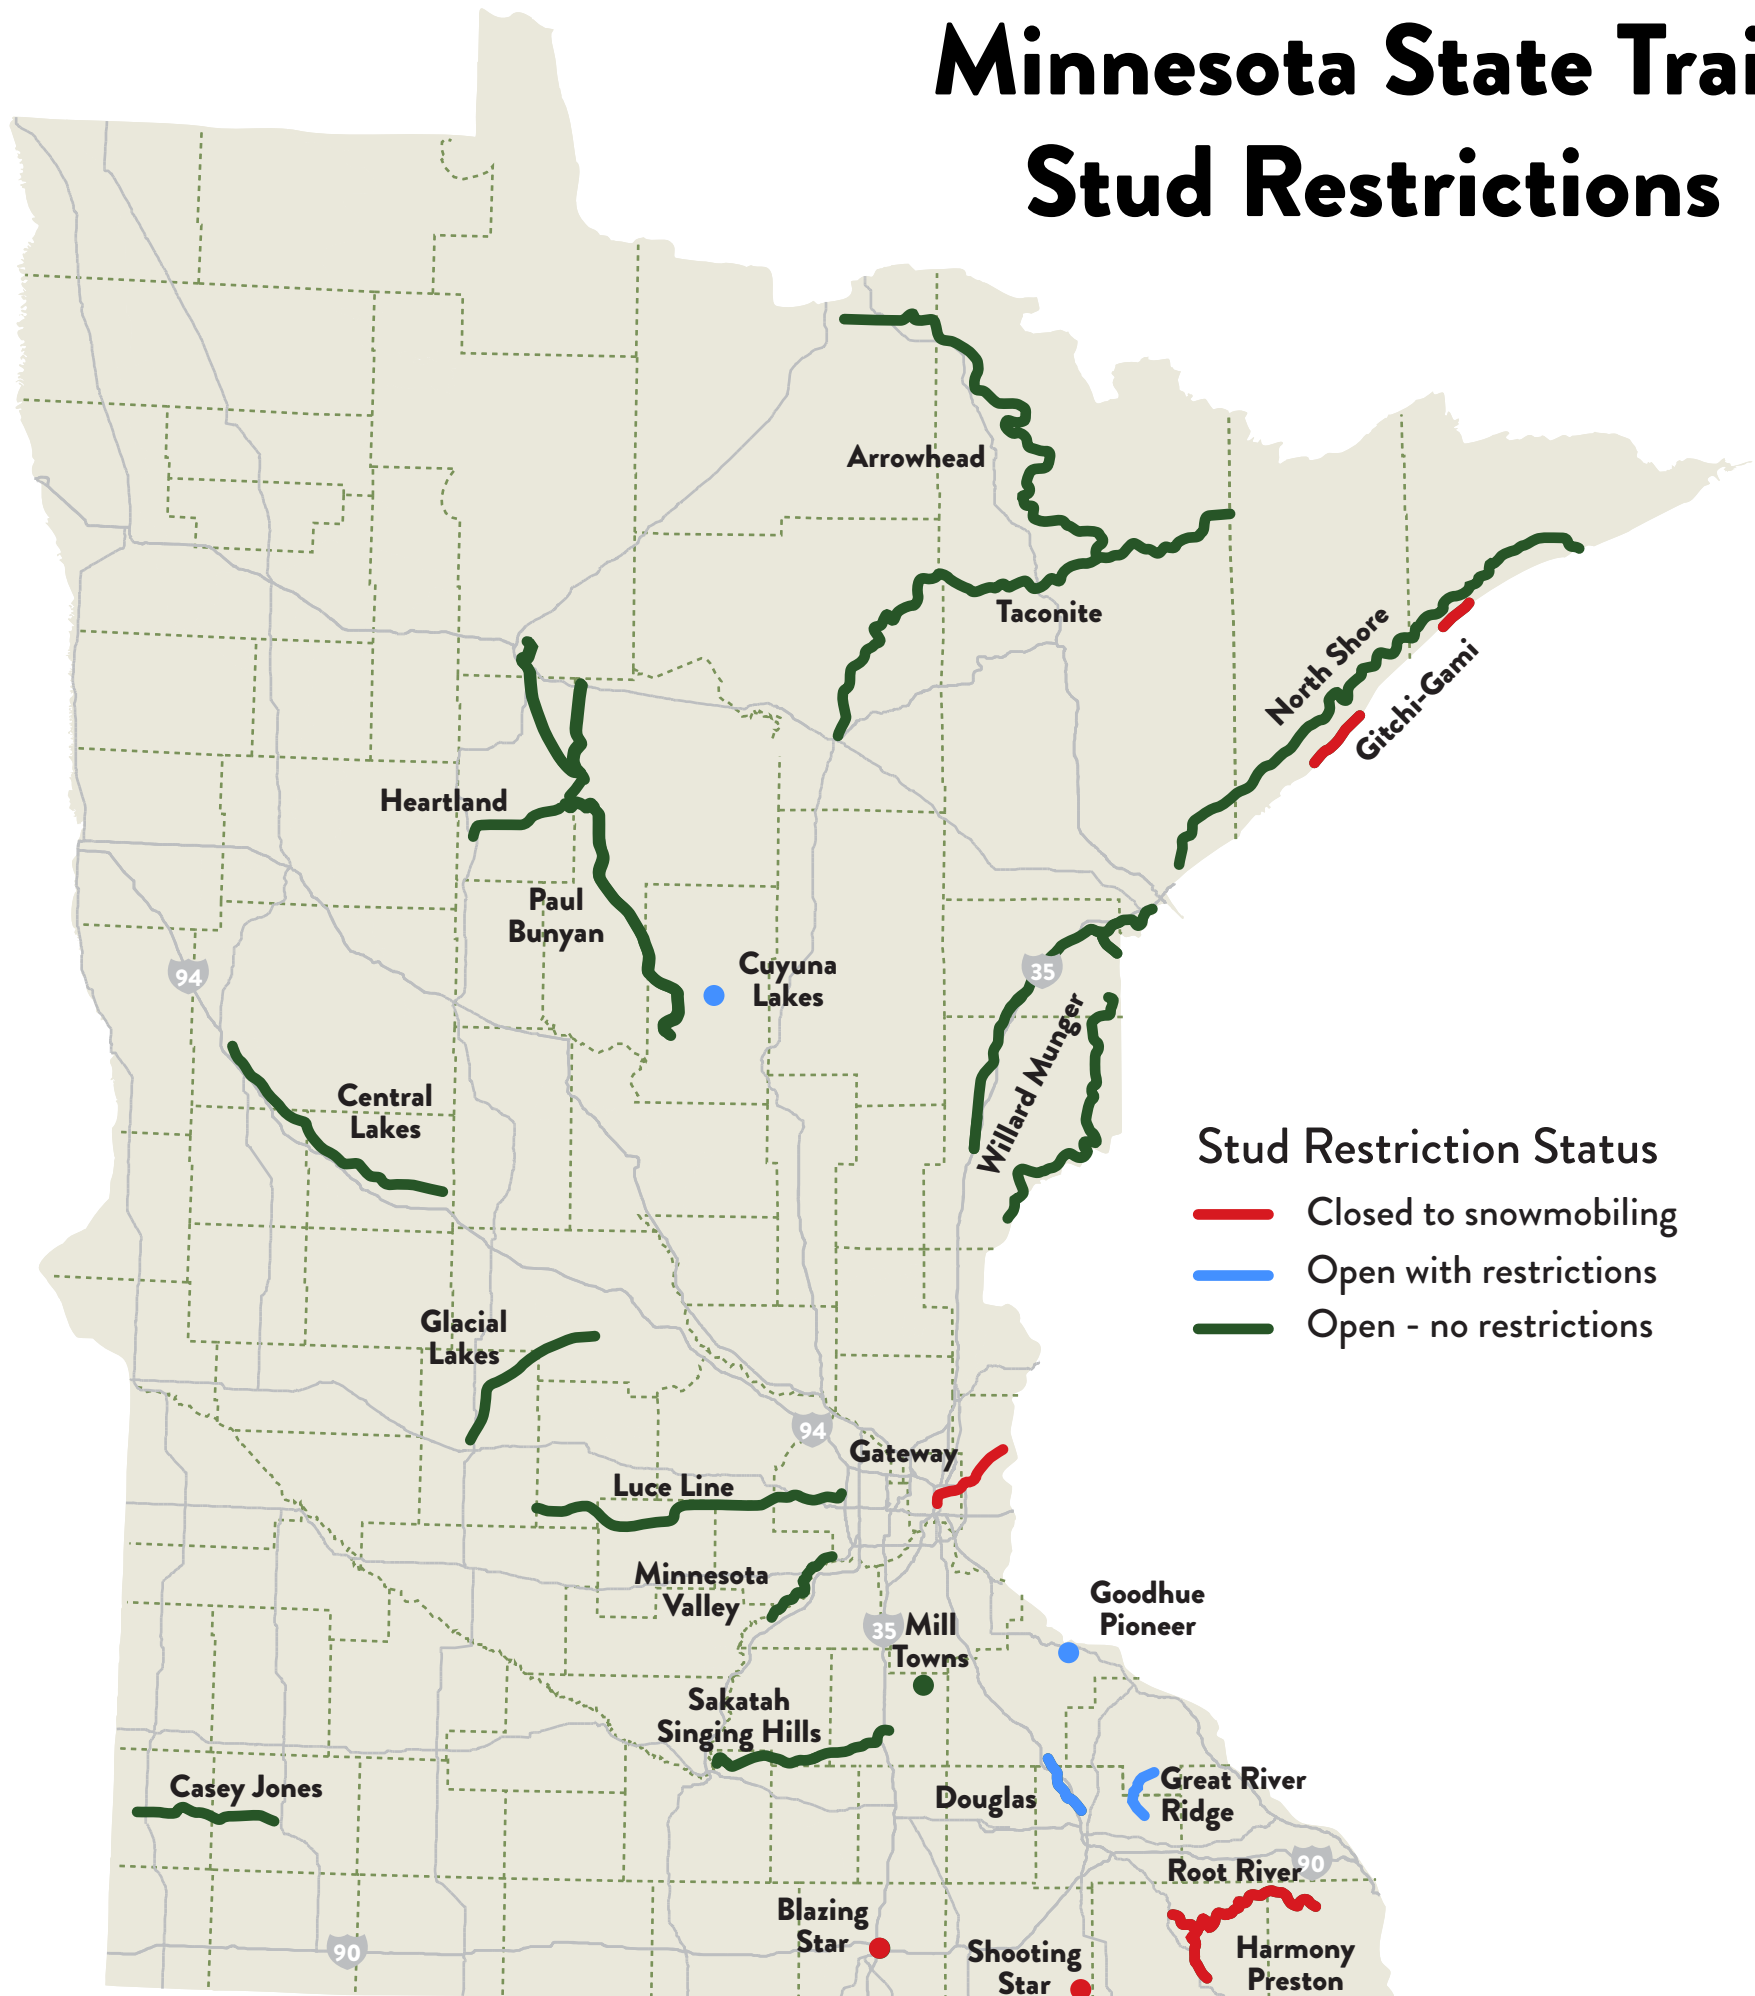

Minnesota State Trail Stud Restrictions

Stud Restriction Status

-  Closed to snowmobiling
-  Open with restrictions
-  Open - no restrictions