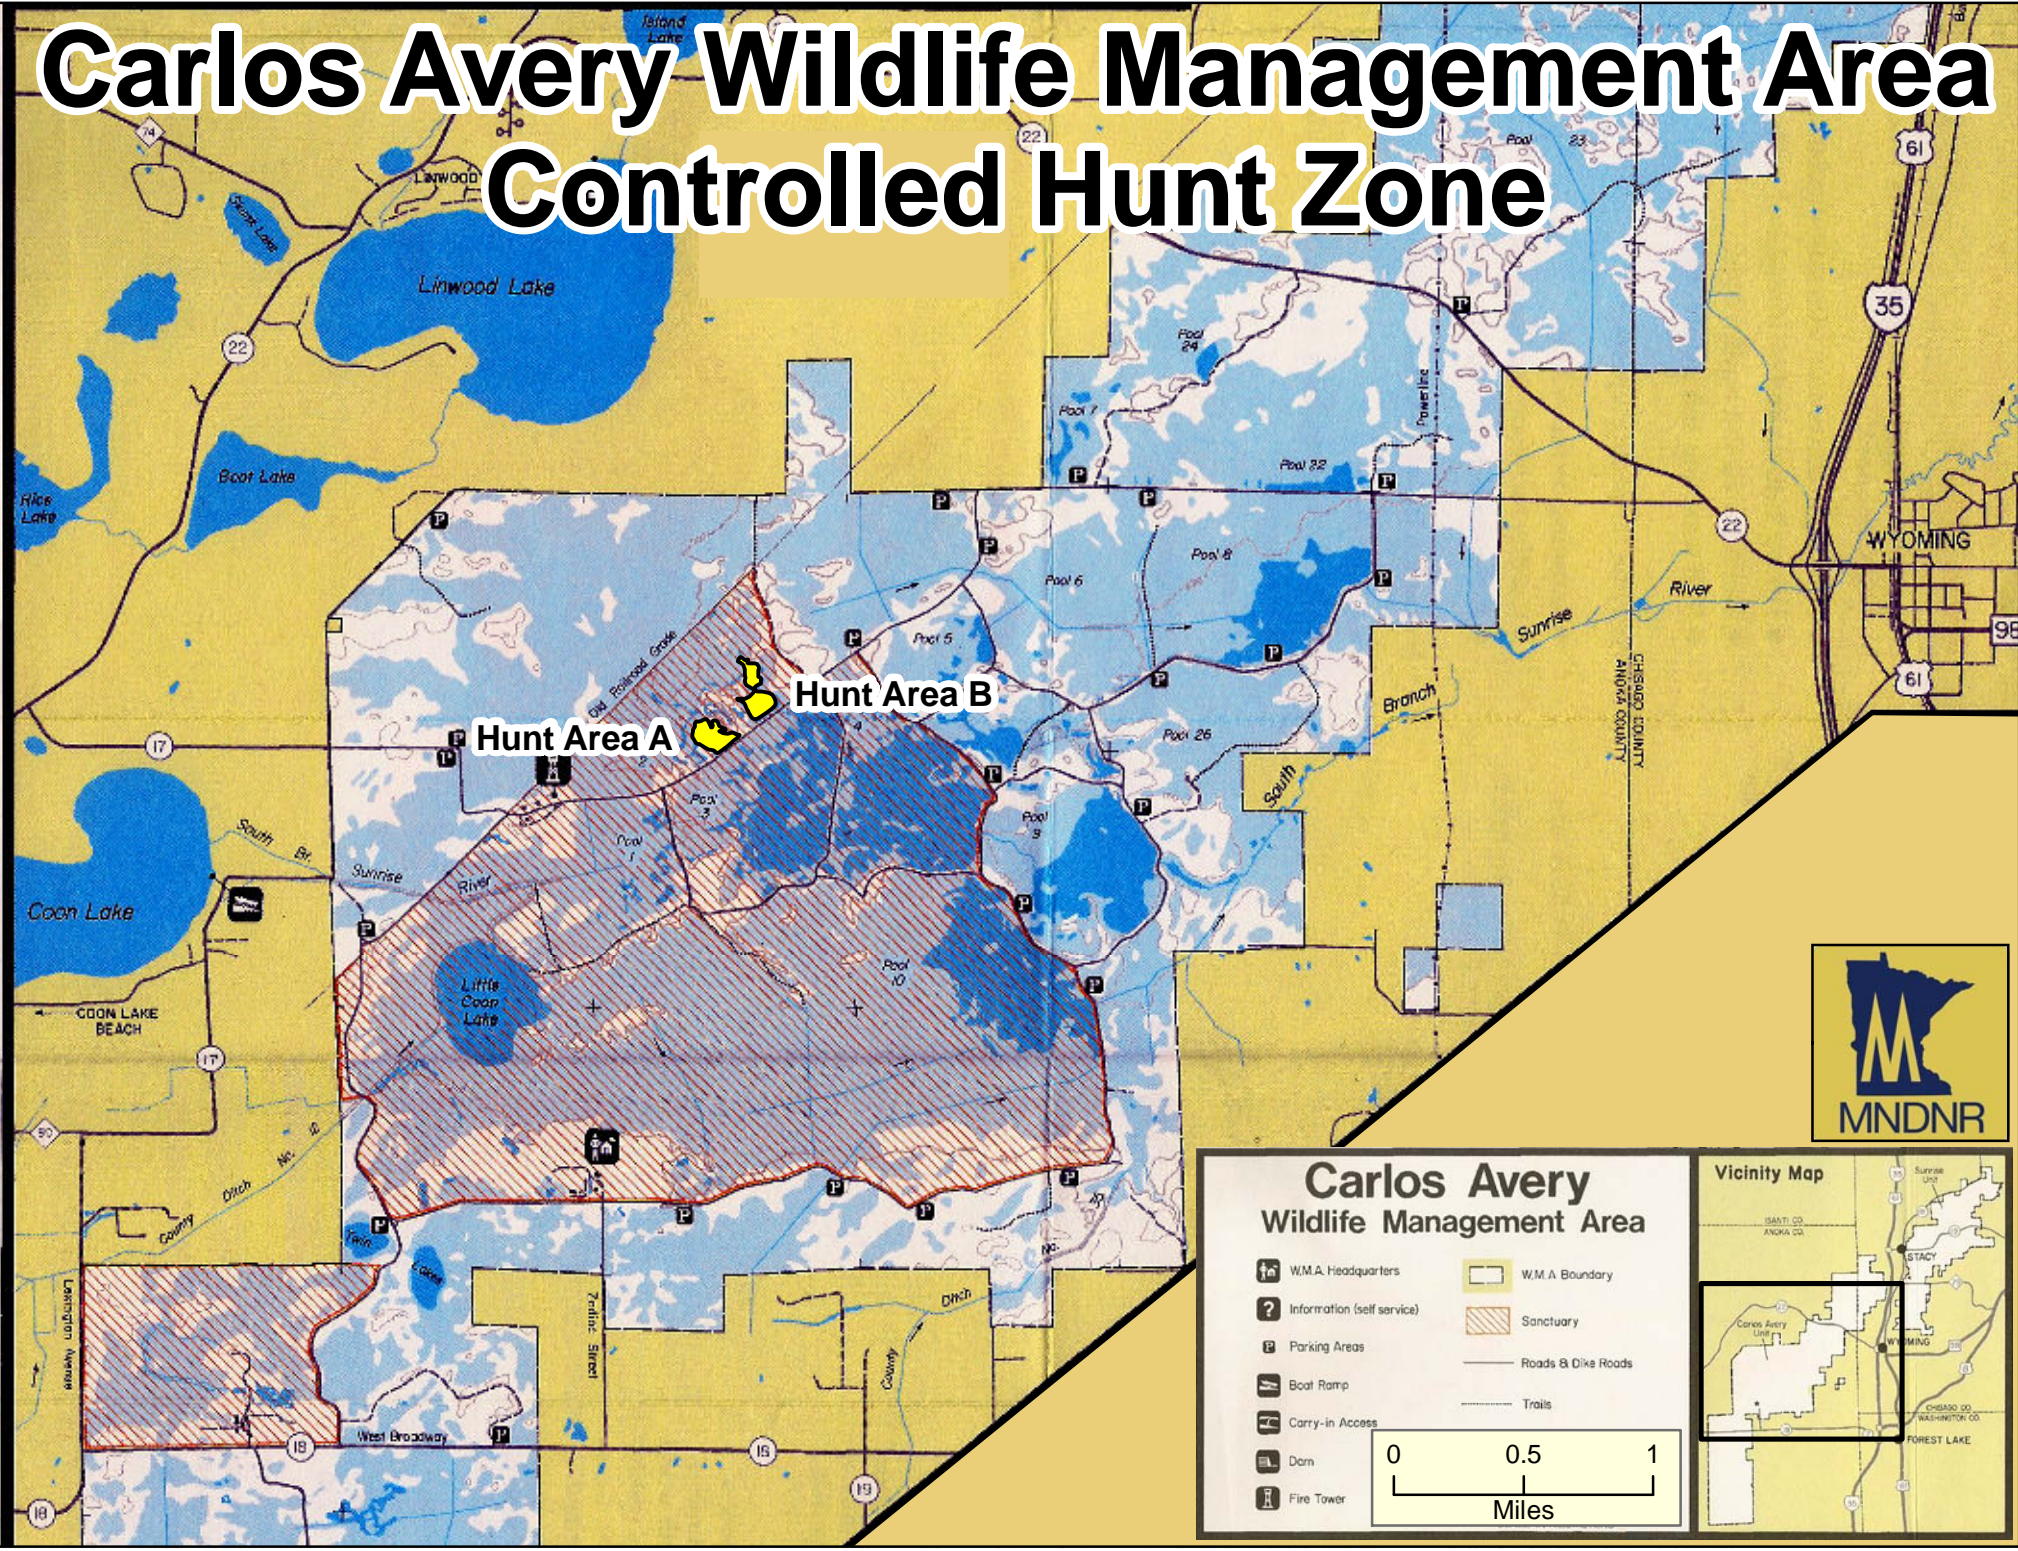

Carlos Avery Wildlife Management Area Controlled Hunt Zone

Carlos Avery Wildlife Management Area

	W.M.A. Headquarters		W.M.A. Boundary
	Information (self service)		Sanctuary
	Parking Areas		Roads & Dike Roads
	Boat Ramp		Trails
	Carry-in Access		
	Dam		
	Fire Tower		

0 0.5 1
Miles