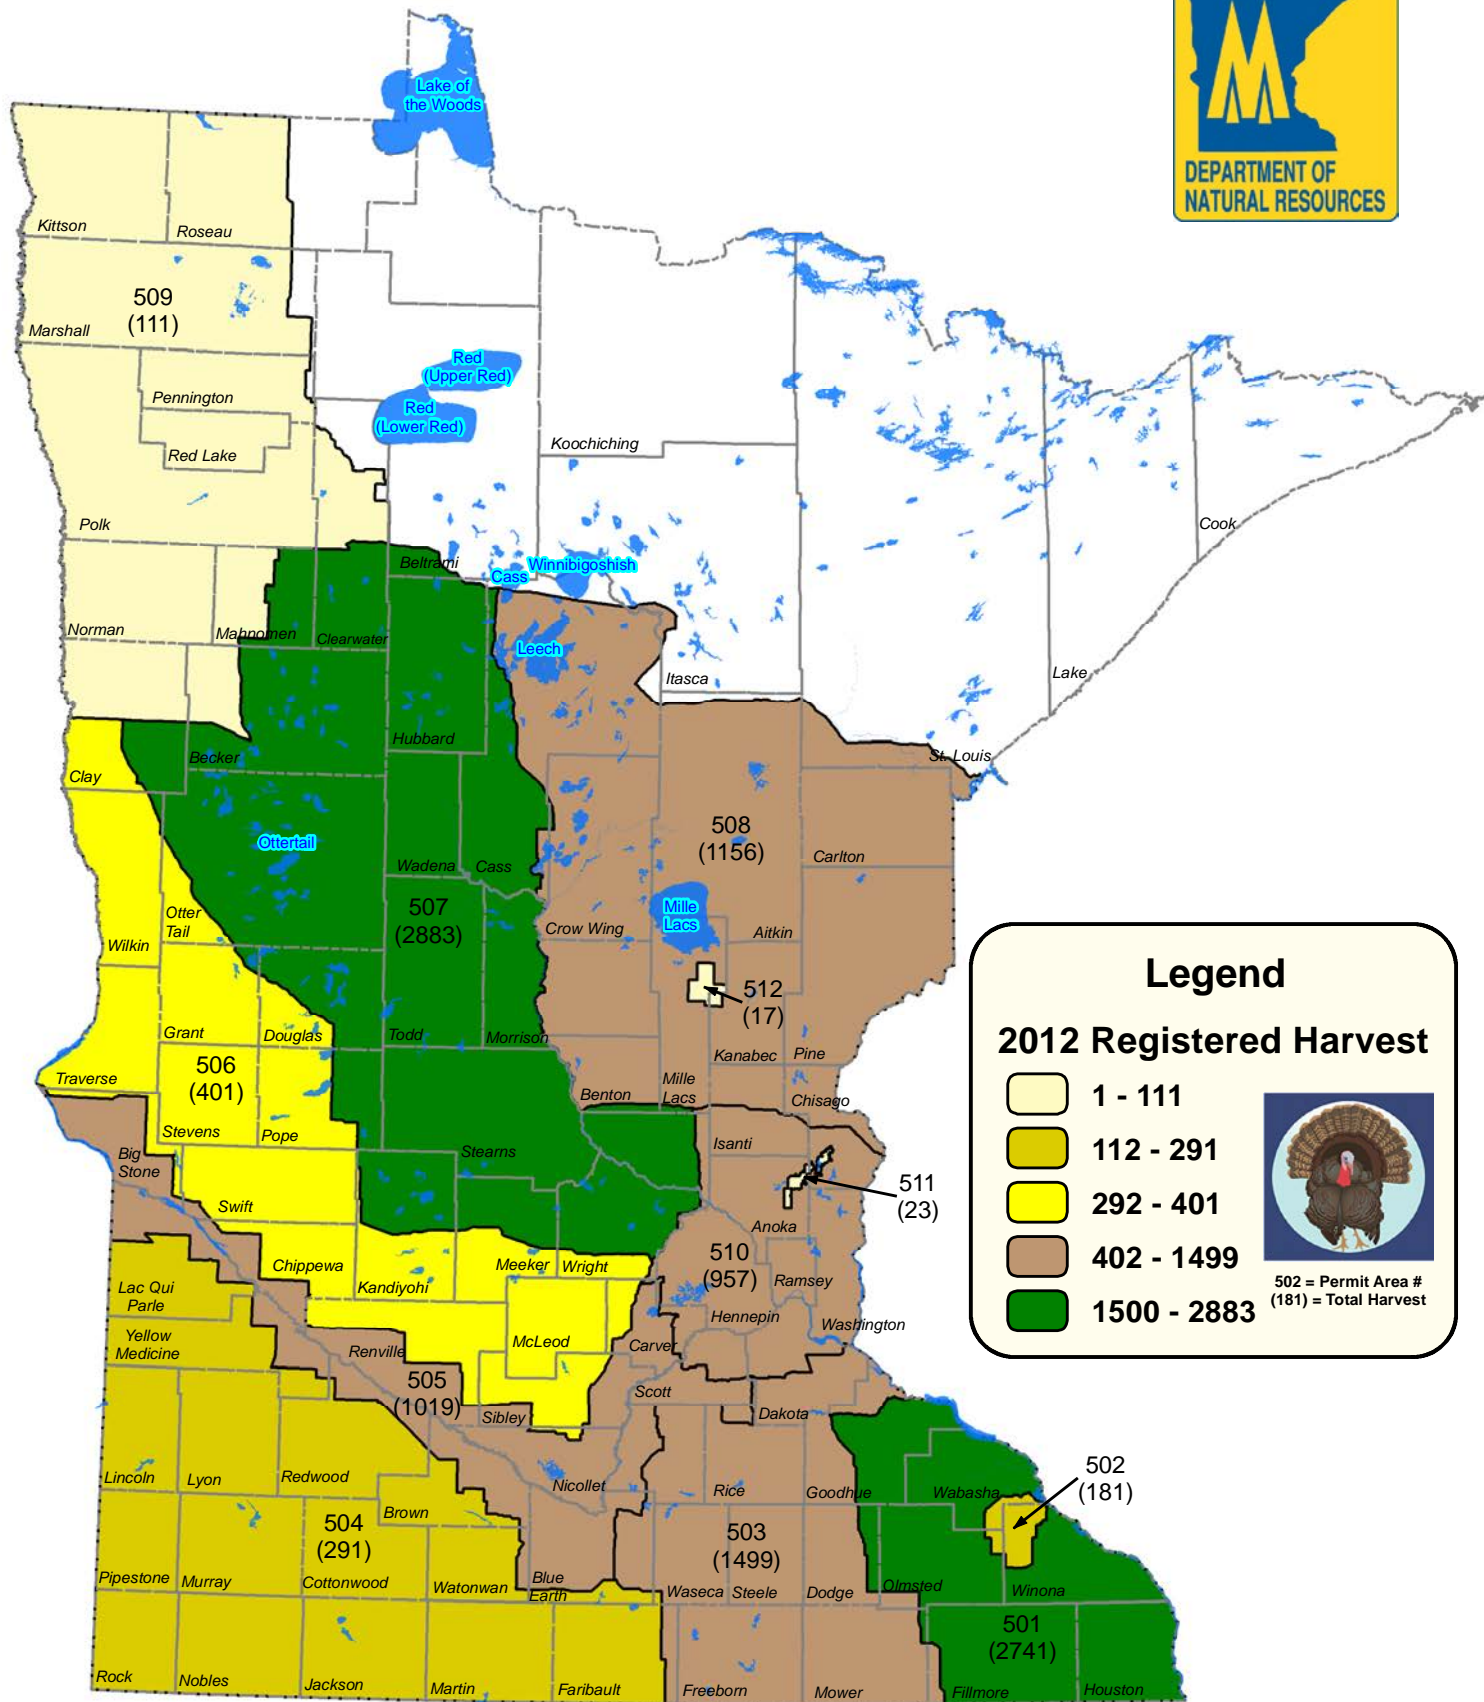

Spring 2012 Turkey Hunt Registered Harvest

Legend

2012 Registered Harvest

- 1 - 111
- 112 - 291
- 292 - 401
- 402 - 1499
- 1500 - 2883

502 = Permit Area #
(181) = Total Harvest