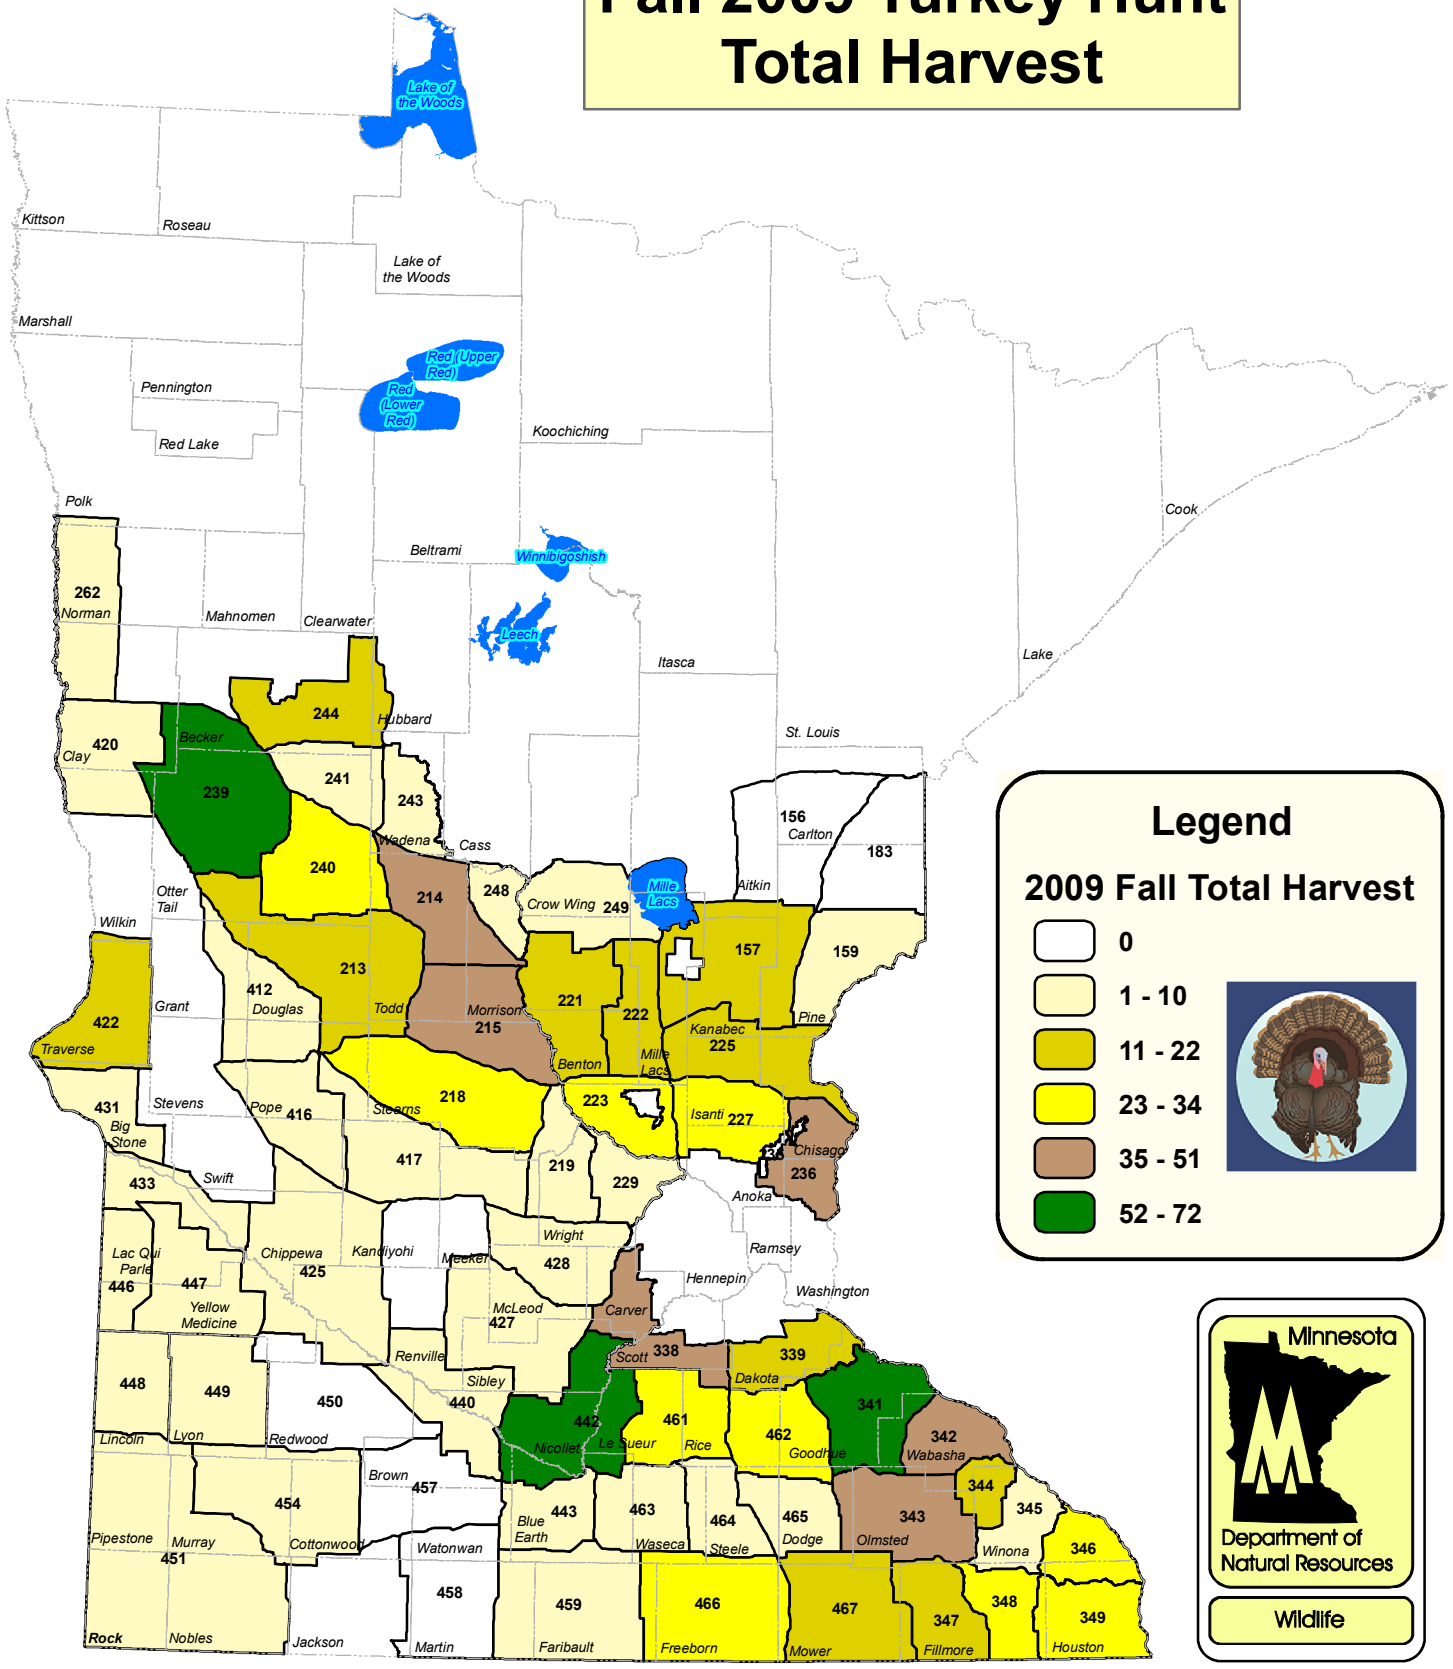

Fall 2009 Turkey Hunt Total Harvest

Legend

2009 Fall Total Harvest

- 0
- 1 - 10
- 11 - 22
- 23 - 34
- 35 - 51
- 52 - 72

Minnesota

Department of Natural Resources

Wildlife