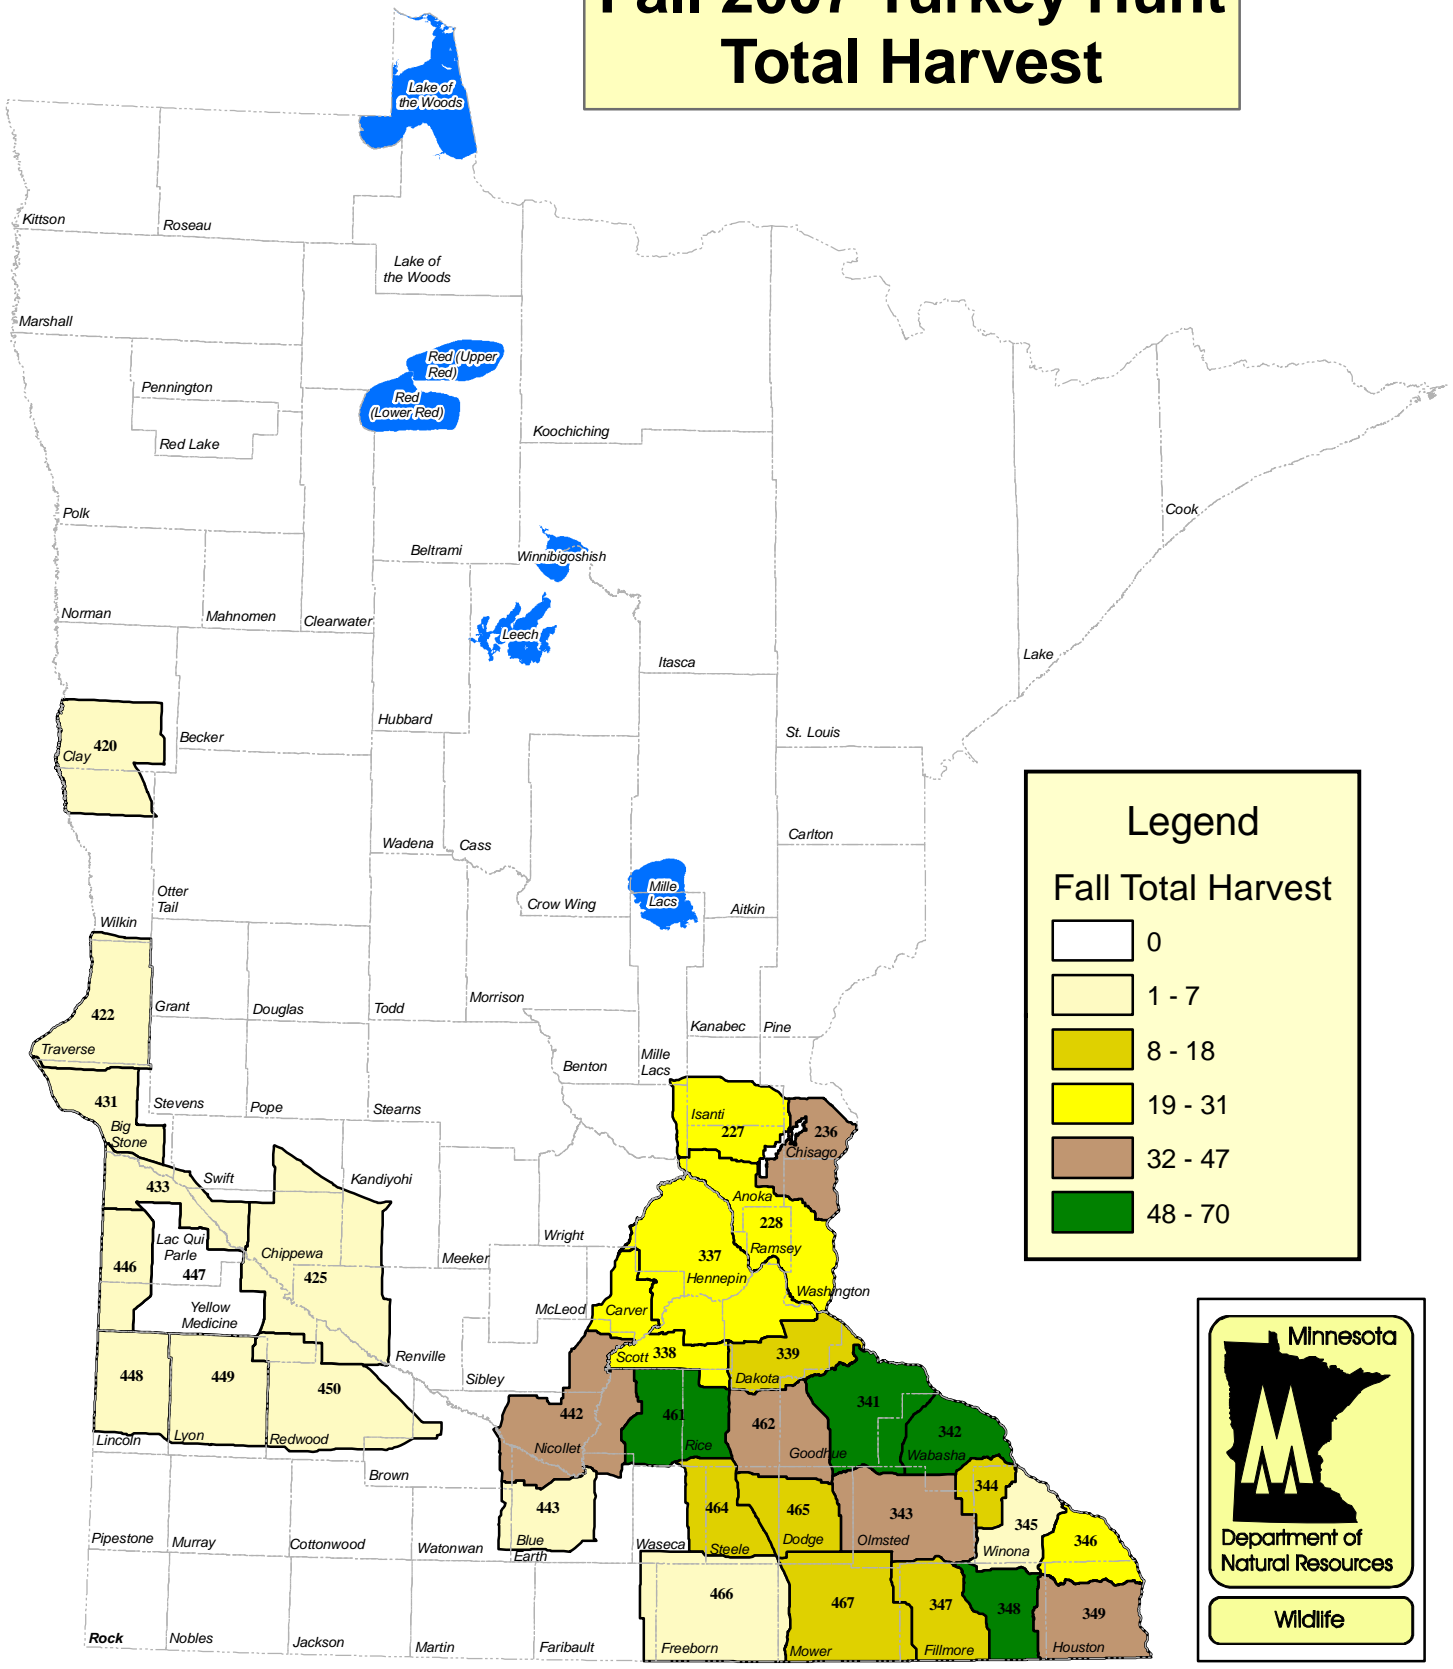

Fall 2007 Turkey Hunt Total Harvest

Legend

Fall Total Harvest

- 0
- 1 - 7
- 8 - 18
- 19 - 31
- 32 - 47
- 48 - 70

There was no harvest in permit area 447.