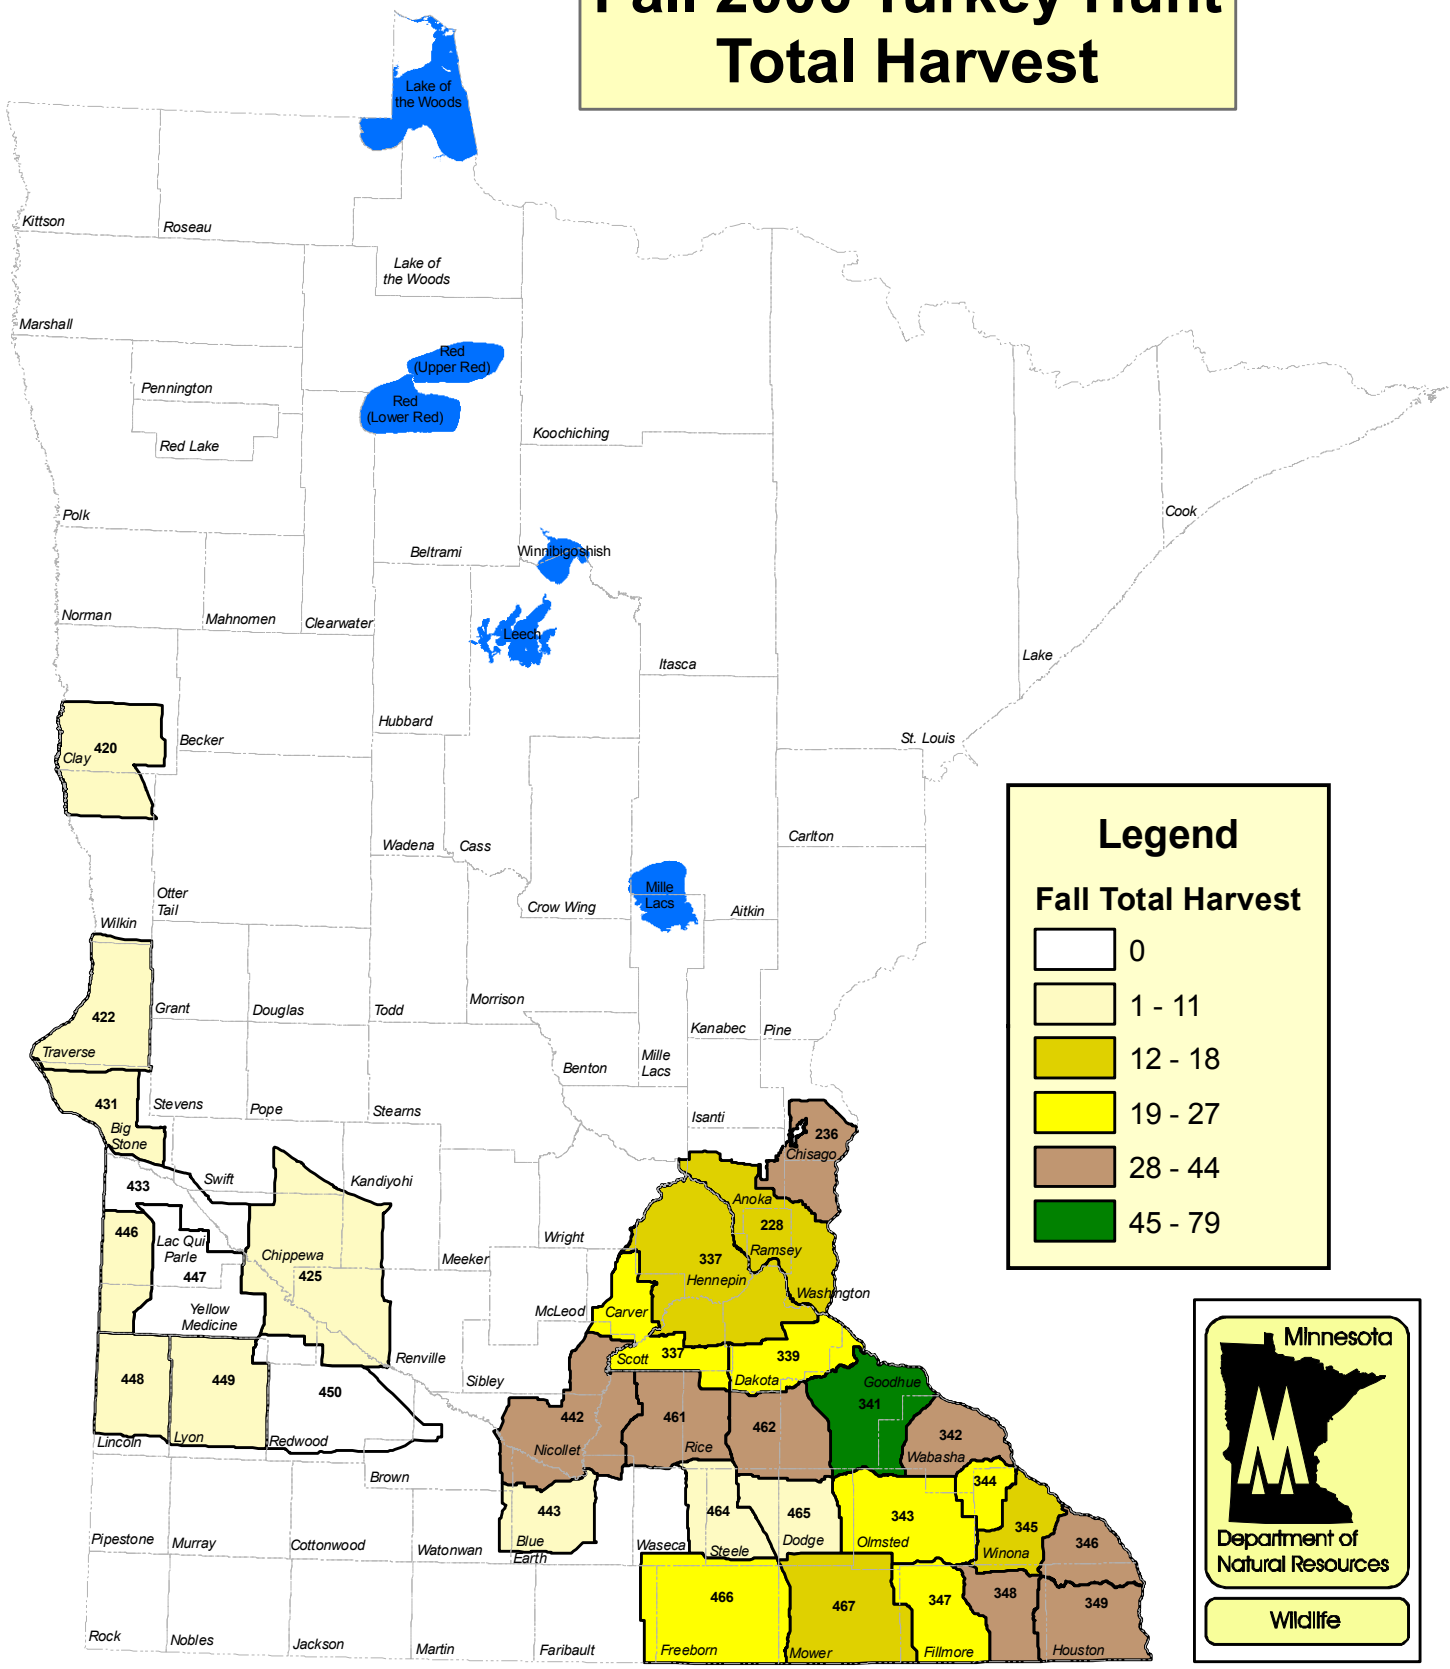

Fall 2006 Turkey Hunt Total Harvest

Legend

Fall Total Harvest

White	0
Light Yellow	1 - 11
Yellow-Green	12 - 18
Yellow	19 - 27
Brown	28 - 44
Green	45 - 79

There were no turkeys harvested in permit areas 433, 447, and 450.