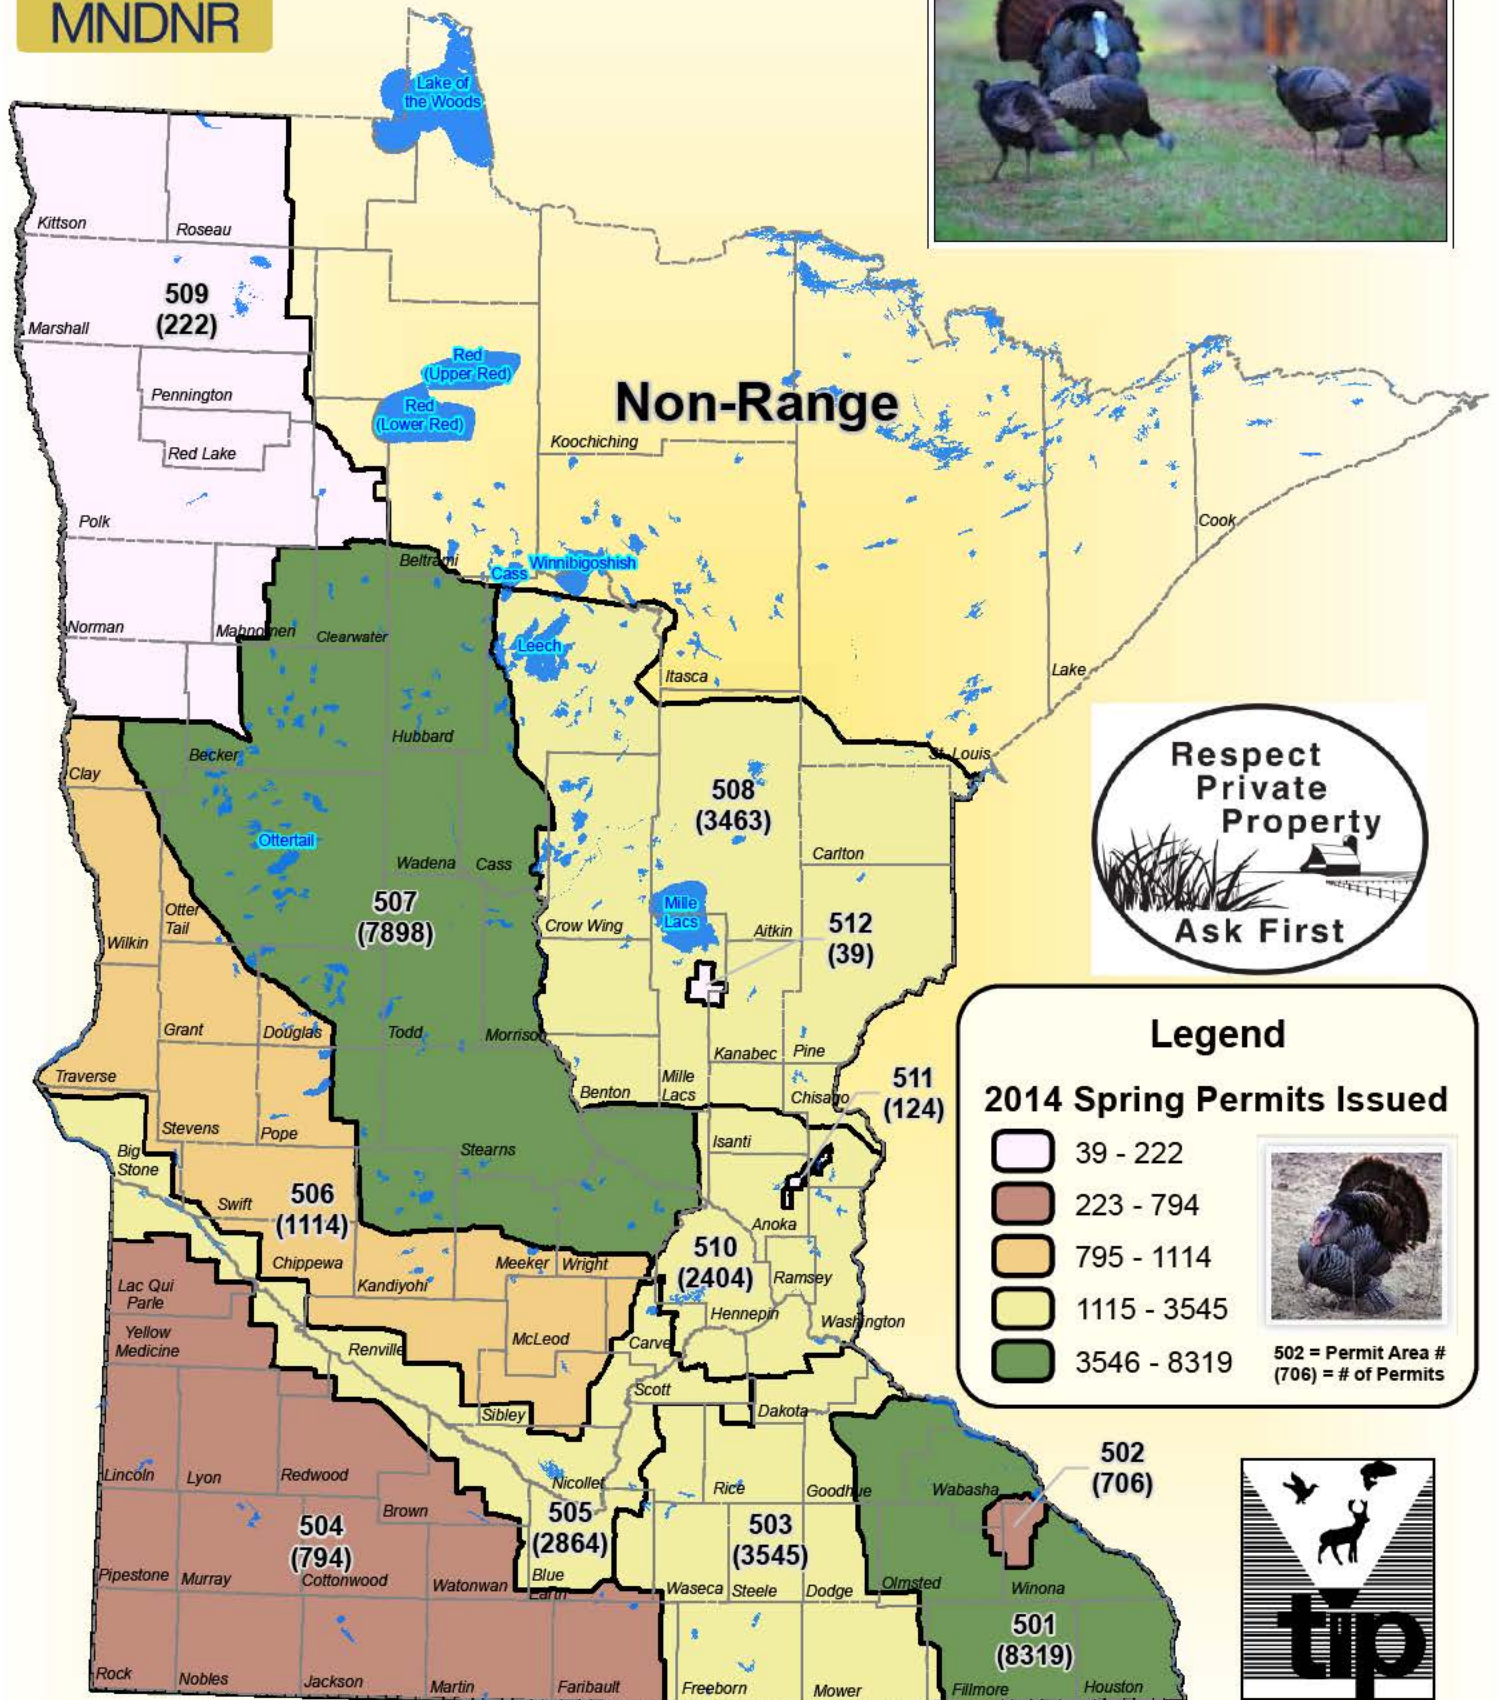

# Spring 2014 Turkey Hunt Permits Issued

**Legend**

**2014 Spring Permits Issued**

- 39 - 222
- 223 - 794
- 795 - 1114
- 1115 - 3545
- 3546 - 8319

502 = Permit Area #  
(706) = # of Permits

1 in = 46 miles

Permit Area	501	had	8319	Permits Issued
Permit Area	502	had	706	Permits Issued
Permit Area	503	had	3545	Permits Issued
Permit Area	504	had	794	Permits Issued
Permit Area	505	had	2864	Permits Issued
Permit Area	506	had	1114	Permits Issued
Permit Area	507	had	7898	Permits Issued
Permit Area	508	had	3463	Permits Issued
Permit Area	509	had	222	Permits Issued
Permit Area	510	had	2404	Permits Issued
Permit Area	511	had	124	Permits Issued
Permit Area	512	had	39	Permits Issued
Total Permits Issued	31492			