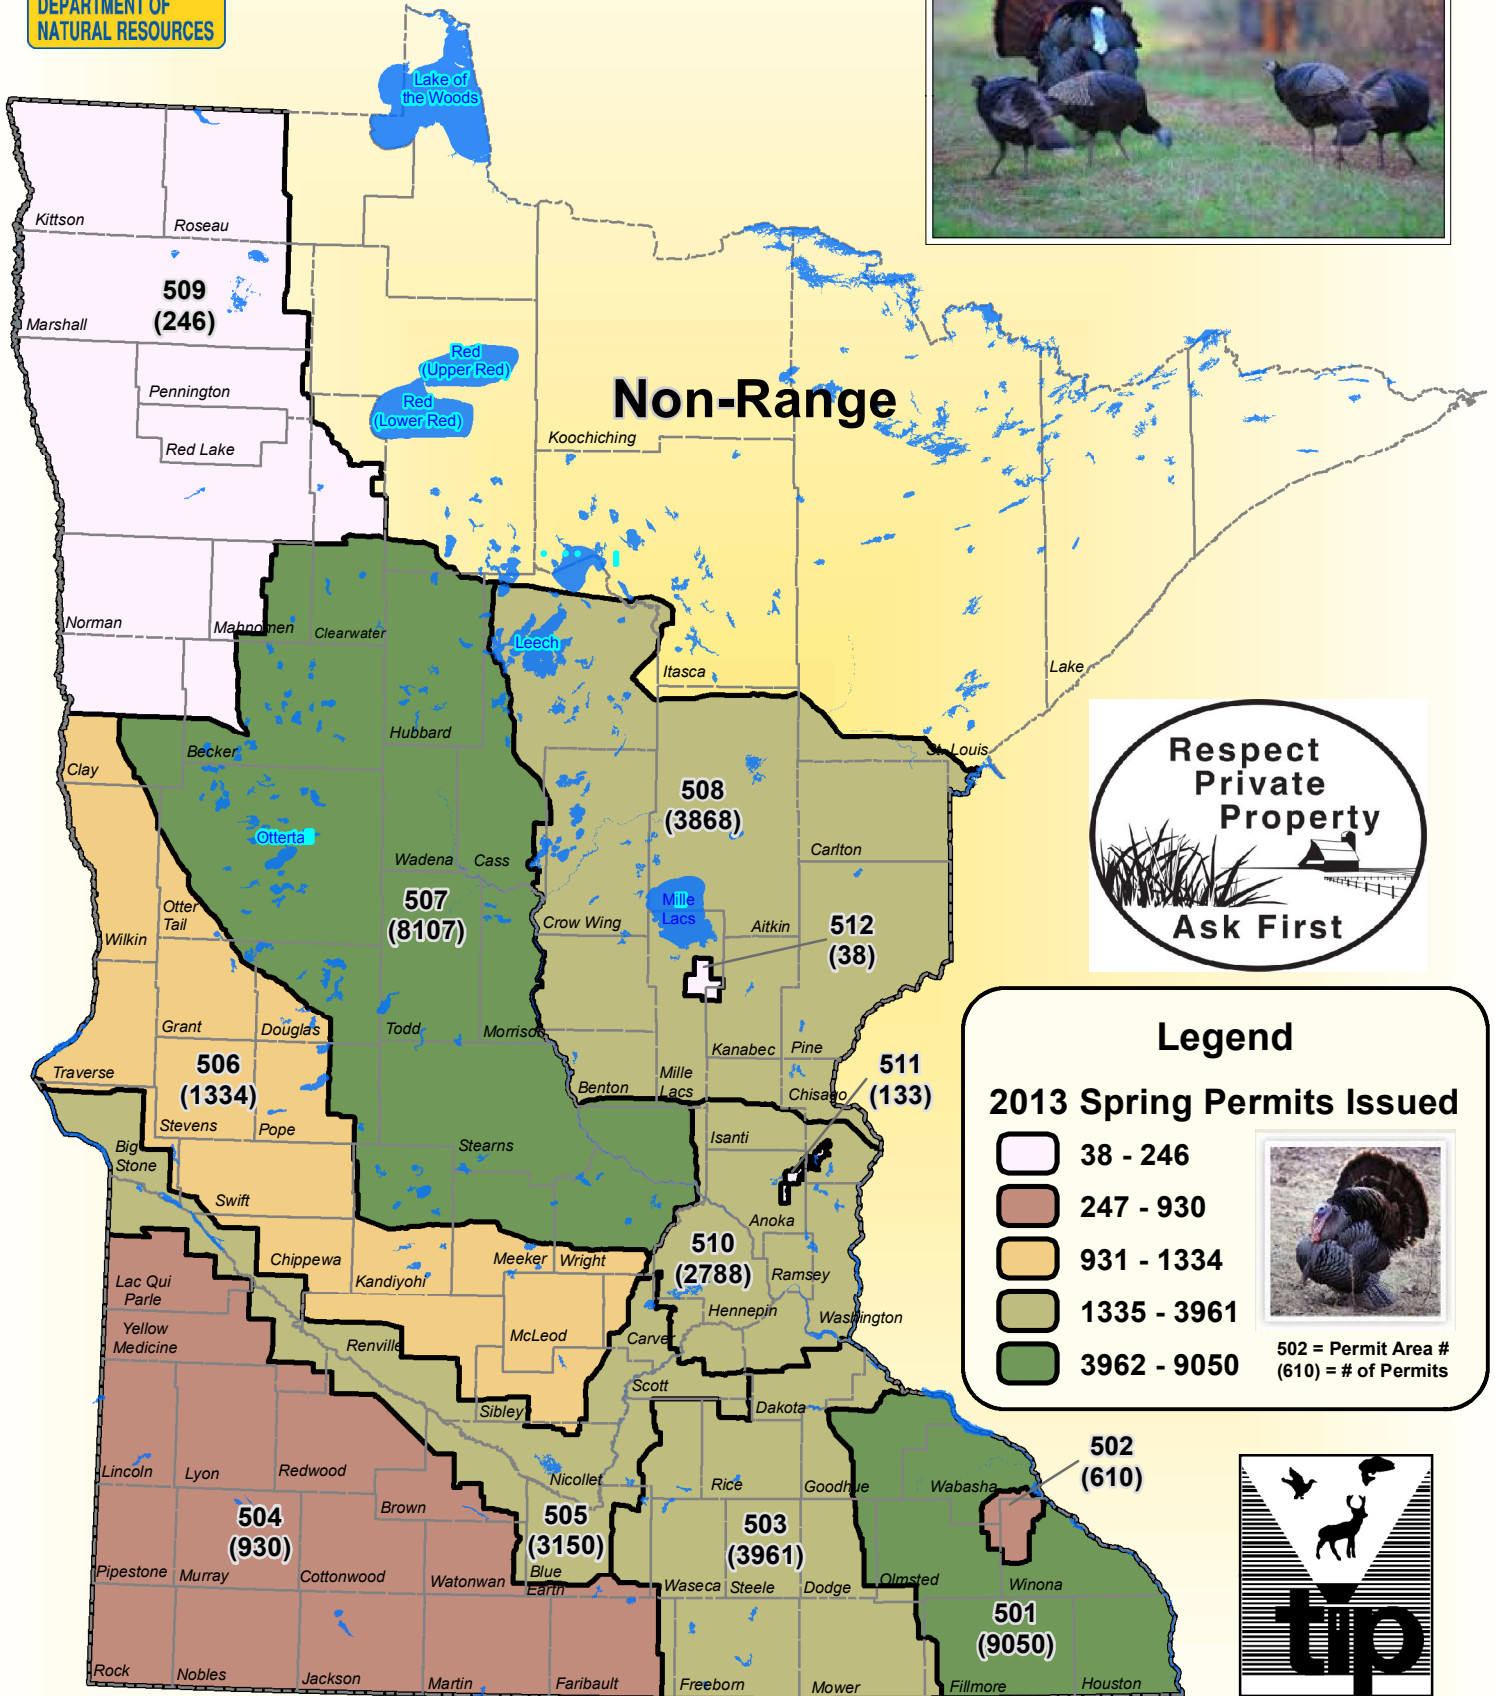

# Spring 2013 Turkey Hunt Permits Issued

**Non-Range**

**Legend**

**2013 Spring Permits Issued**

- 38 - 246
- 247 - 930
- 931 - 1334
- 1335 - 3961
- 3962 - 9050

502 = Permit Area #  
(610) = # of Permits

1 in = 46 miles

Permit Area	501	had	9050	Permits Issued
Permit Area	502	had	610	Permits Issued
Permit Area	503	had	3961	Permits Issued
Permit Area	504	had	930	Permits Issued
Permit Area	505	had	3150	Permits Issued
Permit Area	506	had	1334	Permits Issued
Permit Area	507	had	8107	Permits Issued
Permit Area	508	had	3868	Permits Issued
Permit Area	509	had	246	Permits Issued
Permit Area	510	had	2788	Permits Issued
Permit Area	511	had	133	Permits Issued
Permit Area	512	had	38	Permits Issued
Total Permits Issued	34215			