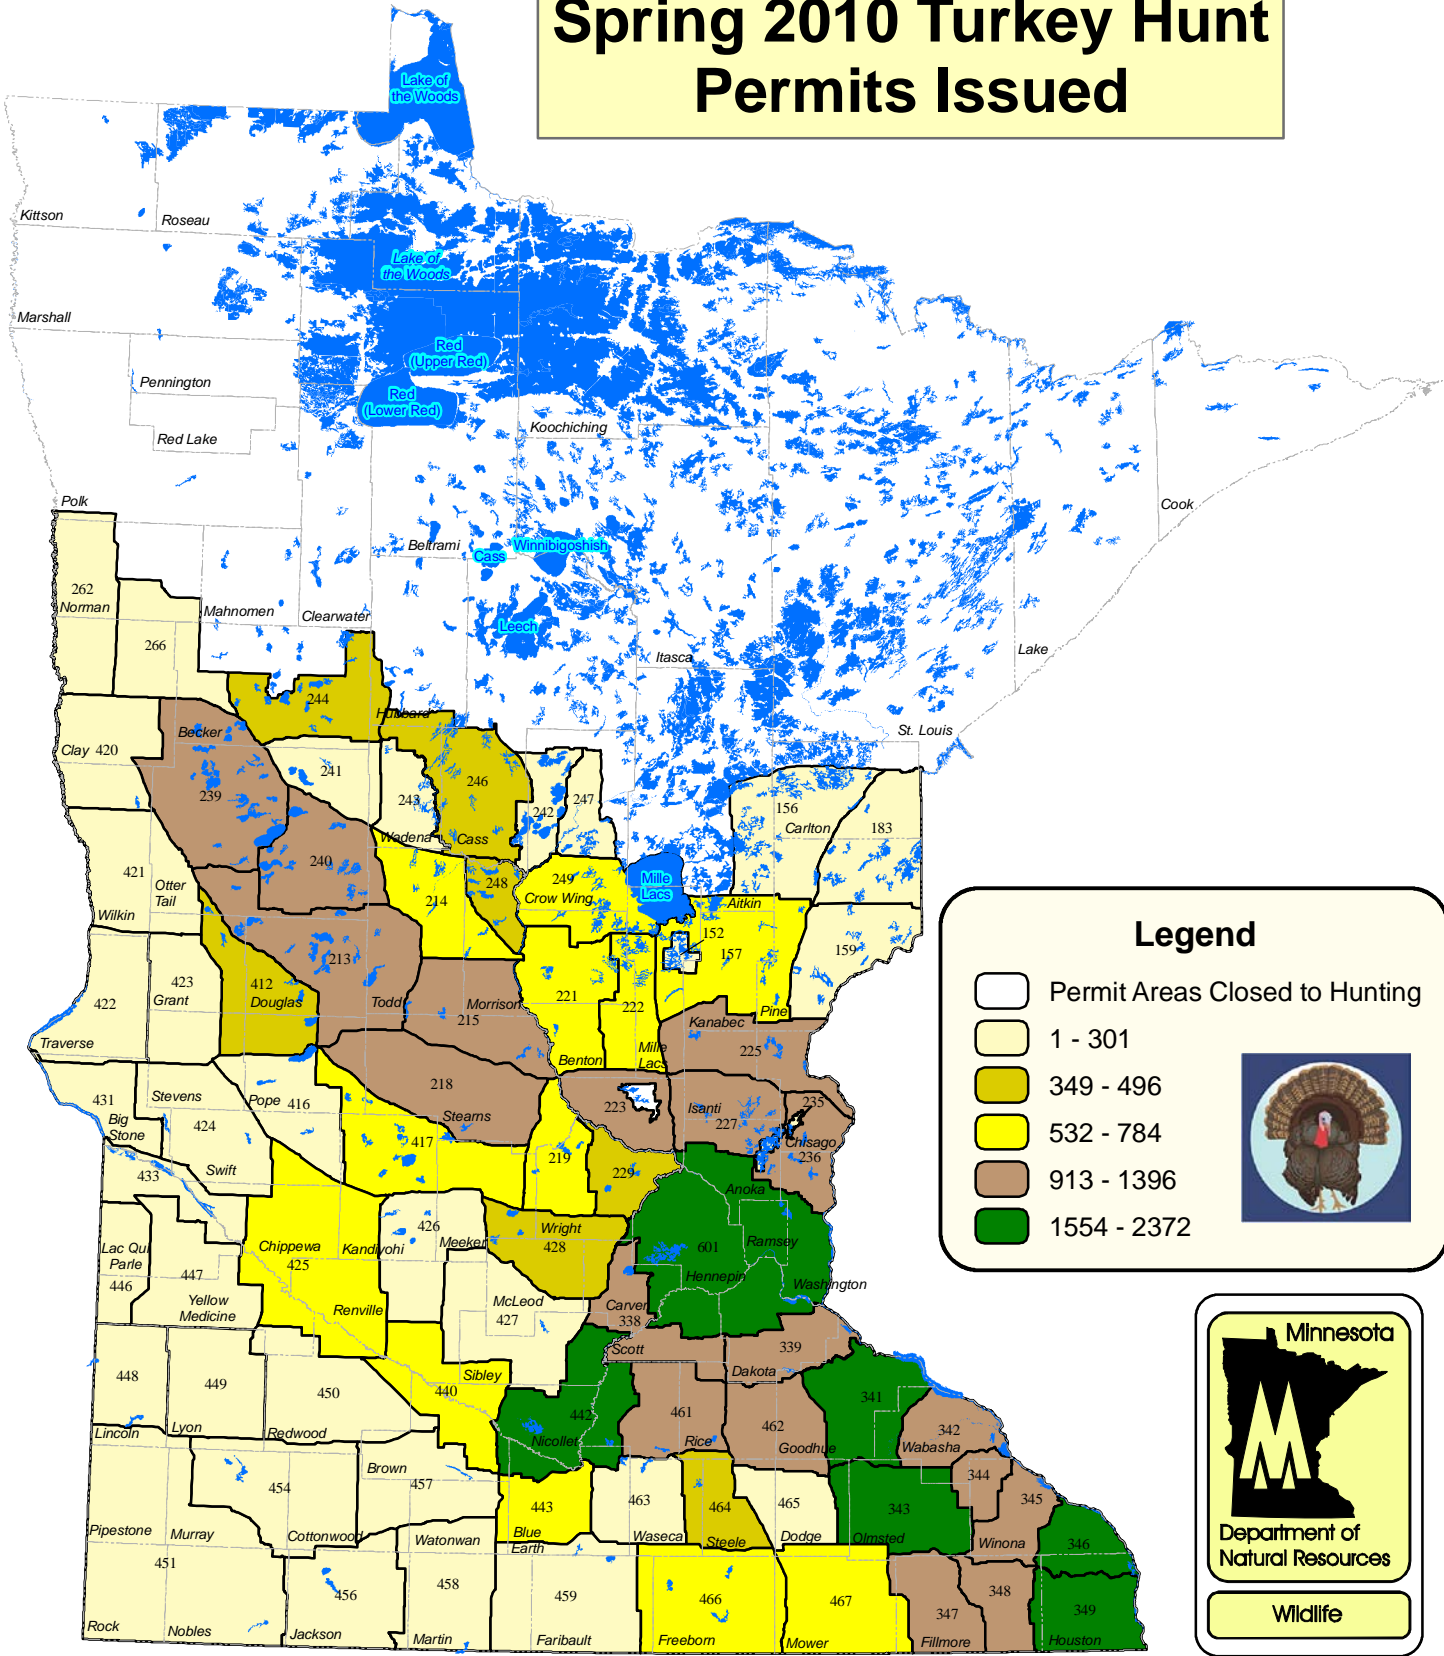

# Spring 2010 Turkey Hunt Permits Issued

### Legend

- Permit Areas Closed to Hunting
- 1 - 301
- 349 - 496
- 532 - 784
- 913 - 1396
- 1554 - 2372

**Minnesota**

Department of Natural Resources

Wildlife