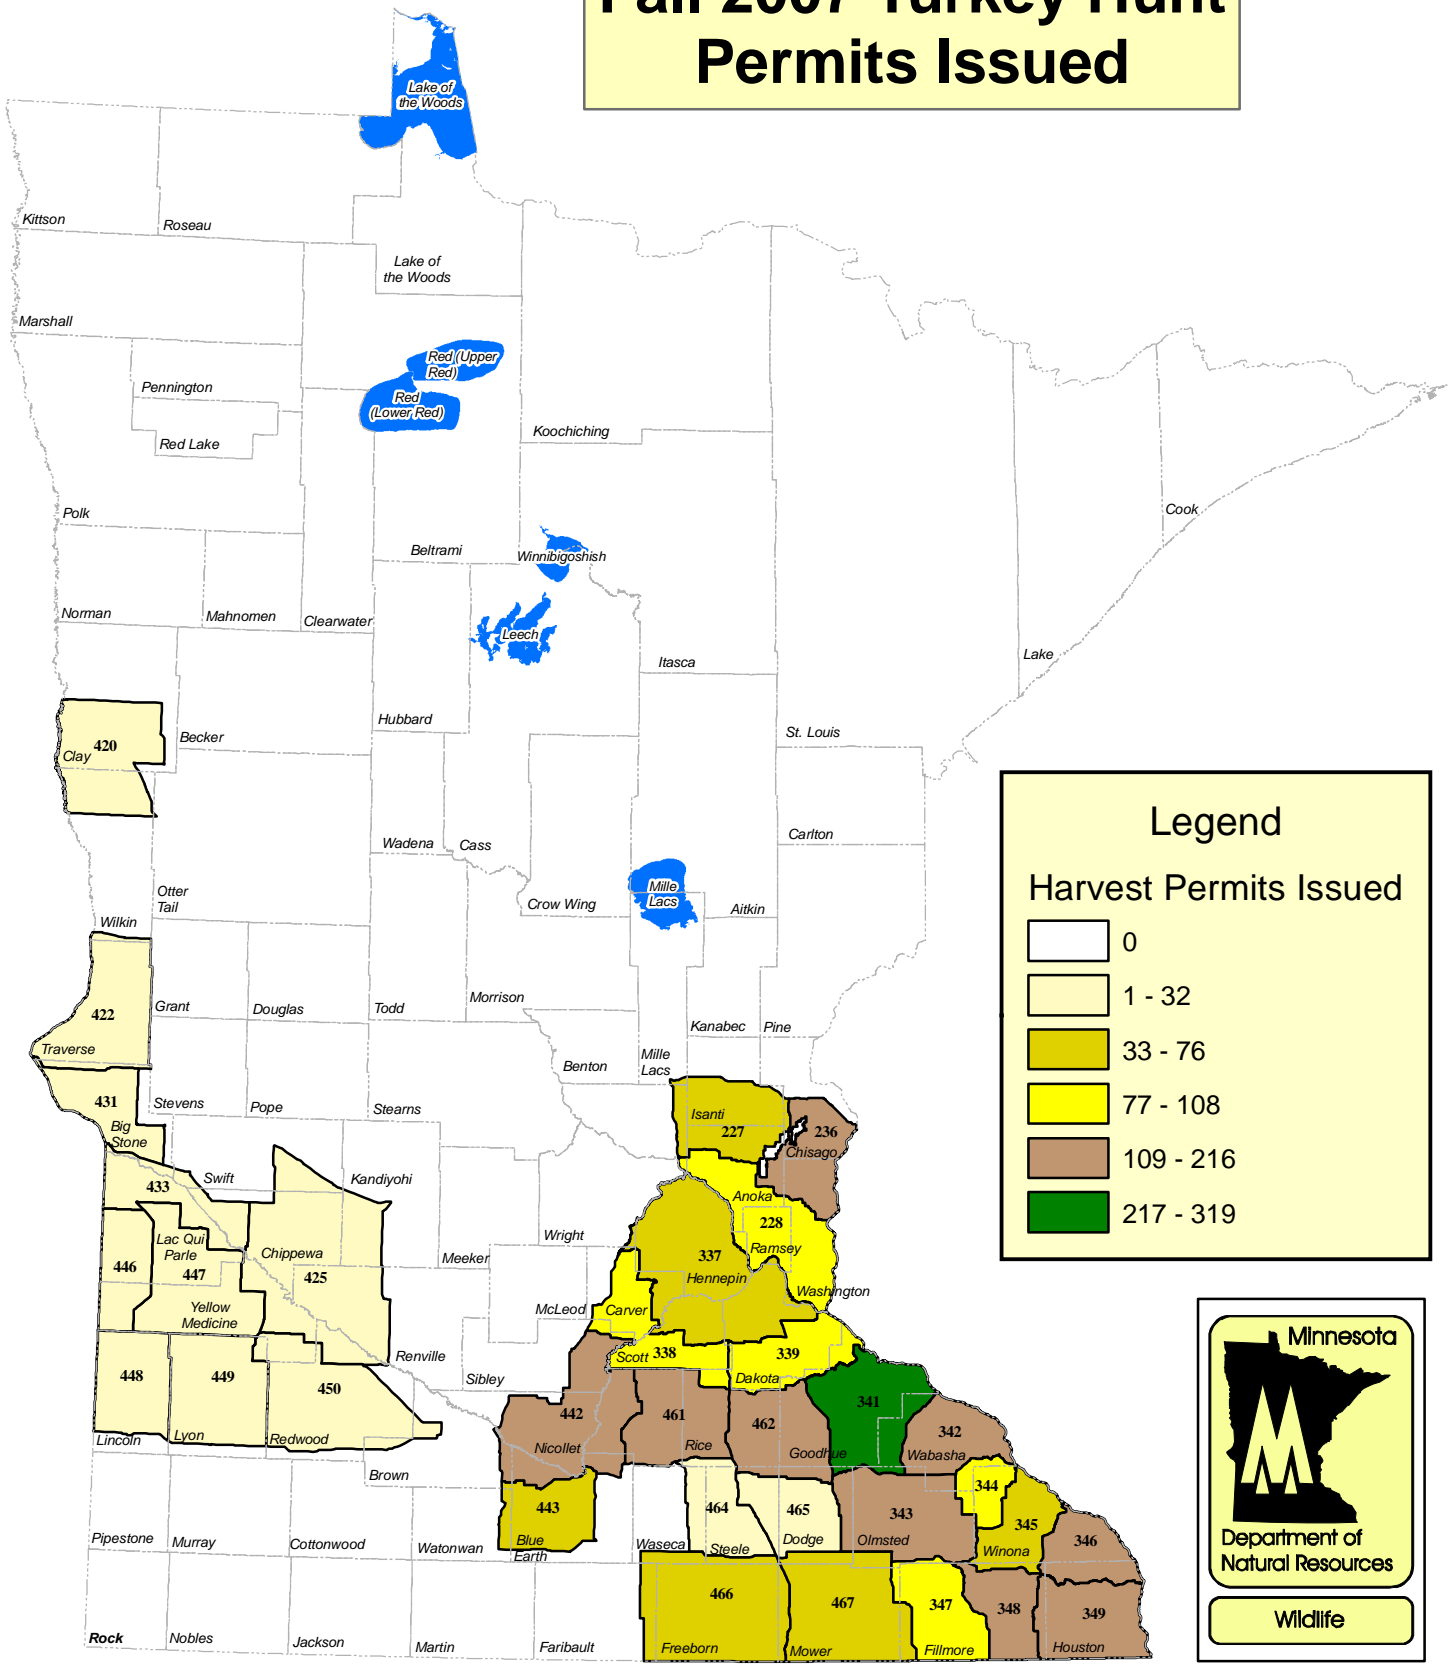

Fall 2007 Turkey Hunt Permits Issued

Legend

Harvest Permits Issued

- 0
- 1 - 32
- 33 - 76
- 77 - 108
- 109 - 216
- 217 - 319

There was no harvest in permit area 447.