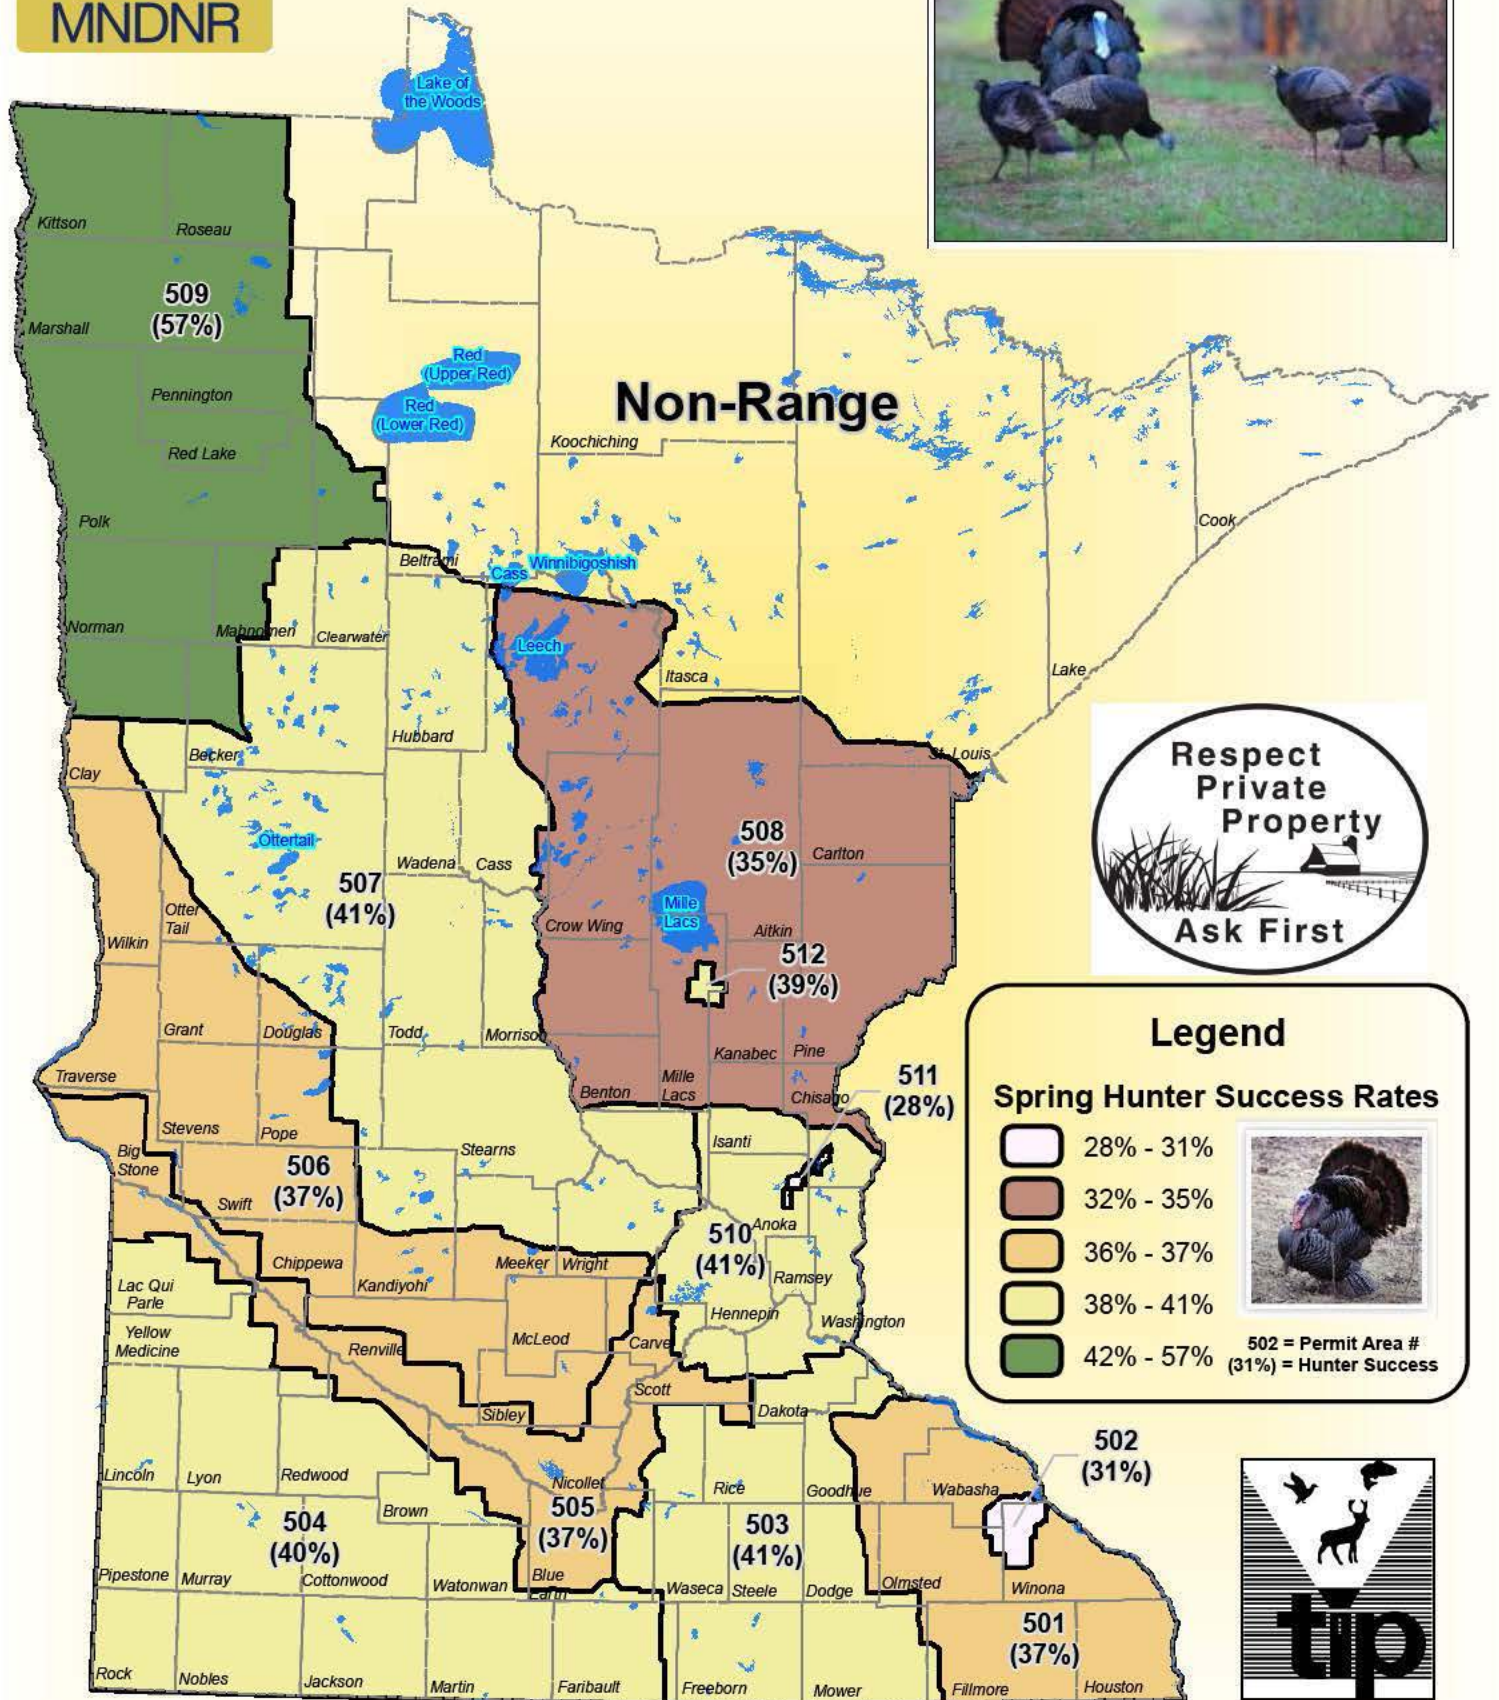

Spring 2015 Turkey Hunt Hunter Success

1 in = 46 miles

Permit Area	501	had a Success Rate of	37%
Permit Area	502	had a Success Rate of	31%
Permit Area	503	had a Success Rate of	41%
Permit Area	504	had a Success Rate of	40%
Permit Area	505	had a Success Rate of	37%
Permit Area	506	had a Success Rate of	37%
Permit Area	507	had a Success Rate of	41%
Permit Area	508	had a Success Rate of	35%
Permit Area	509	had a Success Rate of	57%
Permit Area	510	had a Success Rate of	41%
Permit Area	511	had a Success Rate of	28%
Permit Area	512	had a Success Rate of	39%