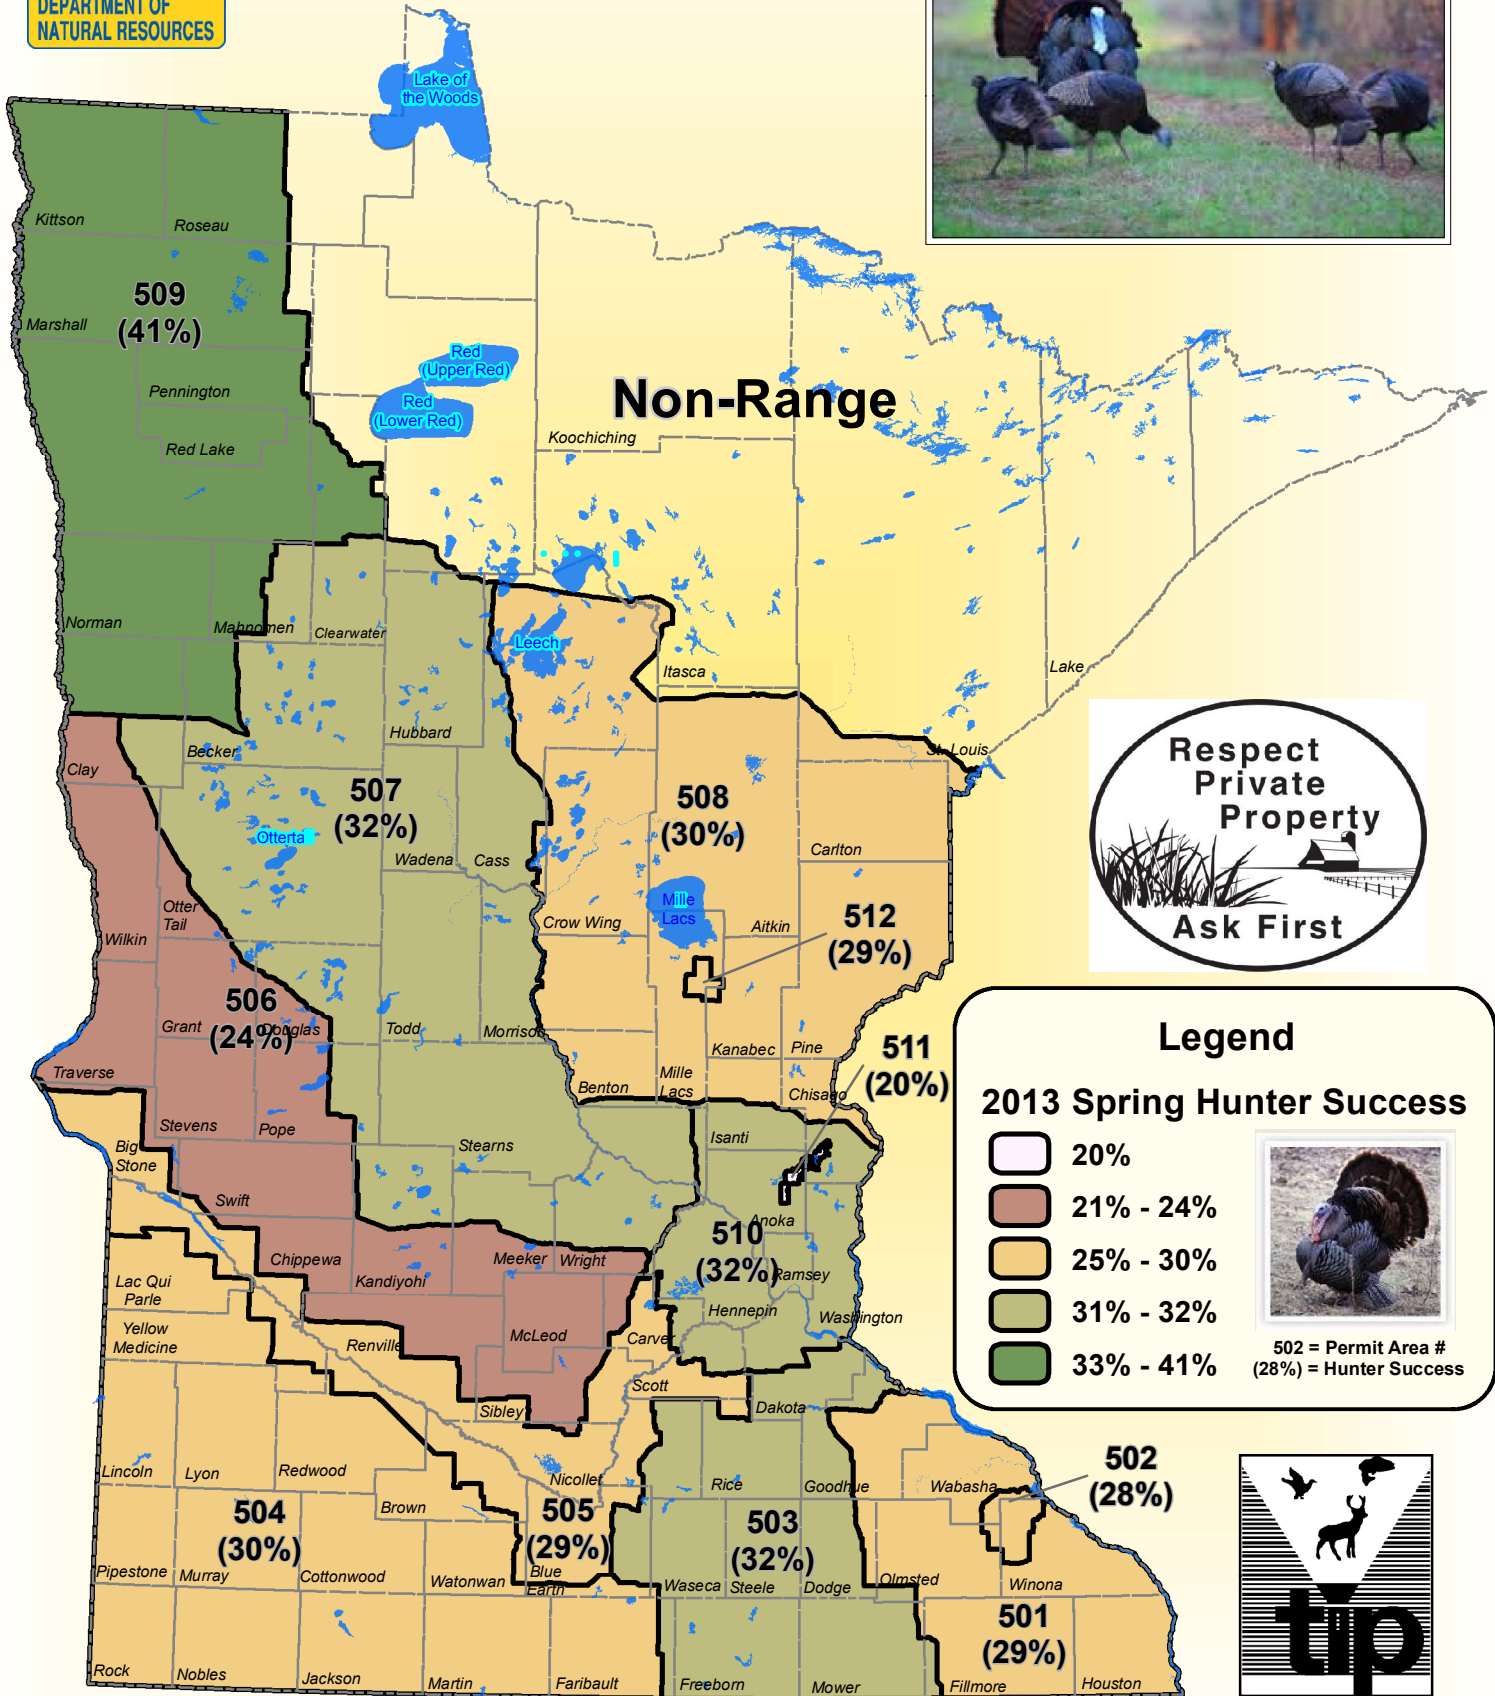

Spring 2013 Turkey Hunt Hunter Success

Legend

2013 Spring Hunter Success

- 20%
- 21% - 24%
- 25% - 30%
- 31% - 32%
- 33% - 41%

502 = Permit Area #
(28%) = Hunter Success

1 in = 46 miles

Permit Area	501	had a Success Rate of	29%
Permit Area	502	had a Success Rate of	28%
Permit Area	503	had a Success Rate of	32%
Permit Area	504	had a Success Rate of	30%
Permit Area	505	had a Success Rate of	29%
Permit Area	506	had a Success Rate of	24%
Permit Area	507	had a Success Rate of	32%
Permit Area	508	had a Success Rate of	30%
Permit Area	509	had a Success Rate of	41%
Permit Area	510	had a Success Rate of	32%
Permit Area	511	had a Success Rate of	20%
Permit Area	512	had a Success Rate of	29%