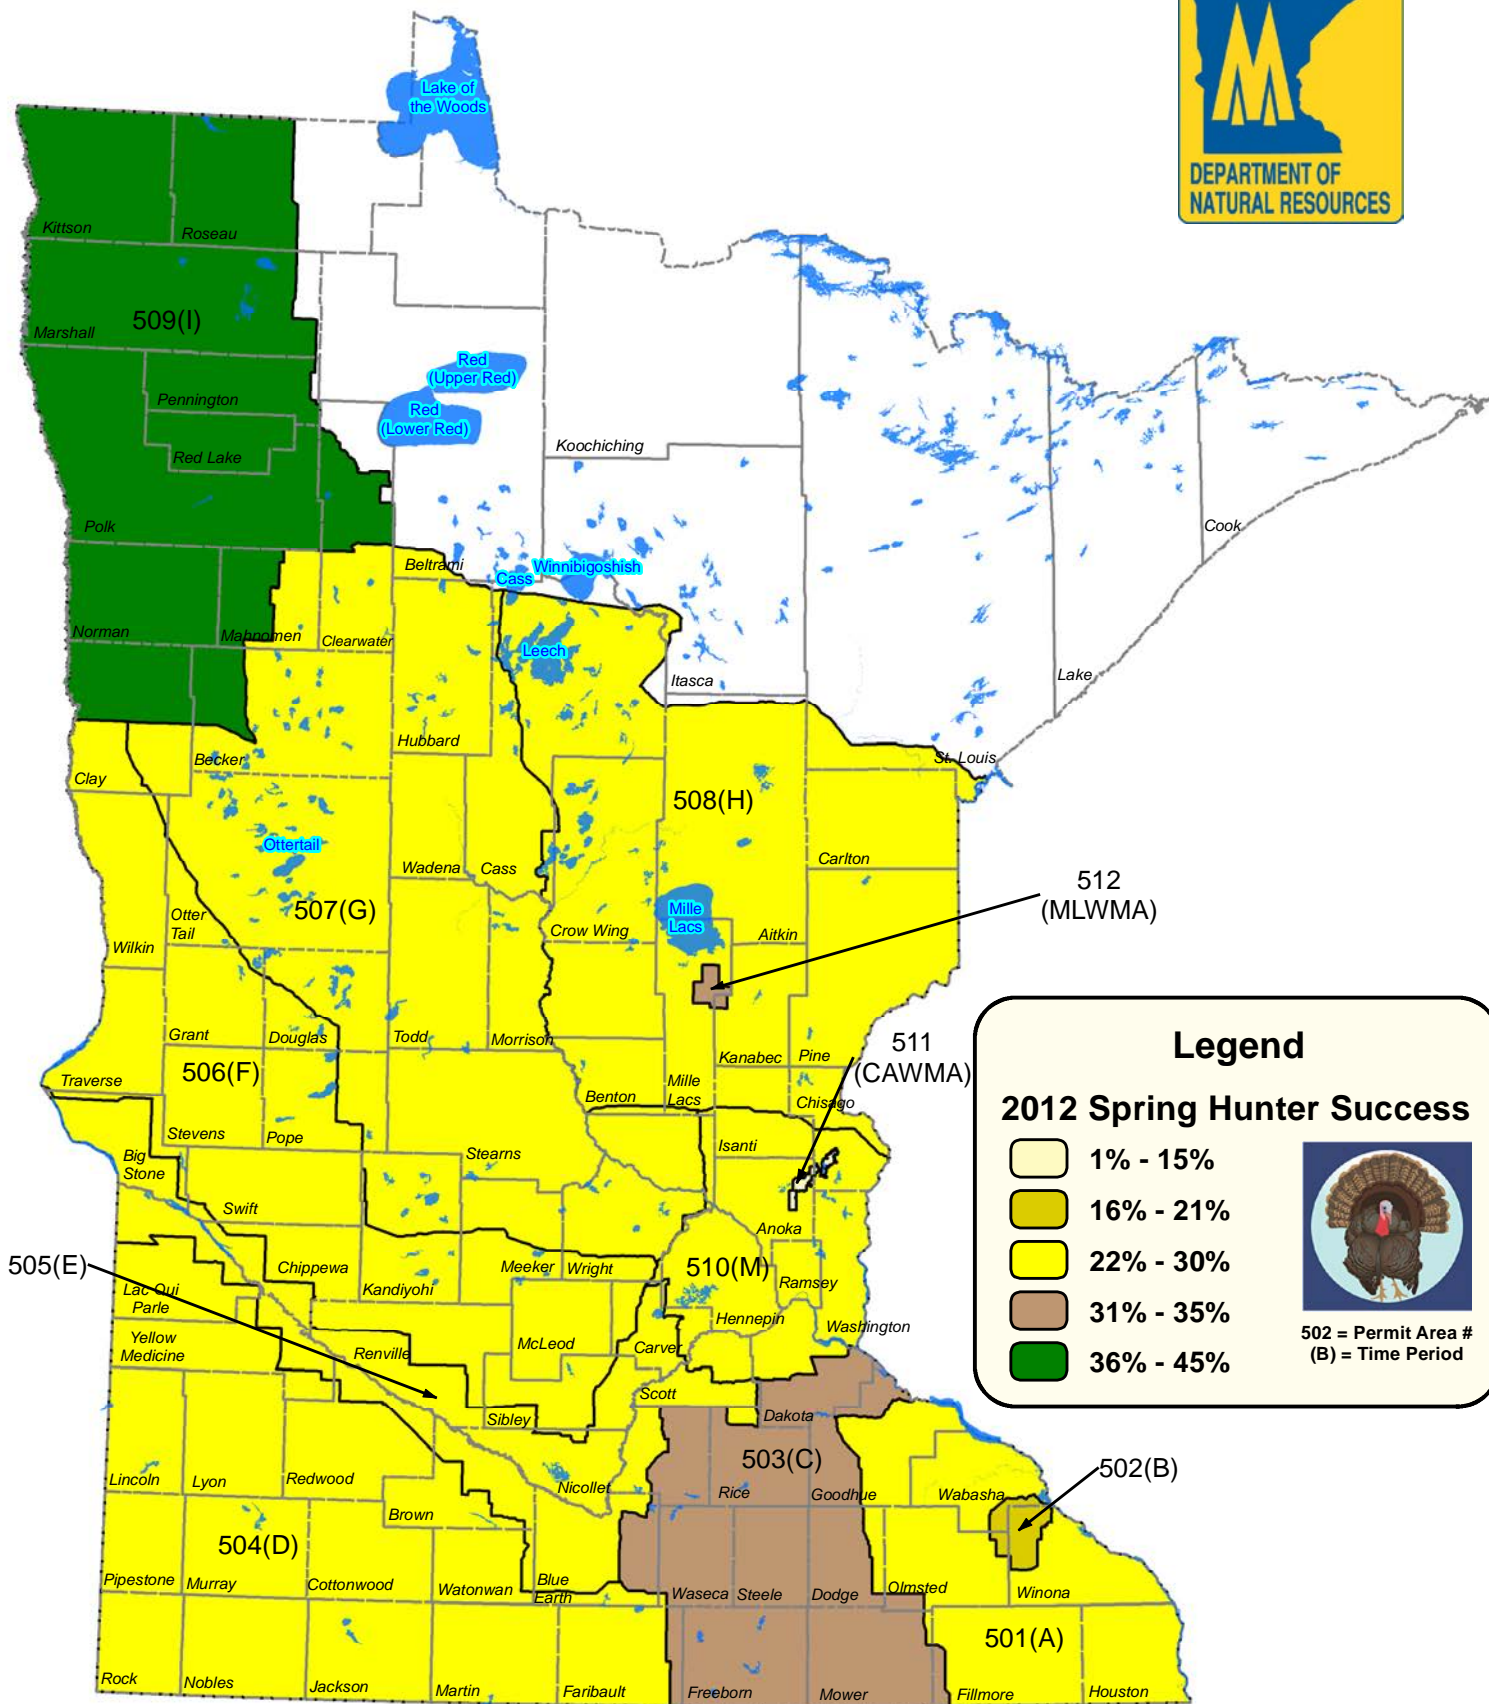

# Spring 2012 Turkey Hunt Hunter Success

### Legend

**2012 Spring Hunter Success**

	1% - 15%
	16% - 21%
	22% - 30%
	31% - 35%
	36% - 45%

502 = Permit Area #  
(B) = Time Period