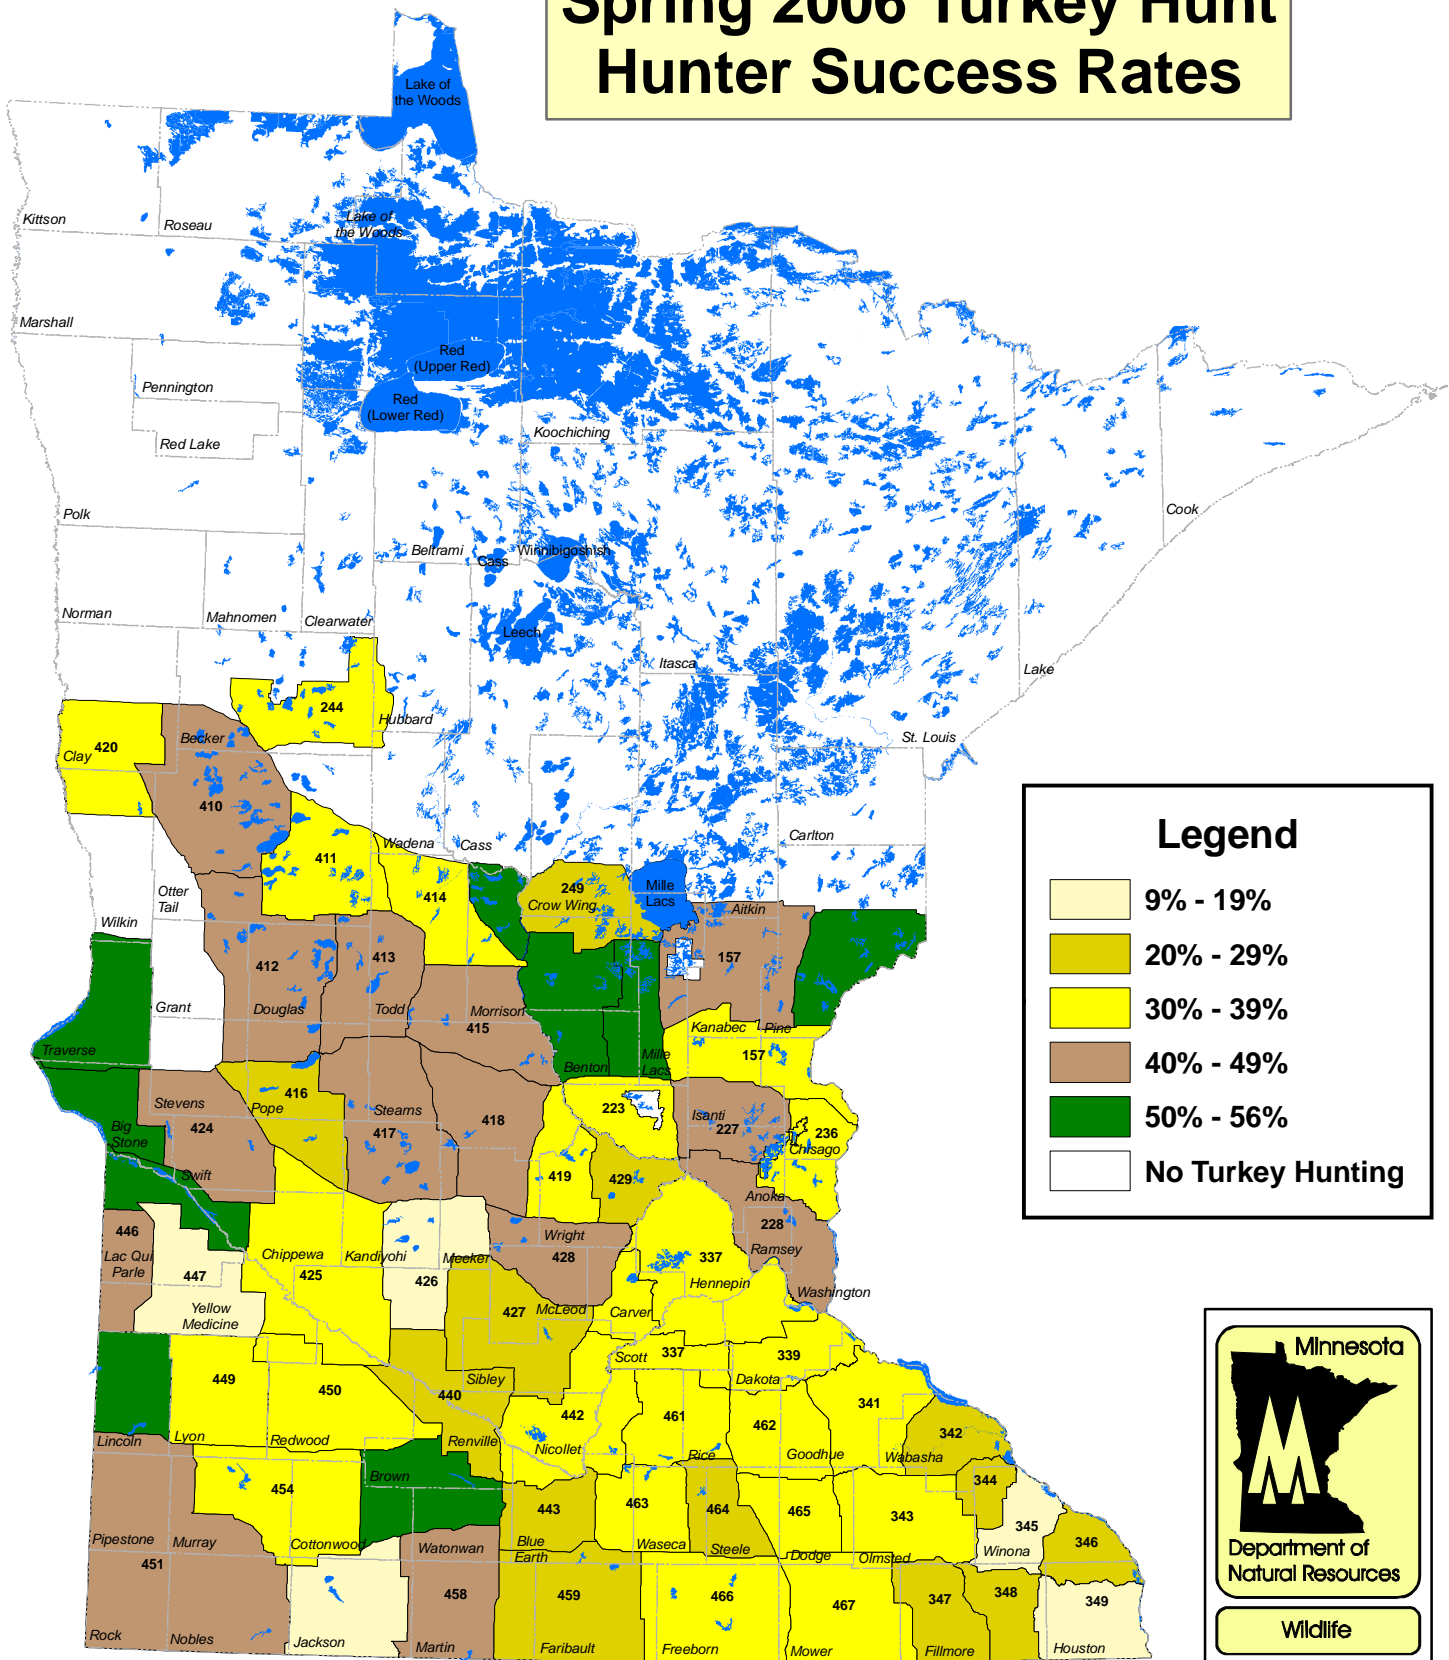

Spring 2006 Turkey Hunt Hunter Success Rates

Legend

- 9% - 19%
- 20% - 29%
- 30% - 39%
- 40% - 49%
- 50% - 56%
- No Turkey Hunting