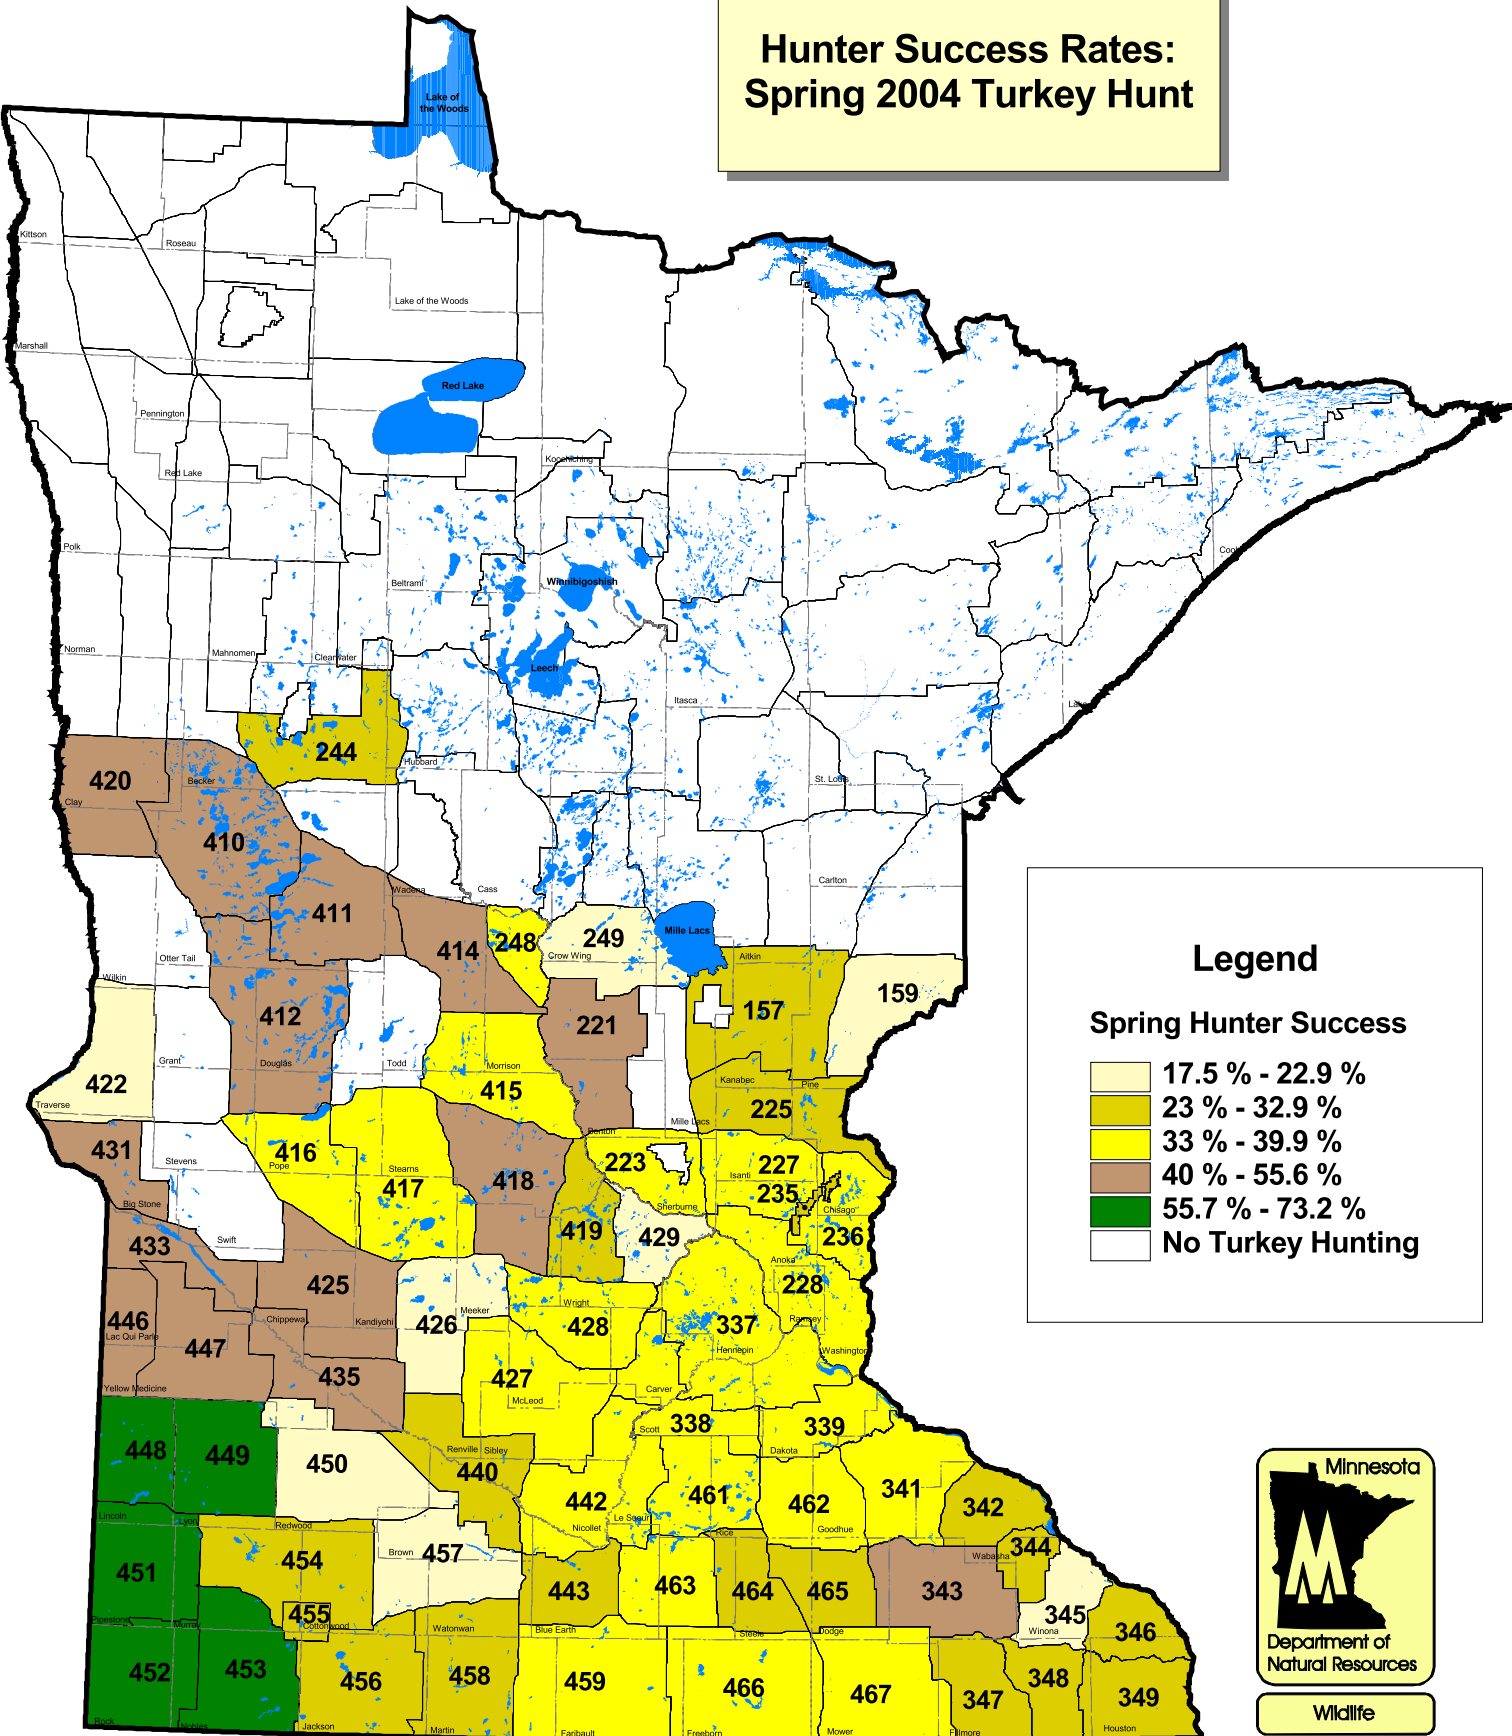

Hunter Success Rates: Spring 2004 Turkey Hunt

Legend

Spring Hunter Success

- 17.5% - 22.9%
- 23% - 32.9%
- 33% - 39.9%
- 40% - 55.6%
- 55.7% - 73.2%
- No Turkey Hunting