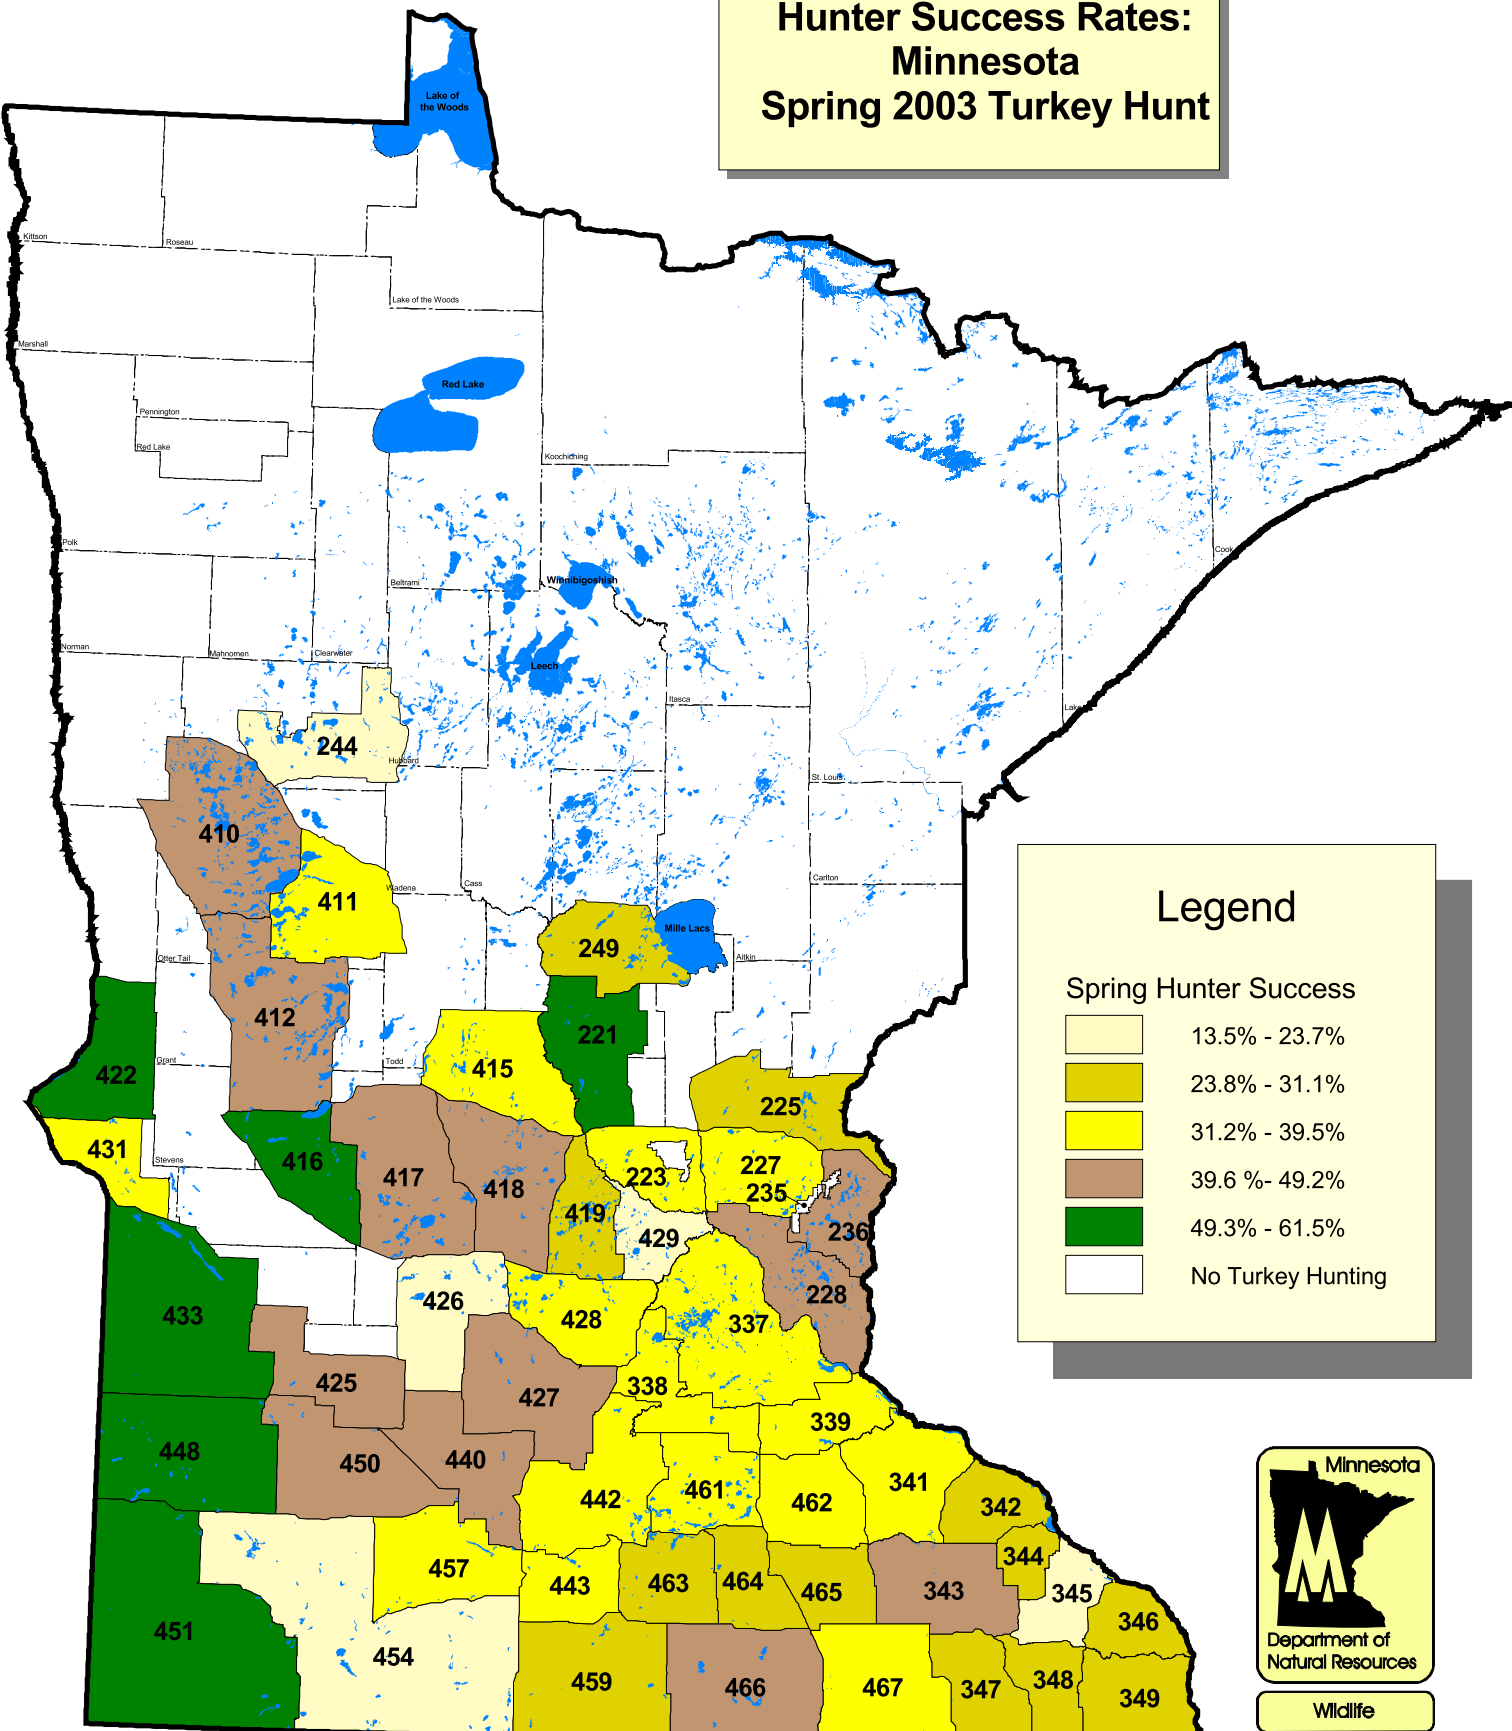

# Hunter Success Rates: Minnesota Spring 2003 Turkey Hunt

## Legend

### Spring Hunter Success

	13.5% - 23.7%
	23.8% - 31.1%
	31.2% - 39.5%
	39.6% - 49.2%
	49.3% - 61.5%
	No Turkey Hunting