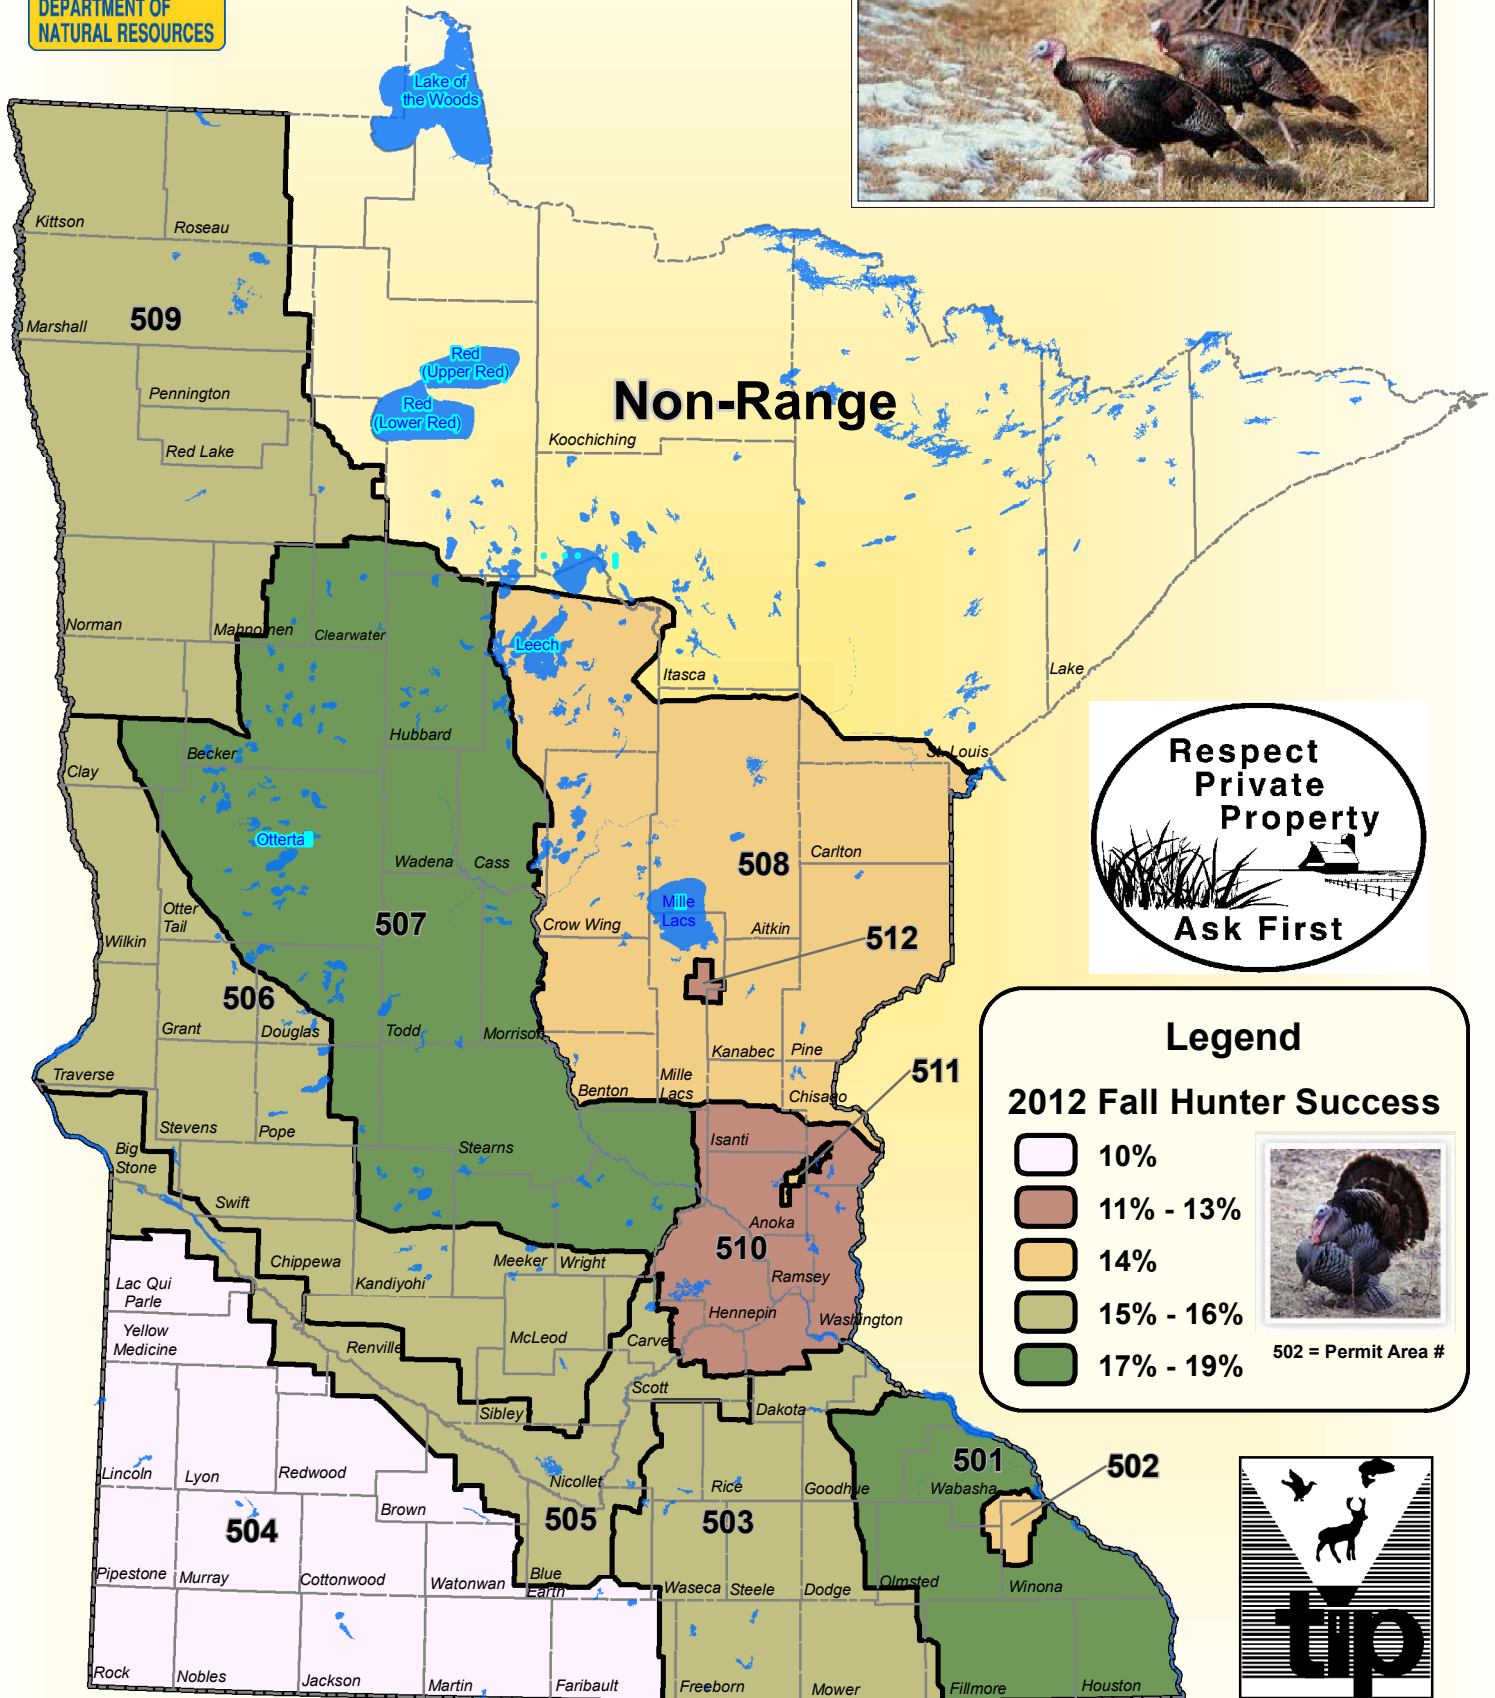

Fall 2012 Turkey Hunt Hunter Success

Legend

2012 Fall Hunter Success

- 10%
- 11% - 13%
- 14%
- 15% - 16%
- 17% - 19%

502 = Permit Area #

1 in = 46 miles

| | | | |
|-------------|-----|-----------------------|-----|
| Permit Area | 501 | had a success rate of | 18% |
| Permit Area | 502 | had a success rate of | 14% |
| Permit Area | 503 | had a success rate of | 16% |
| Permit Area | 504 | had a success rate of | 10% |
| Permit Area | 505 | had a success rate of | 16% |
| Permit Area | 506 | had a success rate of | 16% |
| Permit Area | 507 | had a success rate of | 19% |
| Permit Area | 508 | had a success rate of | 14% |
| Permit Area | 509 | had a success rate of | 15% |
| Permit Area | 510 | had a success rate of | 13% |
| Permit Area | 511 | had a success rate of | 14% |
| Permit Area | 512 | had a success rate of | 12% |