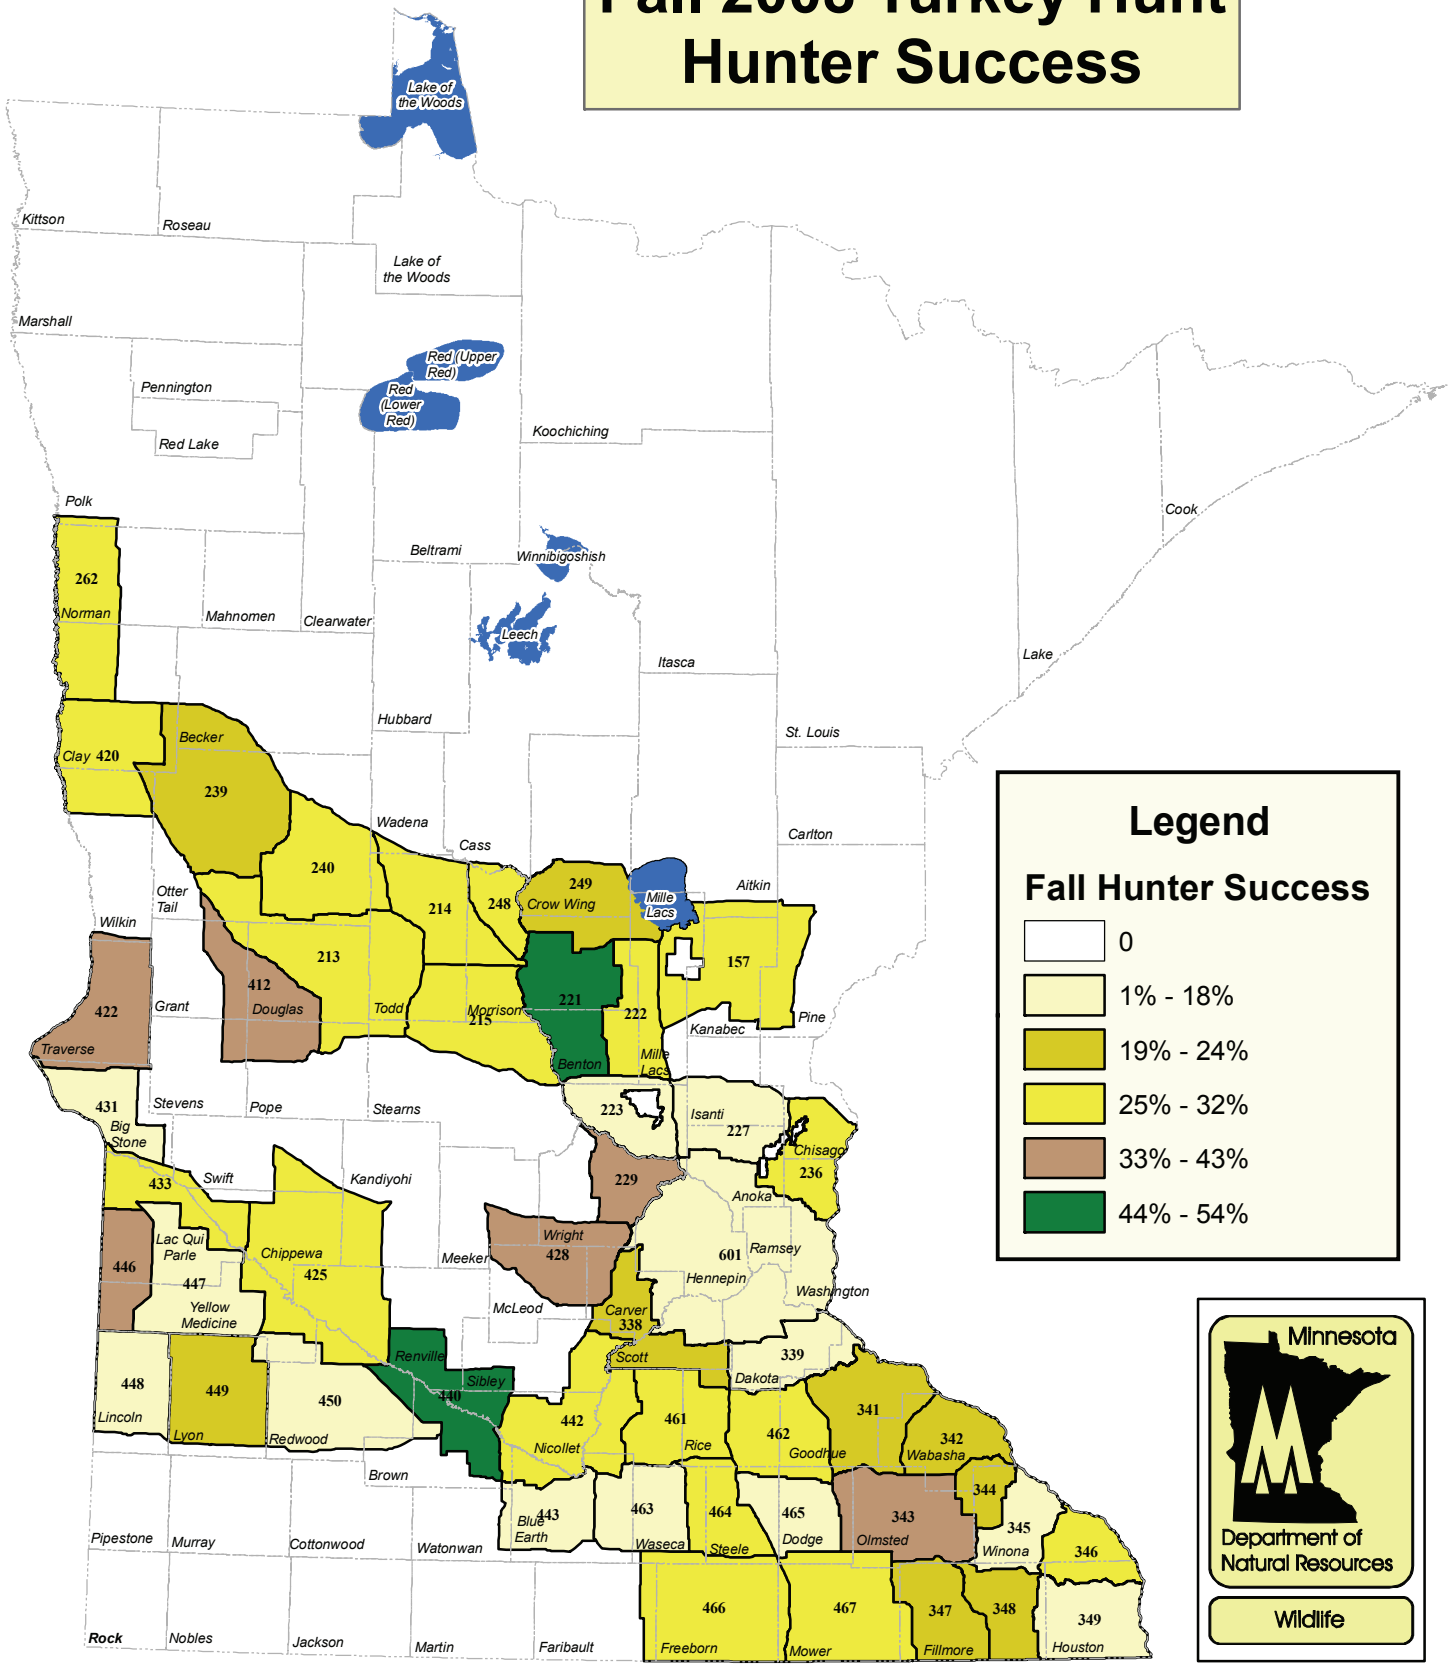

Fall 2008 Turkey Hunt Hunter Success

Legend

Fall Hunter Success

- 0
- 1% - 18%
- 19% - 24%
- 25% - 32%
- 33% - 43%
- 44% - 54%