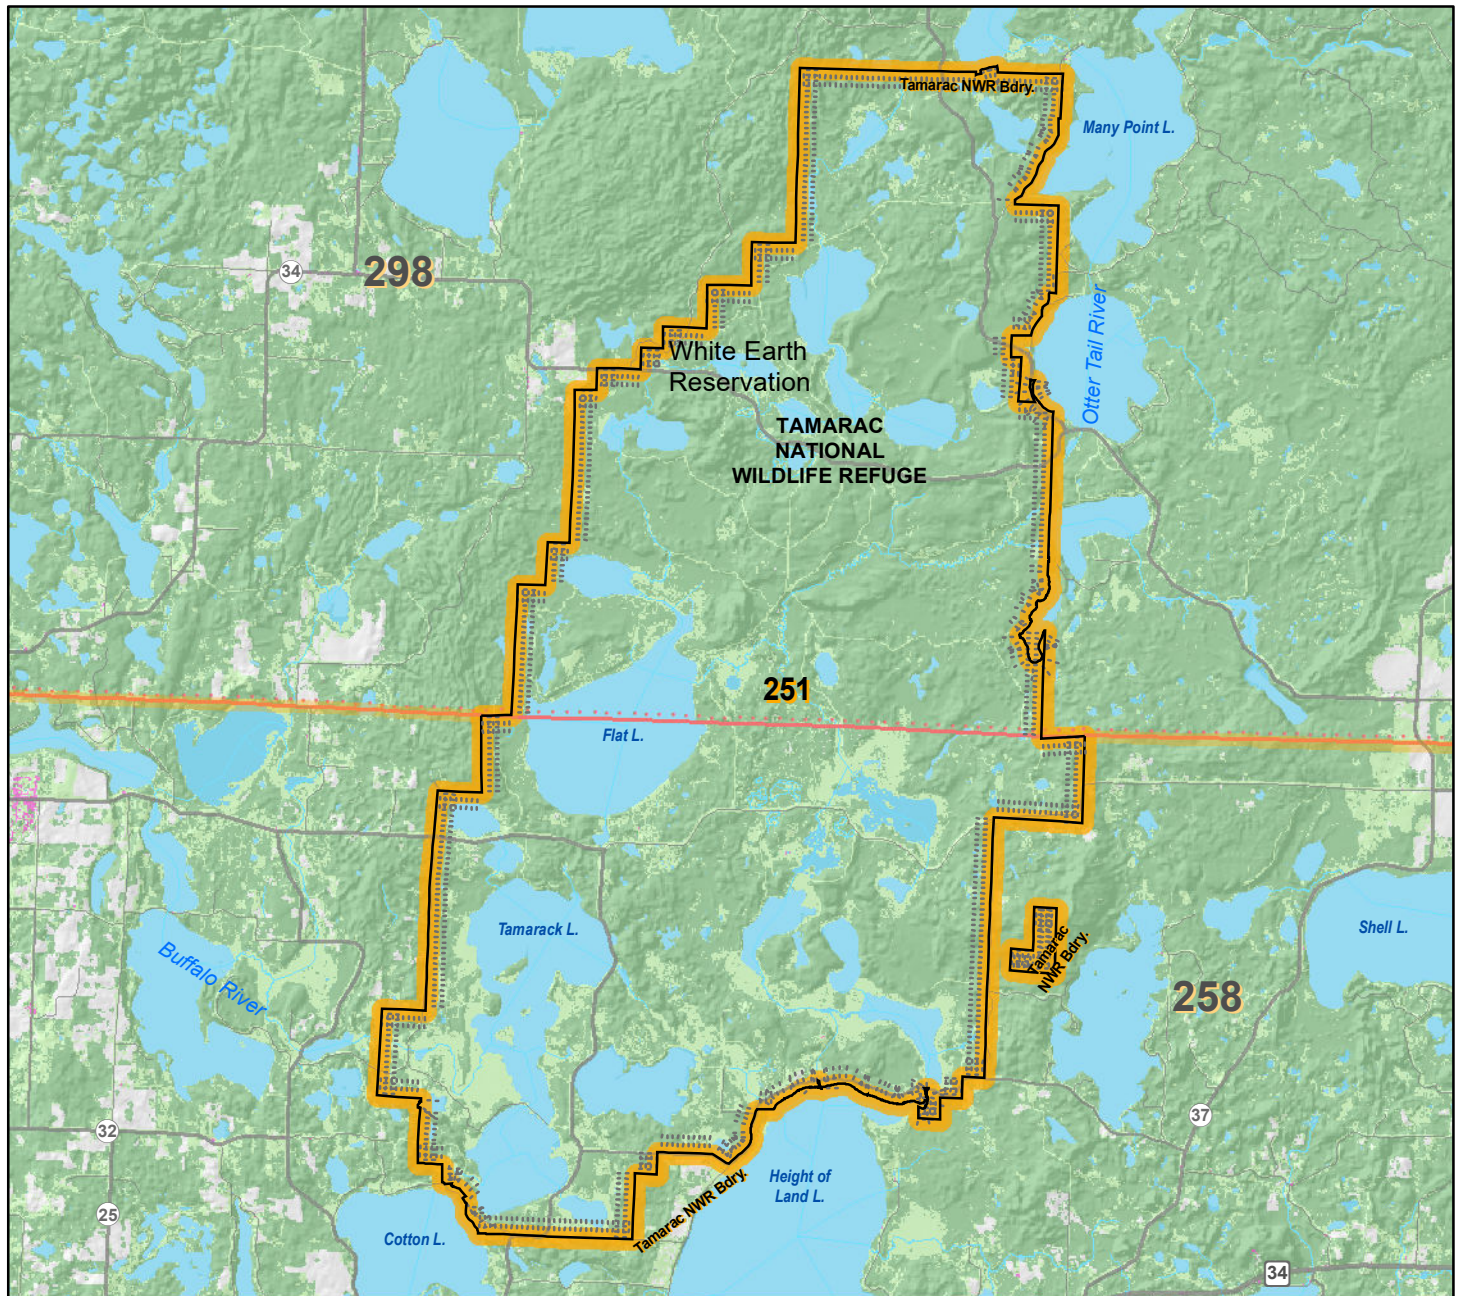

Deer Permit Area 251 Land Cover

The State of Minnesota and the Minnesota Department of Natural Resources makes no representations or warranties expressed or implied, with respect to the use of maps or geographic data provided here with regardless of its format or the means of its transmission. There is no guarantee or representation to the user as to the accuracy, currency, suitability, or reliability of this data for any purpose. The user accepts the data as is. The State of Minnesota assumes no responsibility for loss or damage incurred as a result of any user reliance on this data. All maps and other material provided herein are protected by copyright.

mndnr.gov/deermap
Date: 8/1/2023