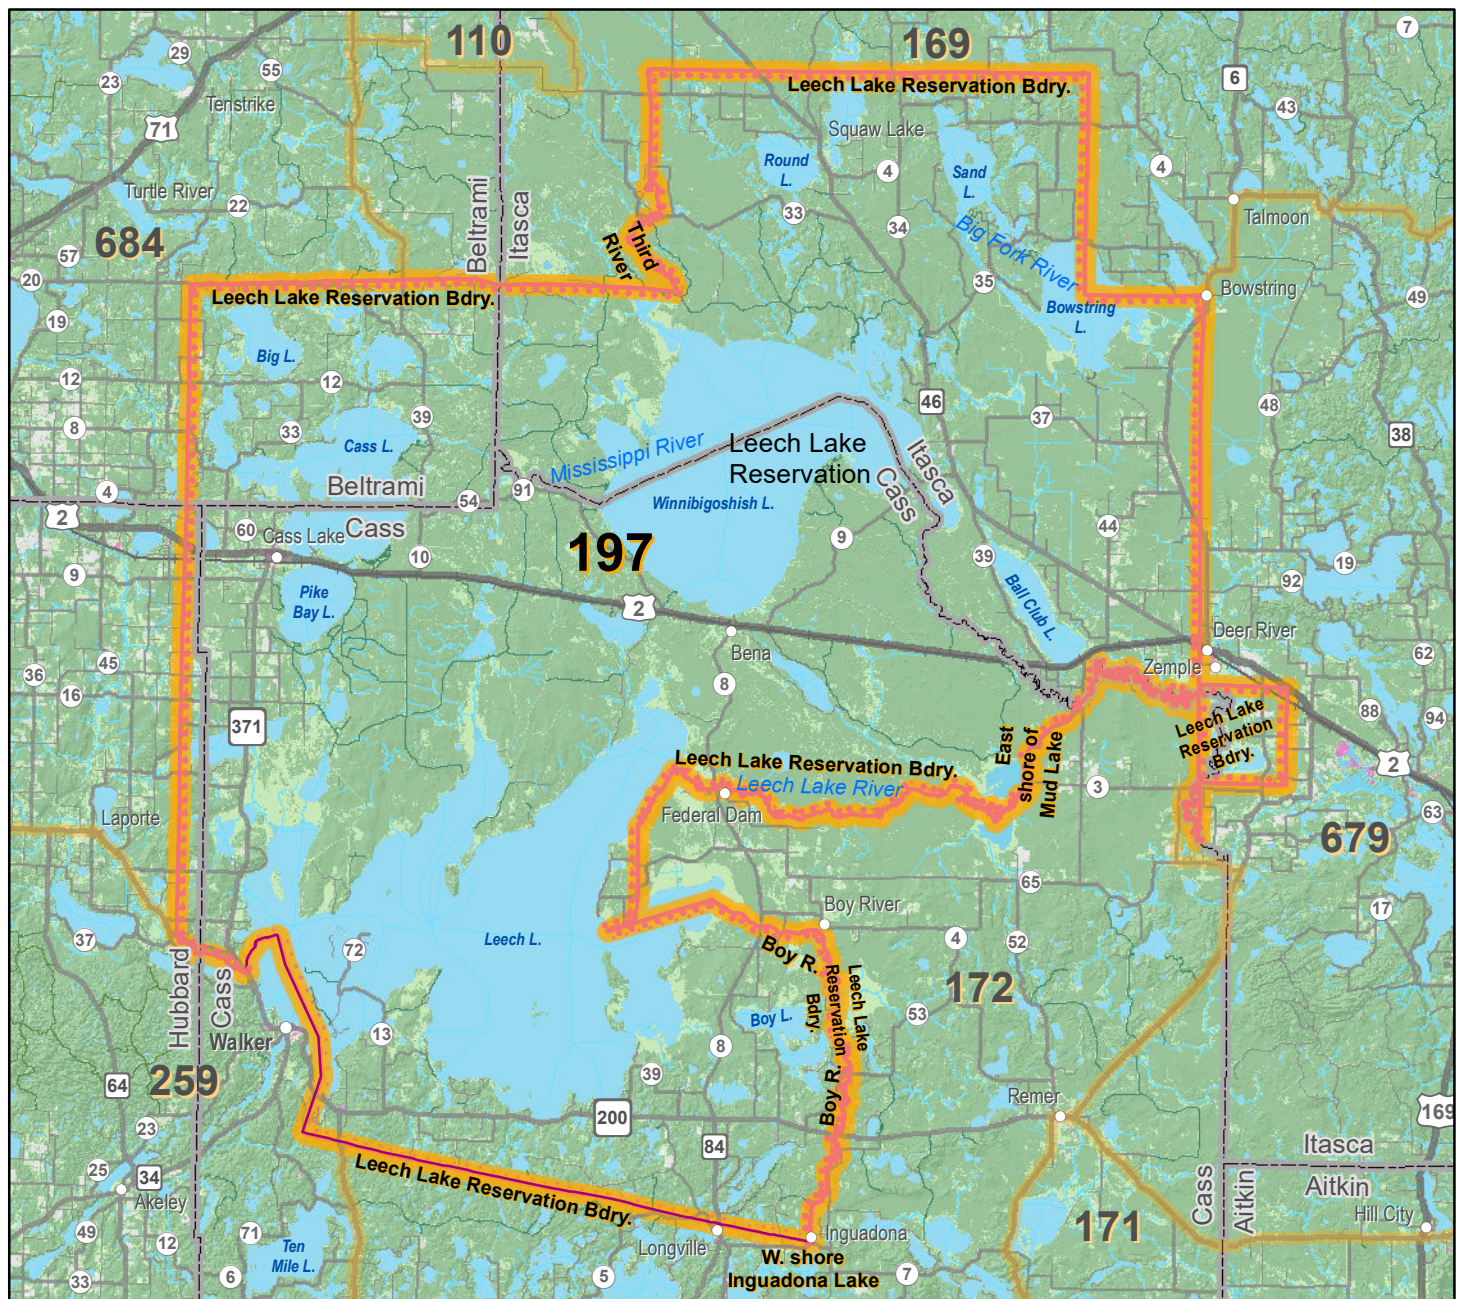

Deer Permit Area 197 Land Cover

mndnr.gov/deermap

Date: 8/1/2023

The State of Minnesota and the Minnesota Department of Natural Resources makes no representations or warranties expressed or implied, with respect to the use of maps or geographic data provided here with regardless of its format or the means of its transmission. There is no guarantee or representation to the user as to the accuracy, currency, suitability, or reliability of this data for any purpose. The user accepts the data as is. The State of Minnesota assumes no responsibility for loss or damage incurred as a result of any user reliance on this data. All maps and other material provided herein are protected by copyright.