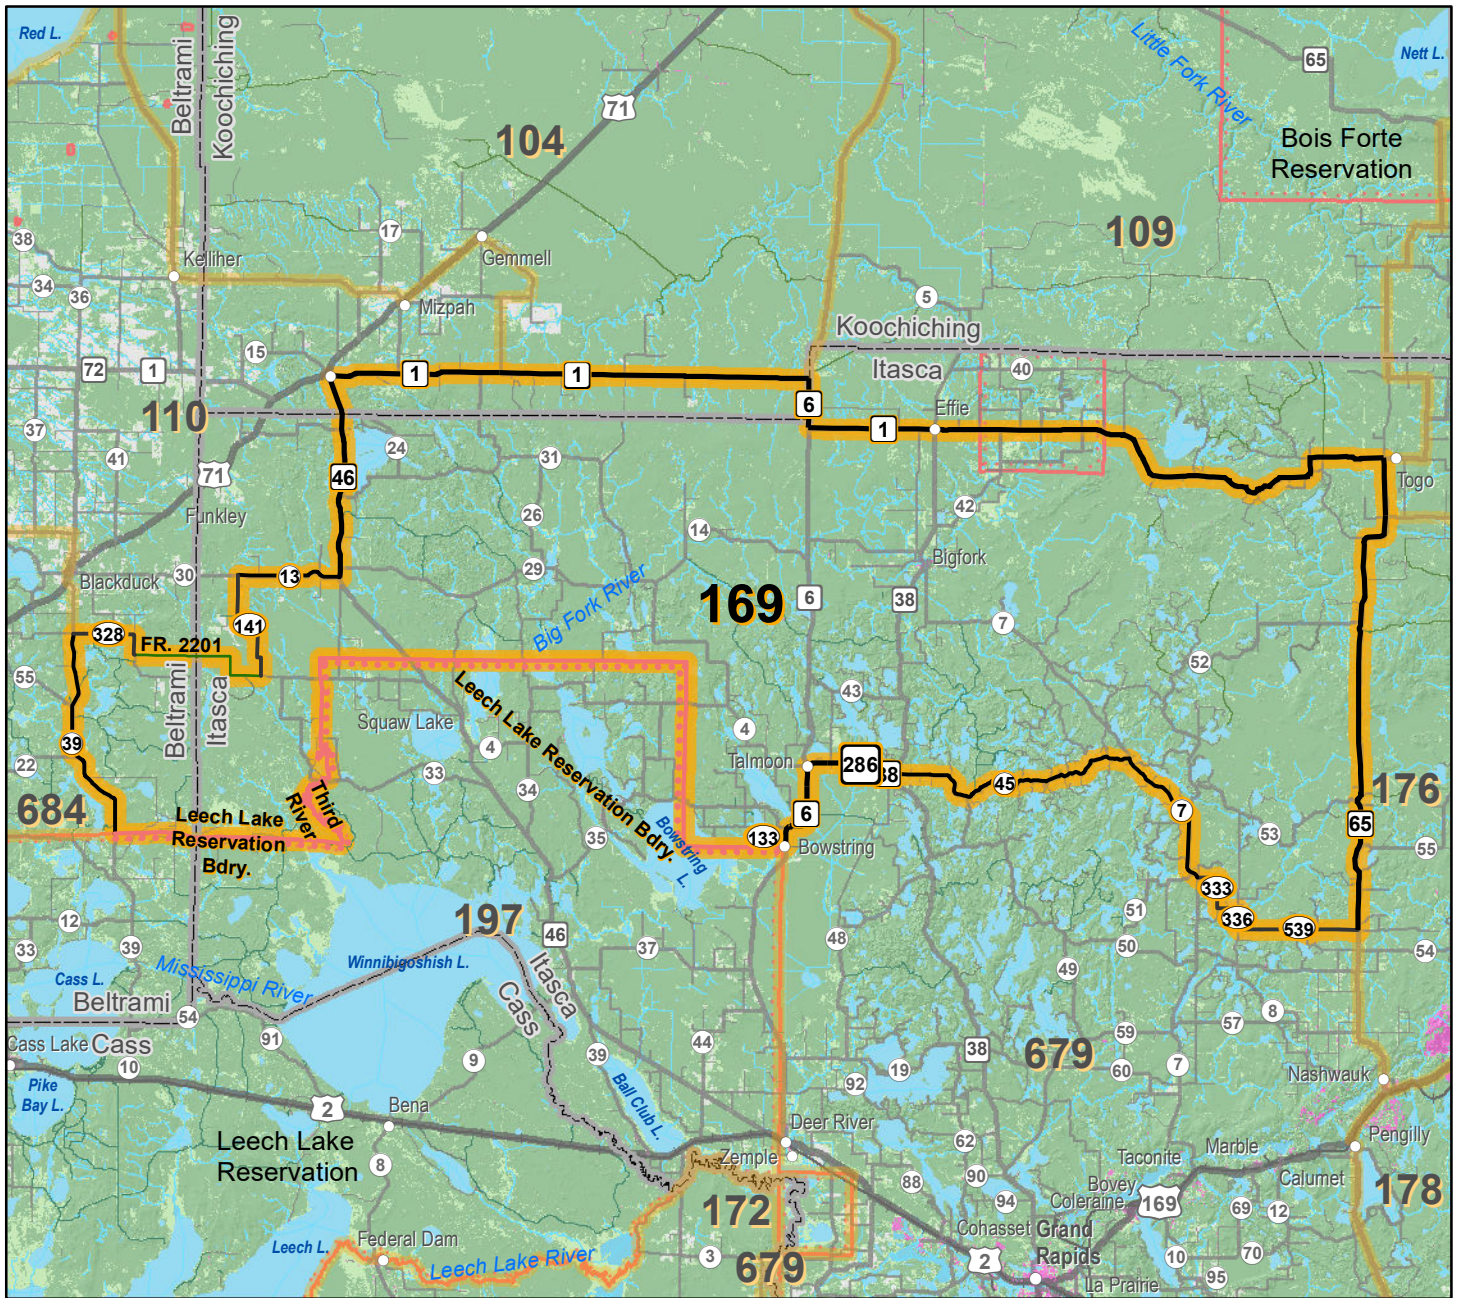

Deer Permit Area 169 Land Cover

The State of Minnesota and the Minnesota Department of Natural Resources makes no representations or warranties expressed or implied, with respect to the use of maps or geographic data provided here with regardless of its format or the means of its transmission. There is no guarantee or representation to the user as to the accuracy, currency, suitability, or reliability of this data for any purpose. The user accepts the data as is. The State of Minnesota assumes no responsibility for loss or damage incurred as a result of any user reliance on this data. All maps and other material provided herein are protected by copyright.

mndnr.gov/deermap
Date: 8/1/2023