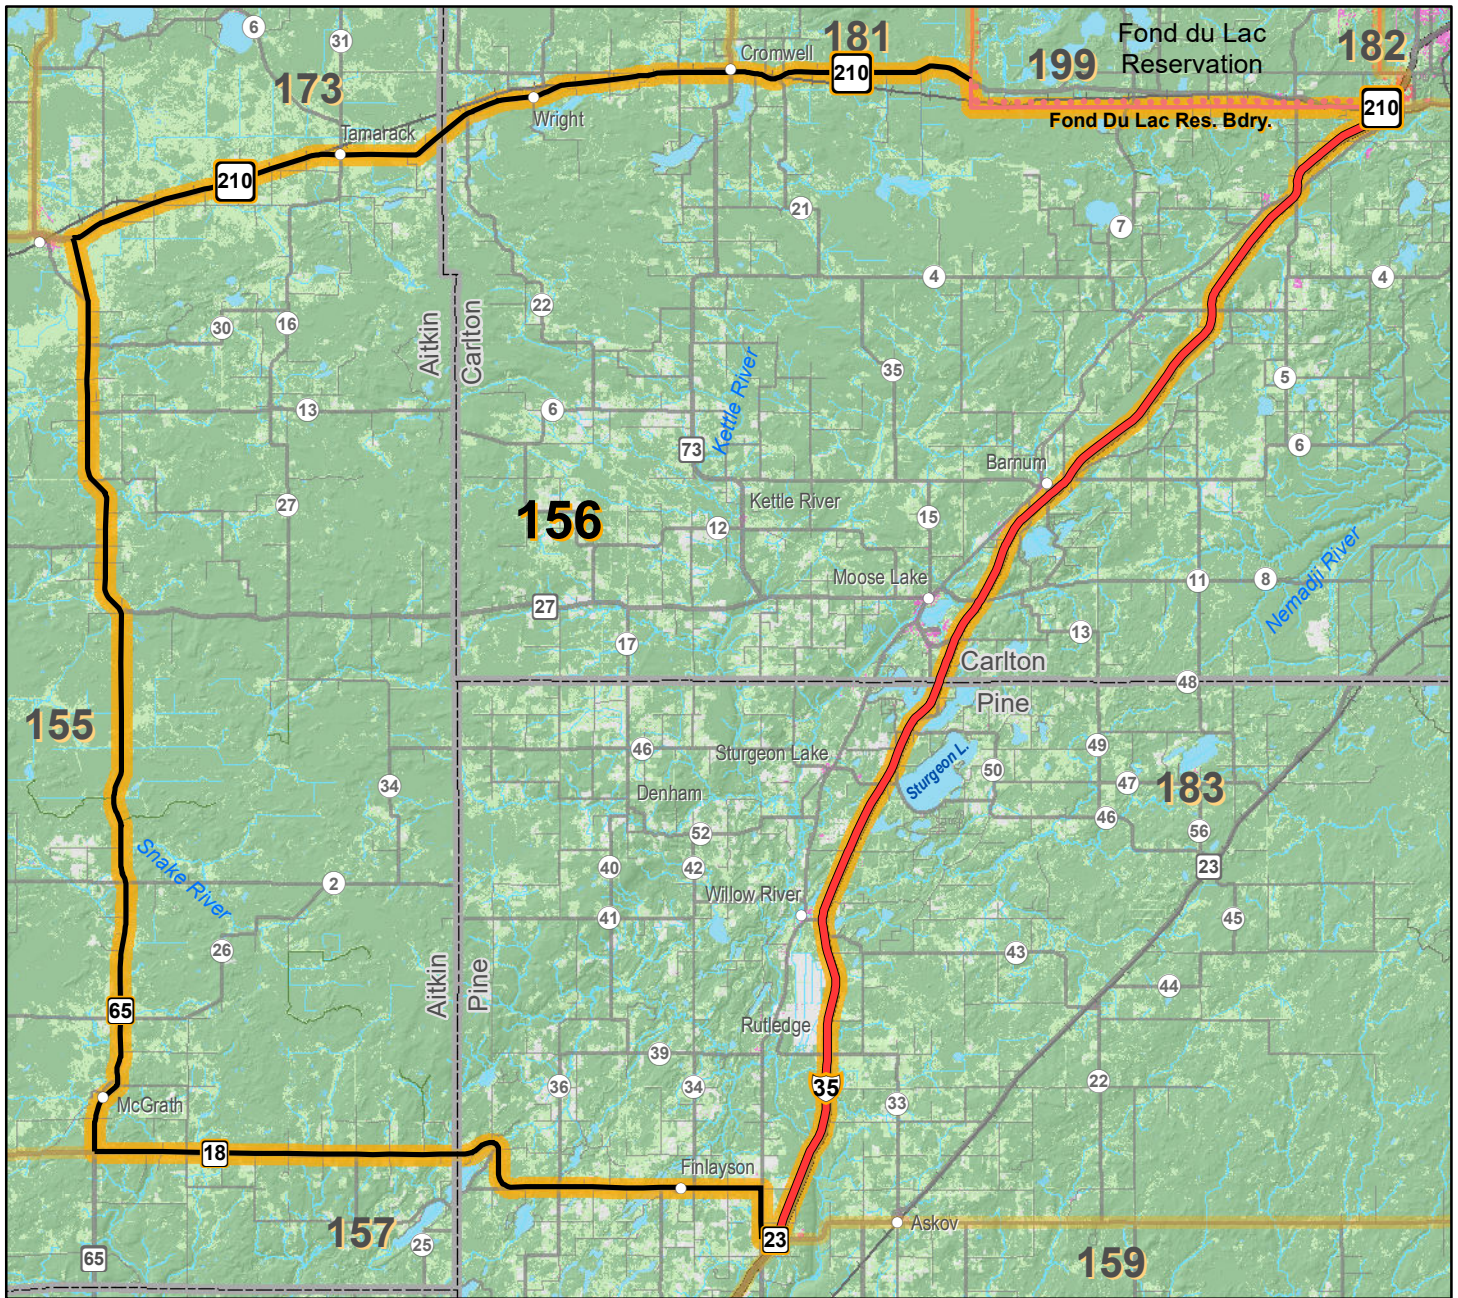

Deer Permit Area 156 Land Cover

The State of Minnesota and the Minnesota Department of Natural Resources makes no representations or warranties expressed or implied, with respect to the use of maps or geographic data provided here with regardless of its format or the means of its transmission. There is no guarantee or representation to the user as to the accuracy, currency, suitability, or reliability of this data for any purpose. The user accepts the data as is. The State of Minnesota assumes no responsibility for loss or damage incurred as a result of any user reliance on this data. All maps and other material provided herein are protected by copyright.

mndnr.gov/deermap
Date: 8/1/2023