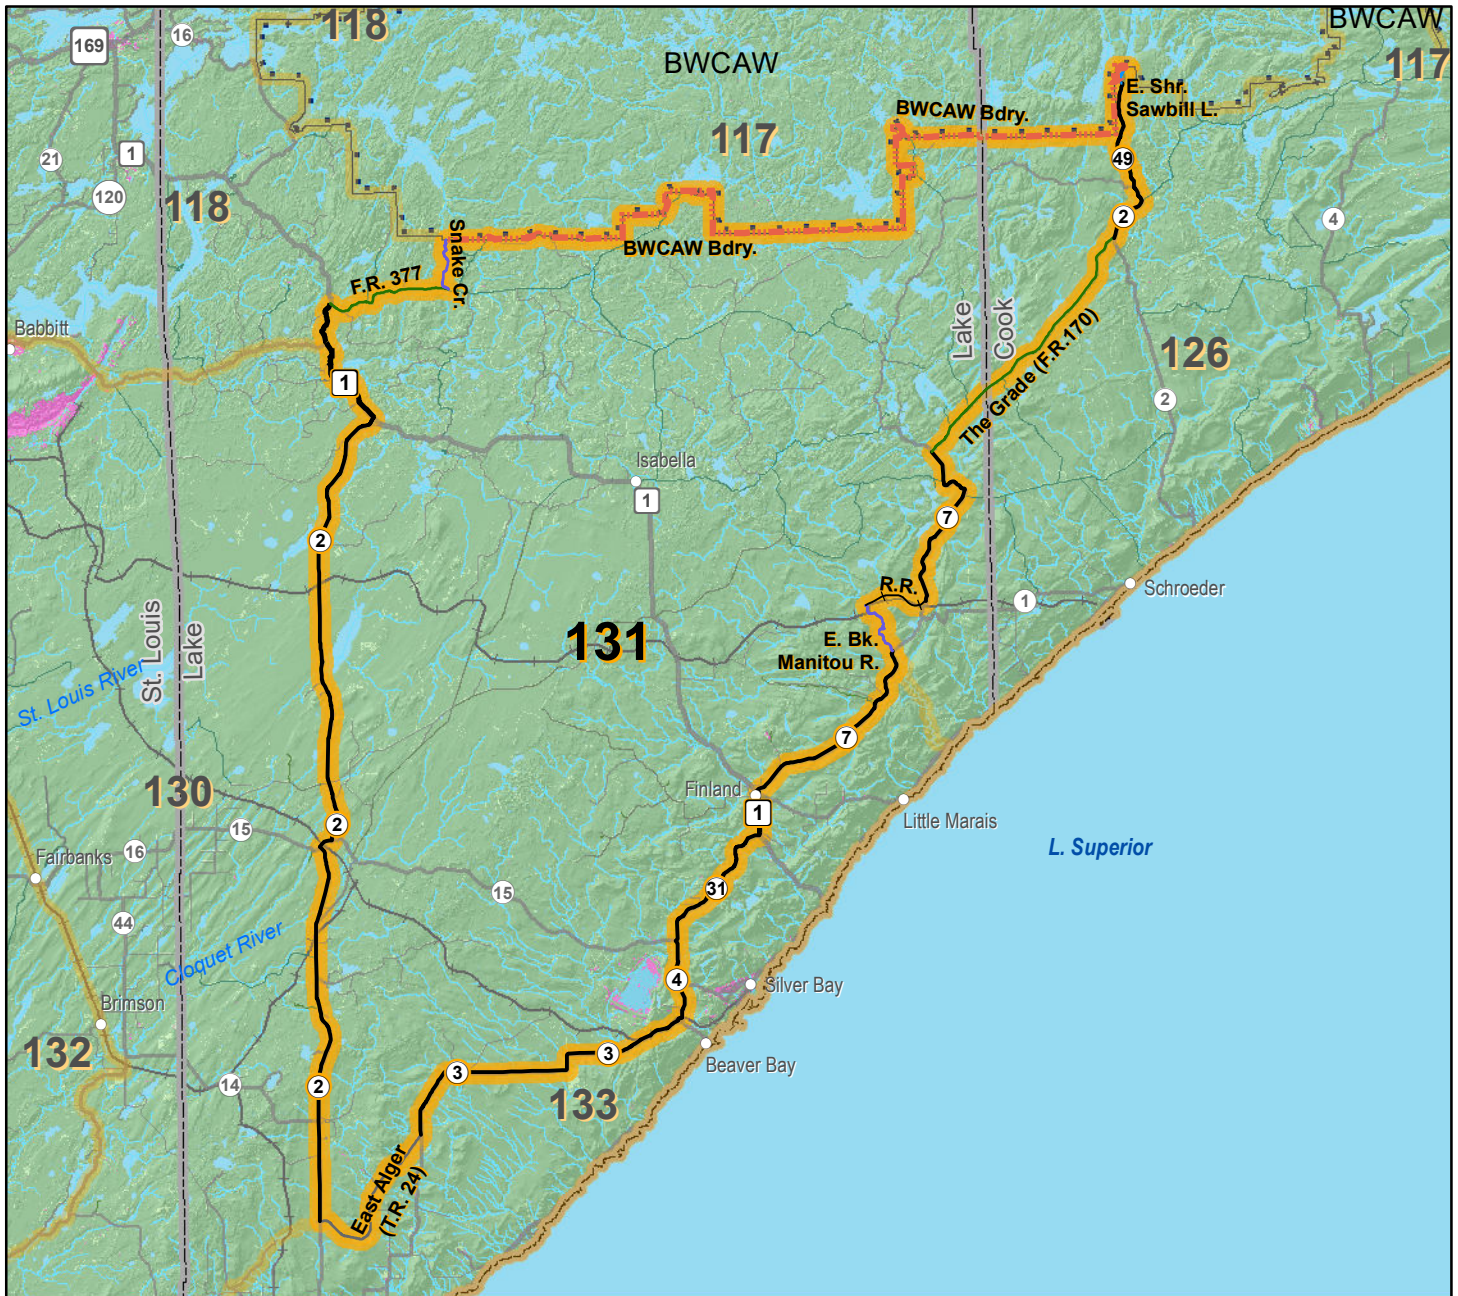

Deer Permit Area 131 Land Cover

The State of Minnesota and the Minnesota Department of Natural Resources makes no representations or warranties expressed or implied, with respect to the use of maps or geographic data provided here with regardless of its format or the means of its transmission. There is no guarantee or representation to the user as to the accuracy, currency, suitability, or reliability of this data for any purpose. The user accepts the data as is. The State of Minnesota assumes no responsibility for loss or damage incurred as a result of any user reliance on this data. All maps and other material provided herein are protected by copyright.

mndnr.gov/deermap

Date: 8/1/2023