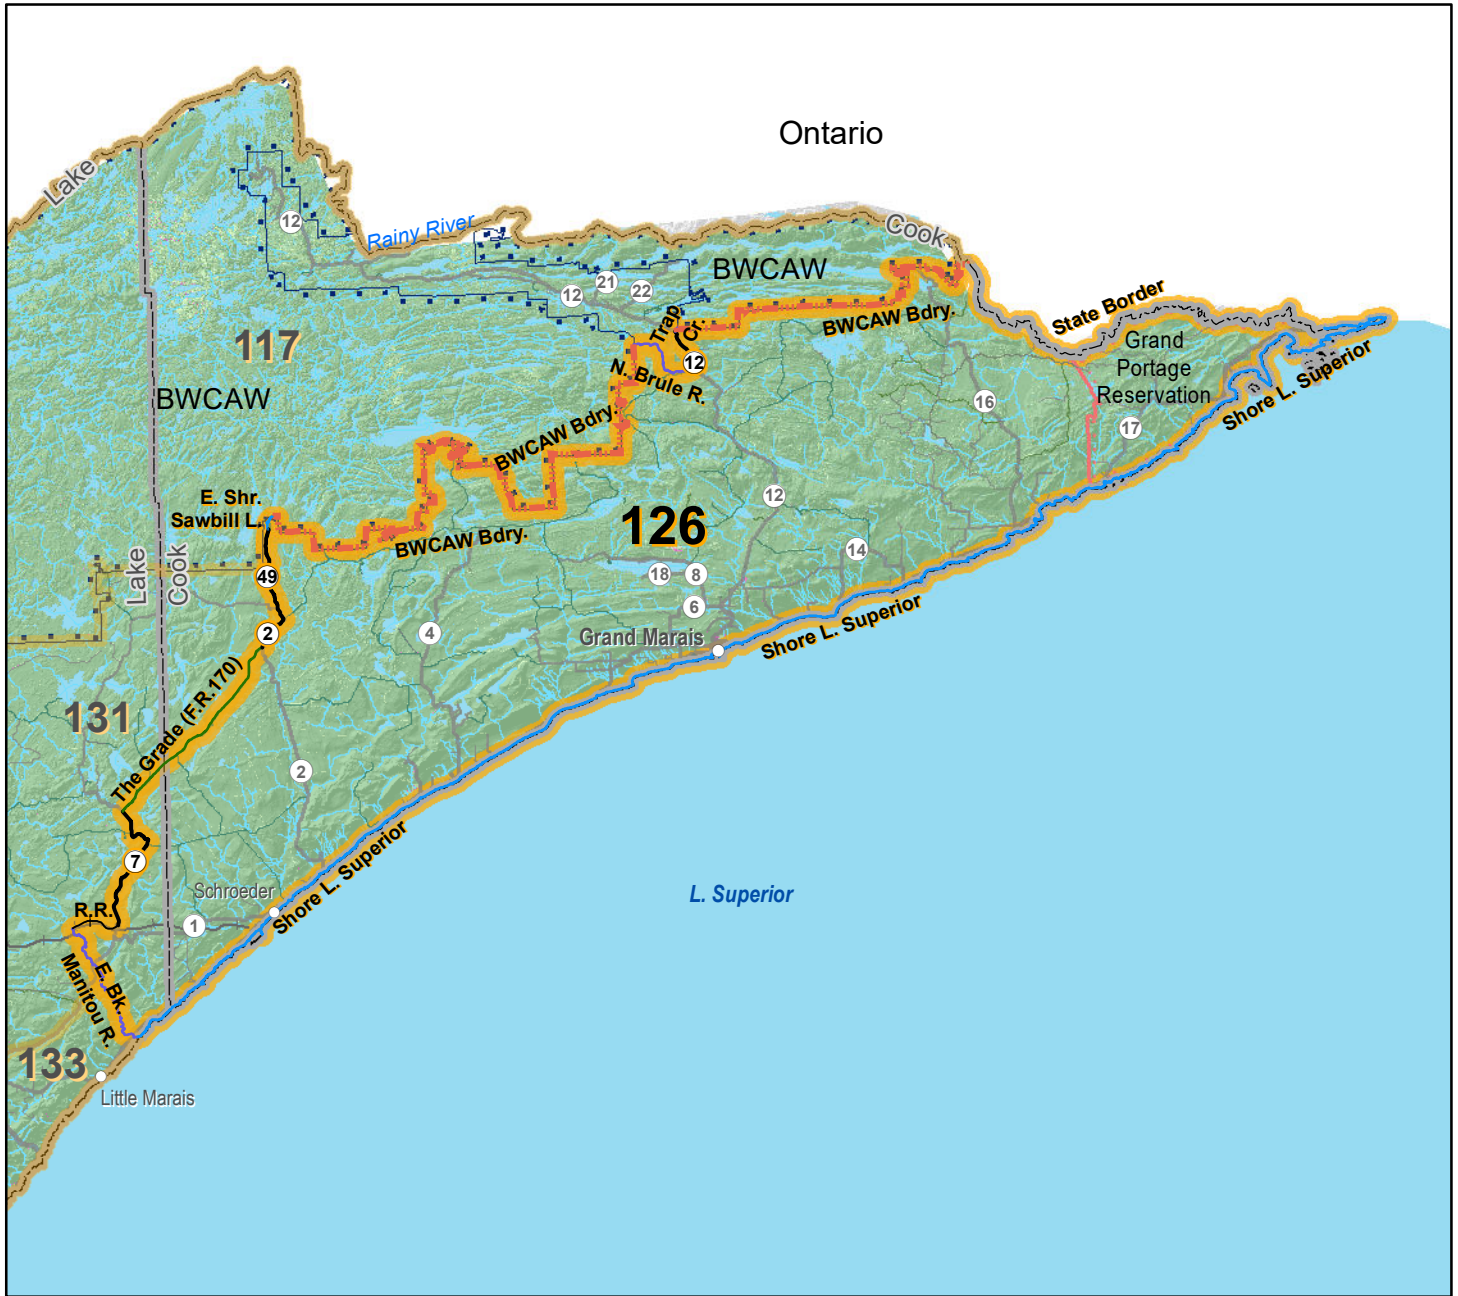

Deer Permit Area 126 Land Cover

The State of Minnesota and the Minnesota Department of Natural Resources makes no representations or warranties expressed or implied, with respect to the use of maps or geographic data provided here with regardless of its format or the means of its transmission. There is no guarantee or representation to the user as to the accuracy, currency, suitability, or reliability of this data for any purpose. The user accepts the data as is. The State of Minnesota assumes no responsibility for loss or damage incurred as a result of any user reliance on this data. All maps and other material provided herein are protected by copyright.

mndnr.gov/deermap
Date: 8/1/2023