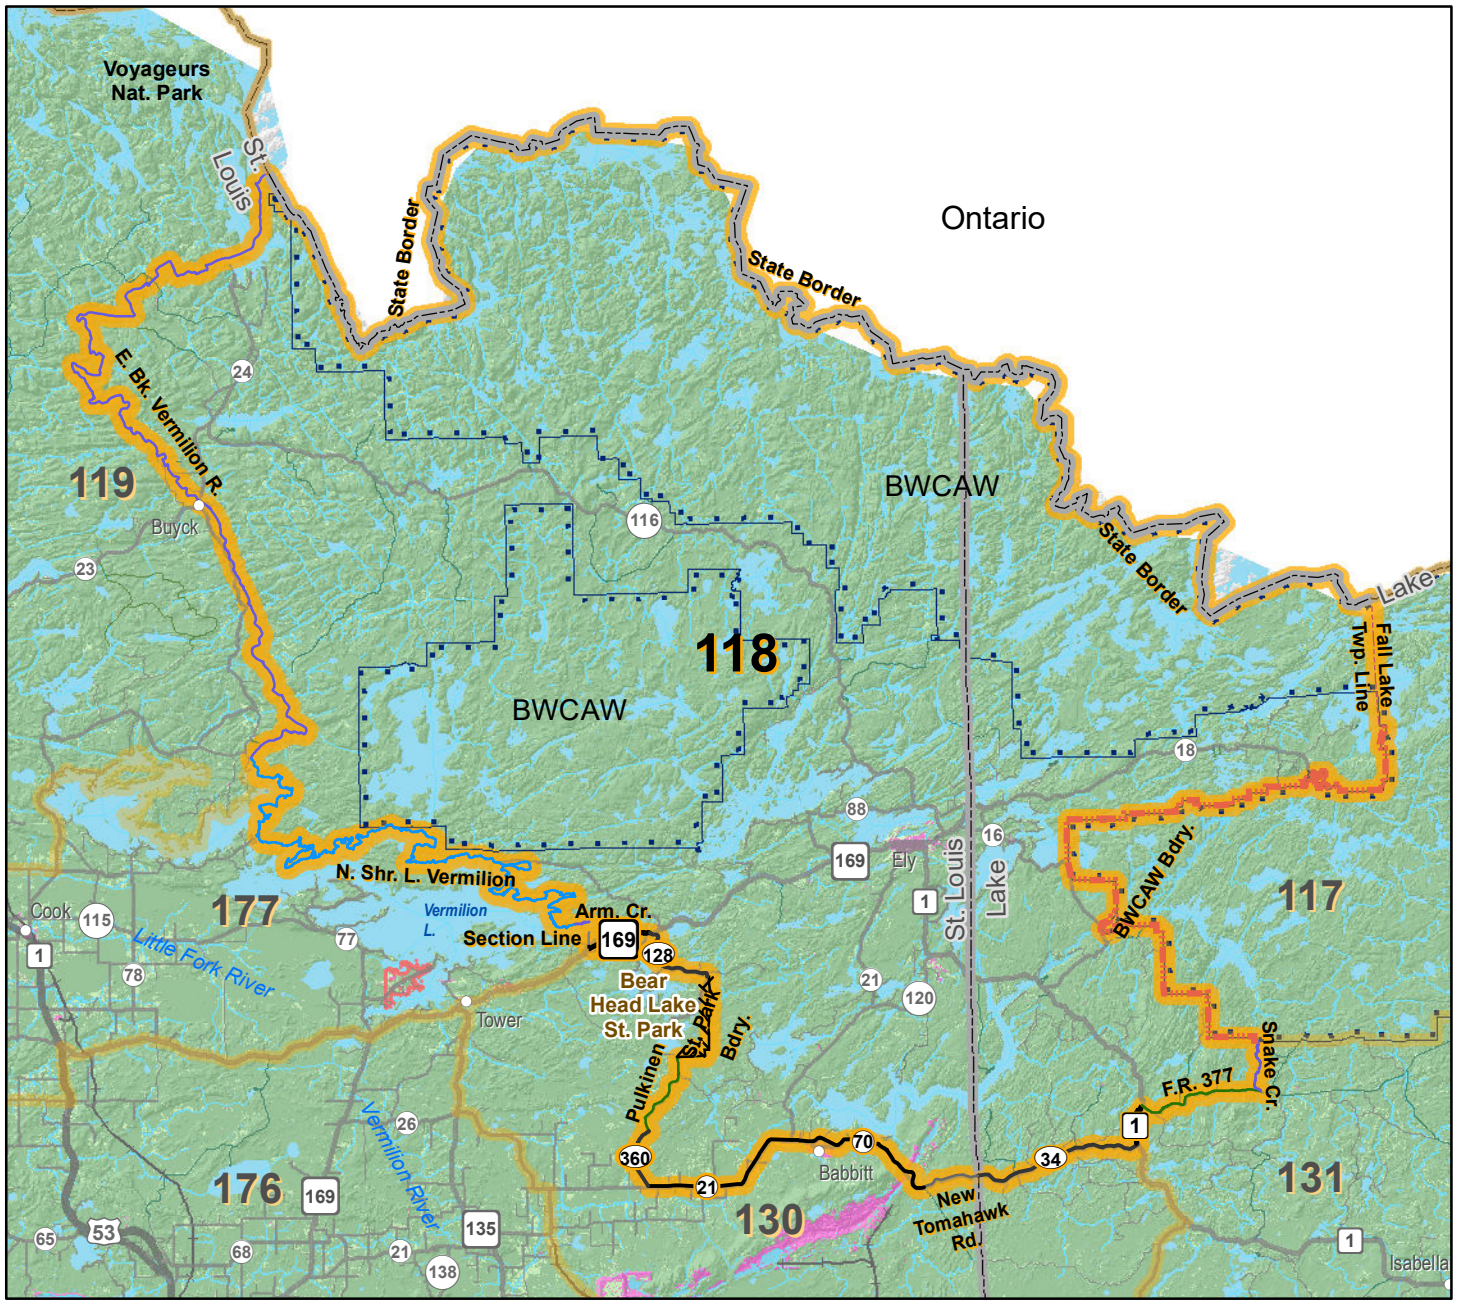

Deer Permit Area 118 Land Cover

The State of Minnesota and the Minnesota Department of Natural Resources makes no representations or warranties expressed or implied, with respect to the use of maps or geographic data provided here with regardless of its format or the means of its transmission. There is no guarantee or representation to the user as to the accuracy, currency, suitability, or reliability of this data for any purpose. The user accepts the data as is. The State of Minnesota assumes no responsibility for loss or damage incurred as a result of any user reliance on this data. All maps and other material provided herein are protected by copyright.

mndnr.gov/deermap

Date: 8/1/2023