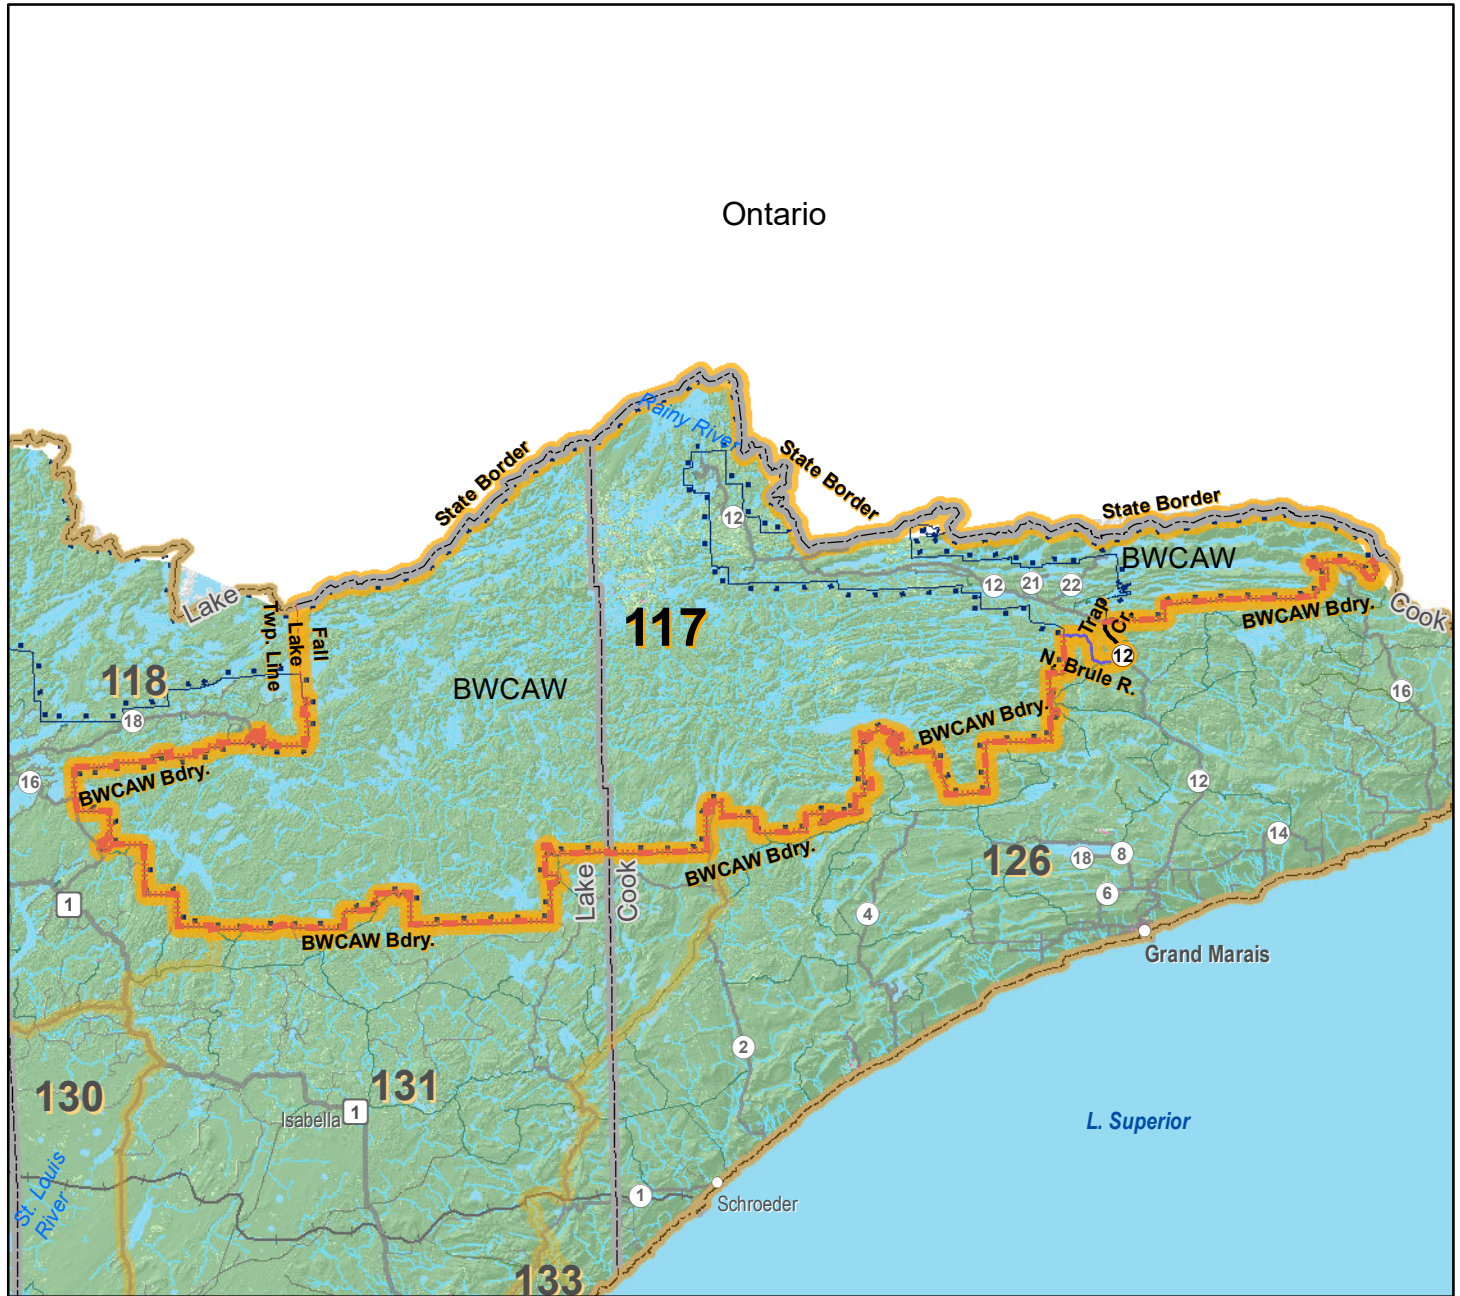

Deer Permit Area 117 Land Cover

mndnr.gov/deermap

Date: 8/1/2023

The State of Minnesota and the Minnesota Department of Natural Resources makes no representations or warranties expressed or implied, with respect to the use of maps or geographic data provided here with regardless of its format or the means of its transmission. There is no guarantee or representation to the user as to the accuracy, currency, suitability, or reliability of this data for any purpose. The user accepts the data as is. The State of Minnesota assumes no responsibility for loss or damage incurred as a result of any user reliance on this data. All maps and other material provided herein are protected by copyright.