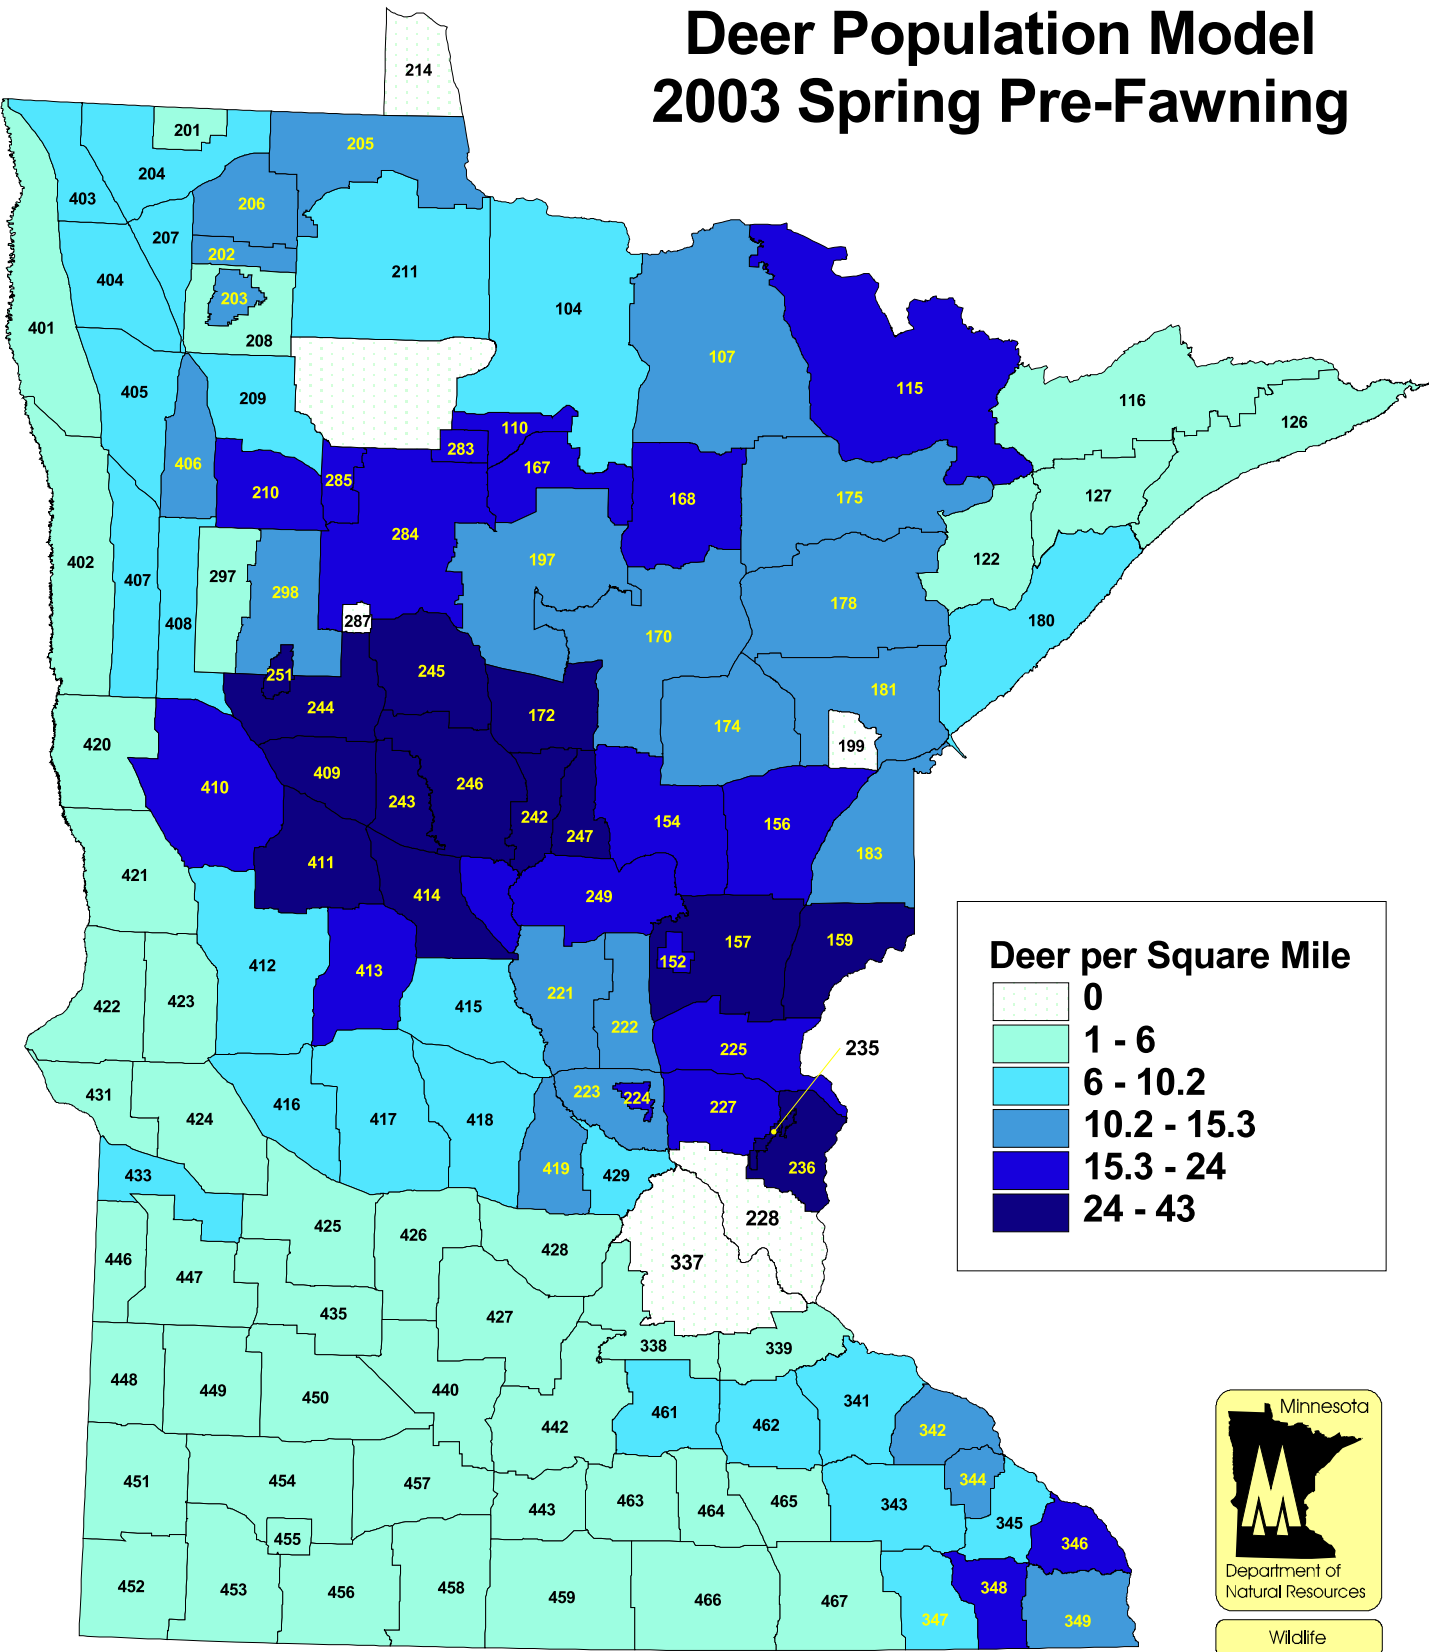

Deer Density from Deer Population Model 2003 Spring Pre-Fawning

Areas not modeled include the two metro permit areas, Itasca State Park, Fond du Lac Reservation, Red Lake Reservation and the Northwest Angle.