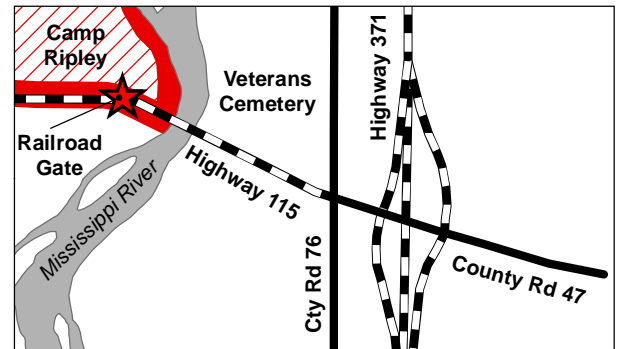

CAMP RIPLEY BOUNDARY

OBEY THESE SIGNS

↑ 24 miles to Brainerd
↓ 5 miles to Little Falls

★ HUNT CHECK STATION (STOP HERE)
★ RAILROAD GATE (ENTRANCE & EXIT)
★ MAIN GATE (EXIT ONLY)