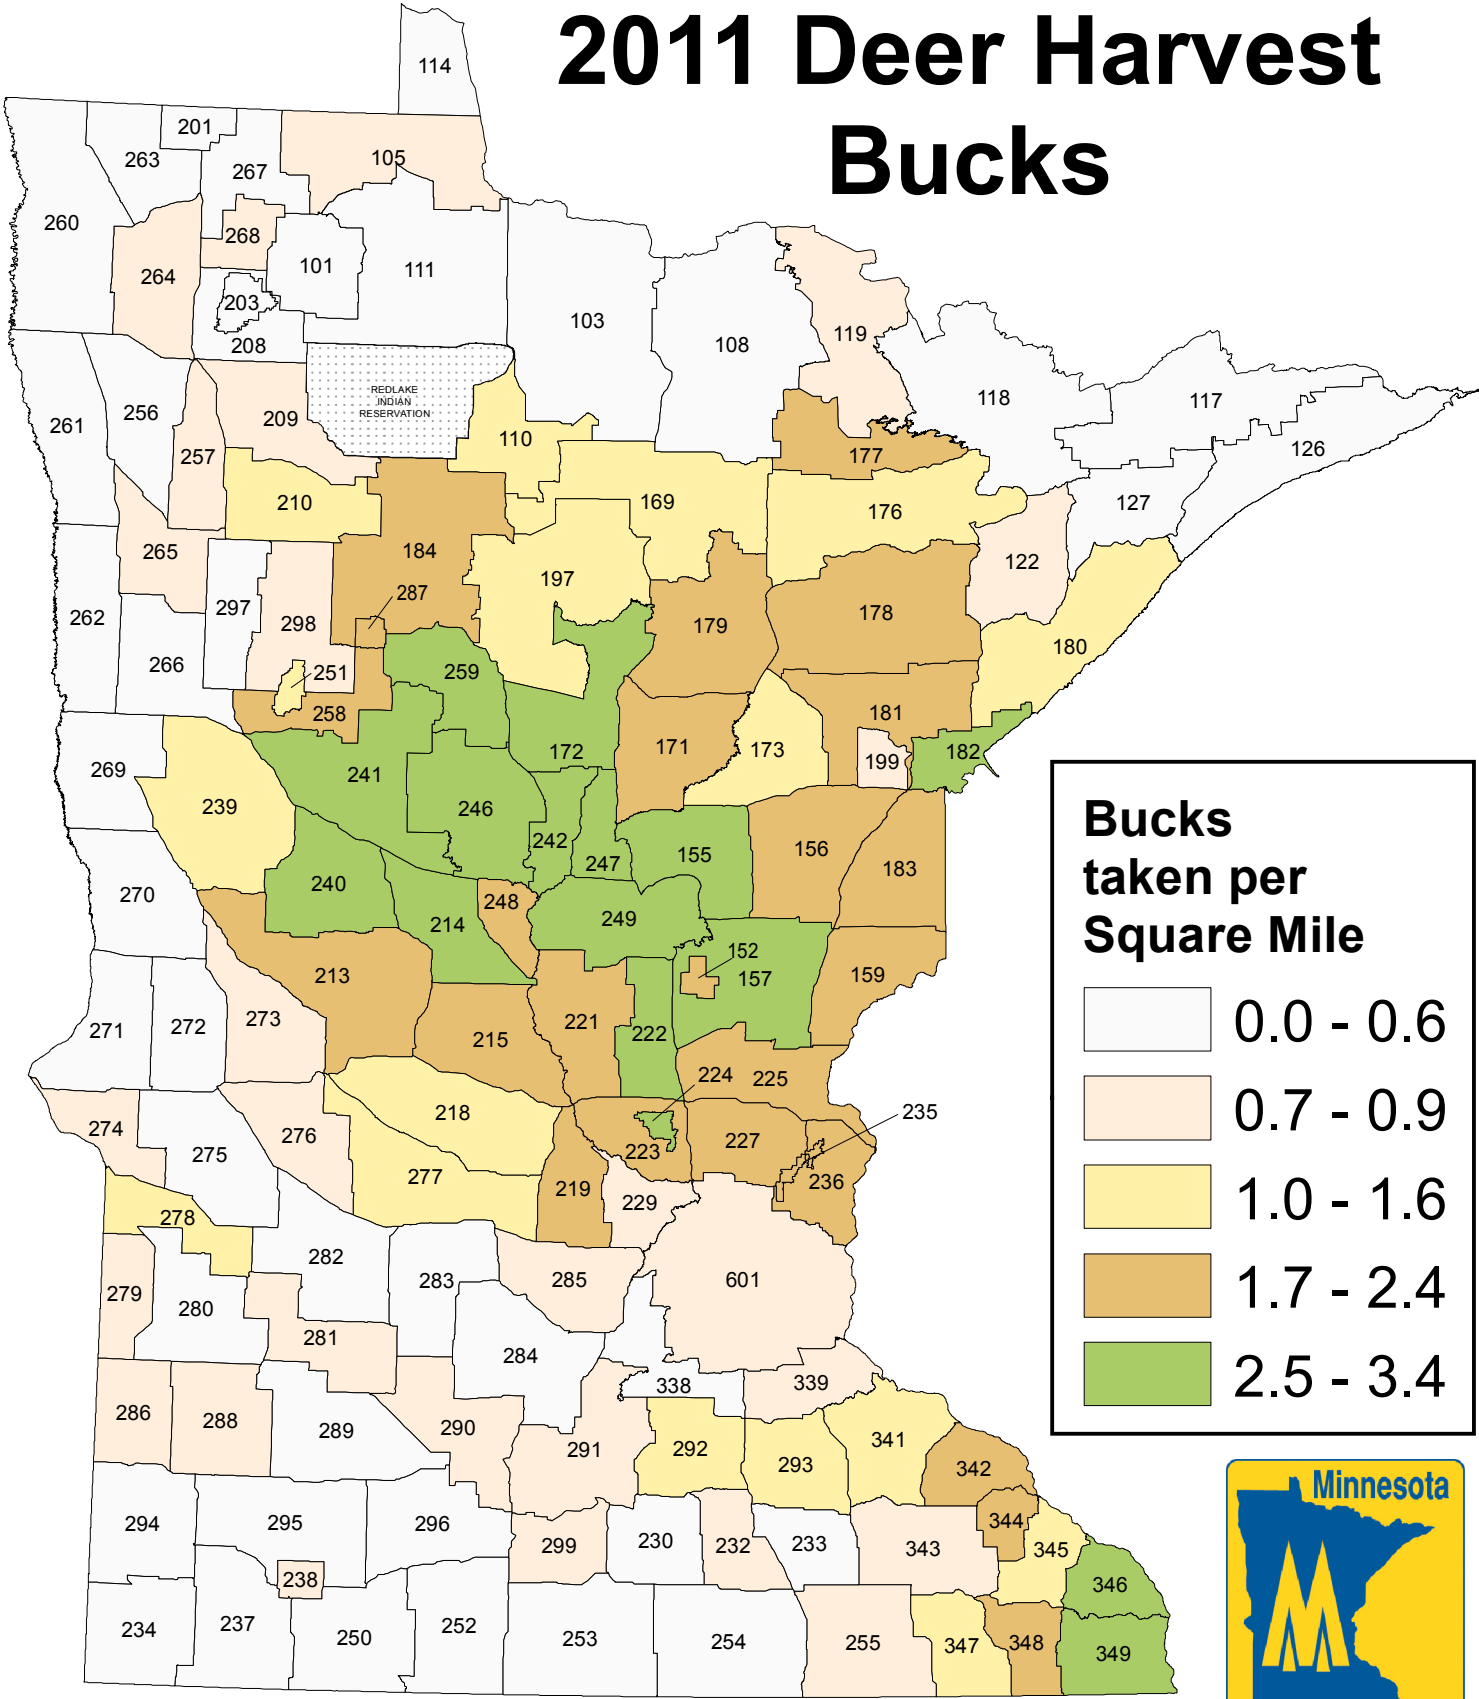

# 2011 Deer Harvest Bucks

Wildlife GIS Program  
Grand Rapids, Mn  
Julie.Hines@state.mn.us