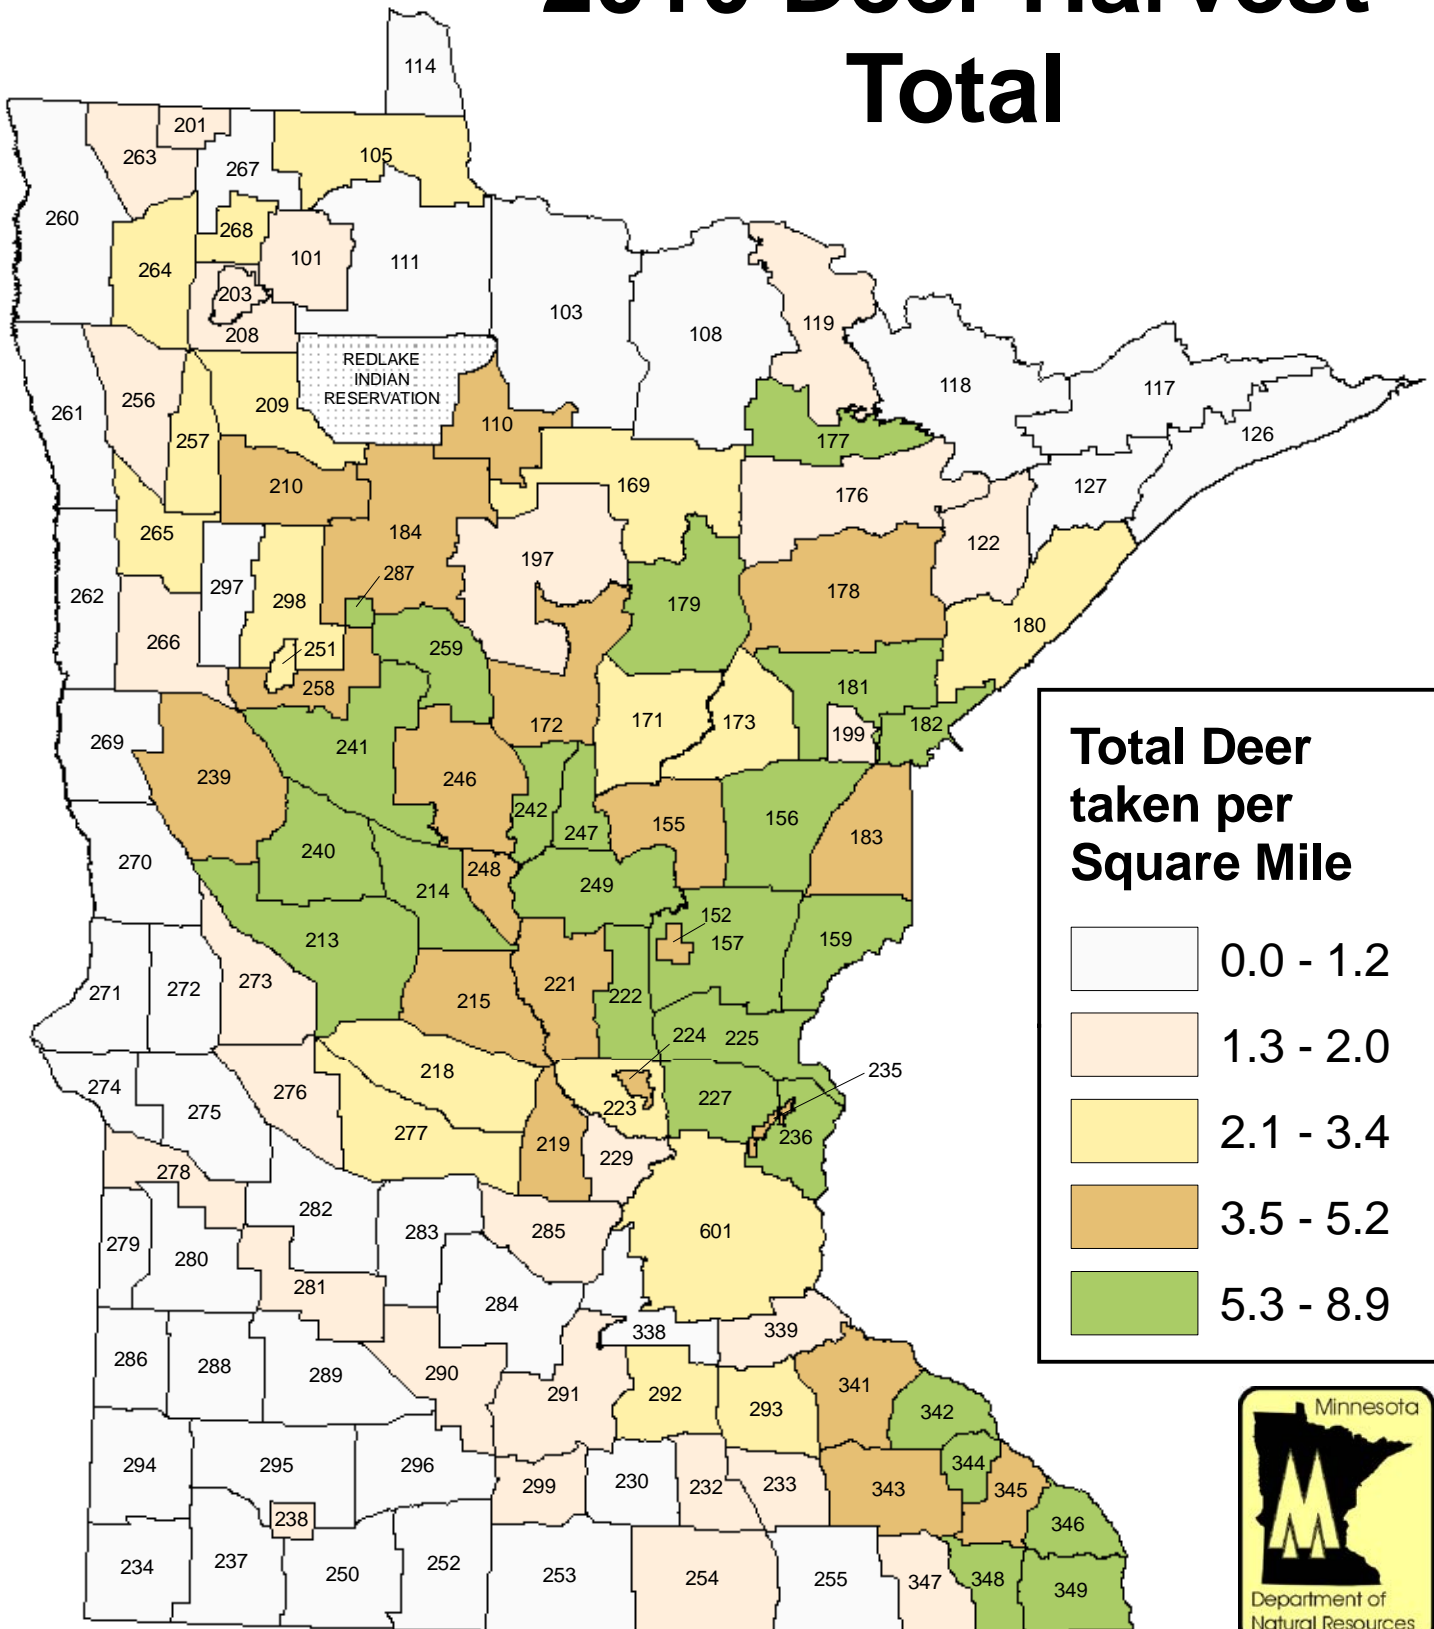

2010 Deer Harvest Total

Total Deer taken per Square Mile

- 0.0 - 1.2
- 1.3 - 2.0
- 2.1 - 3.4
- 3.5 - 5.2
- 5.3 - 8.9

Wildlife GIS Program
Grand Rapids, Mn
Julie.Hines@state.mn.us