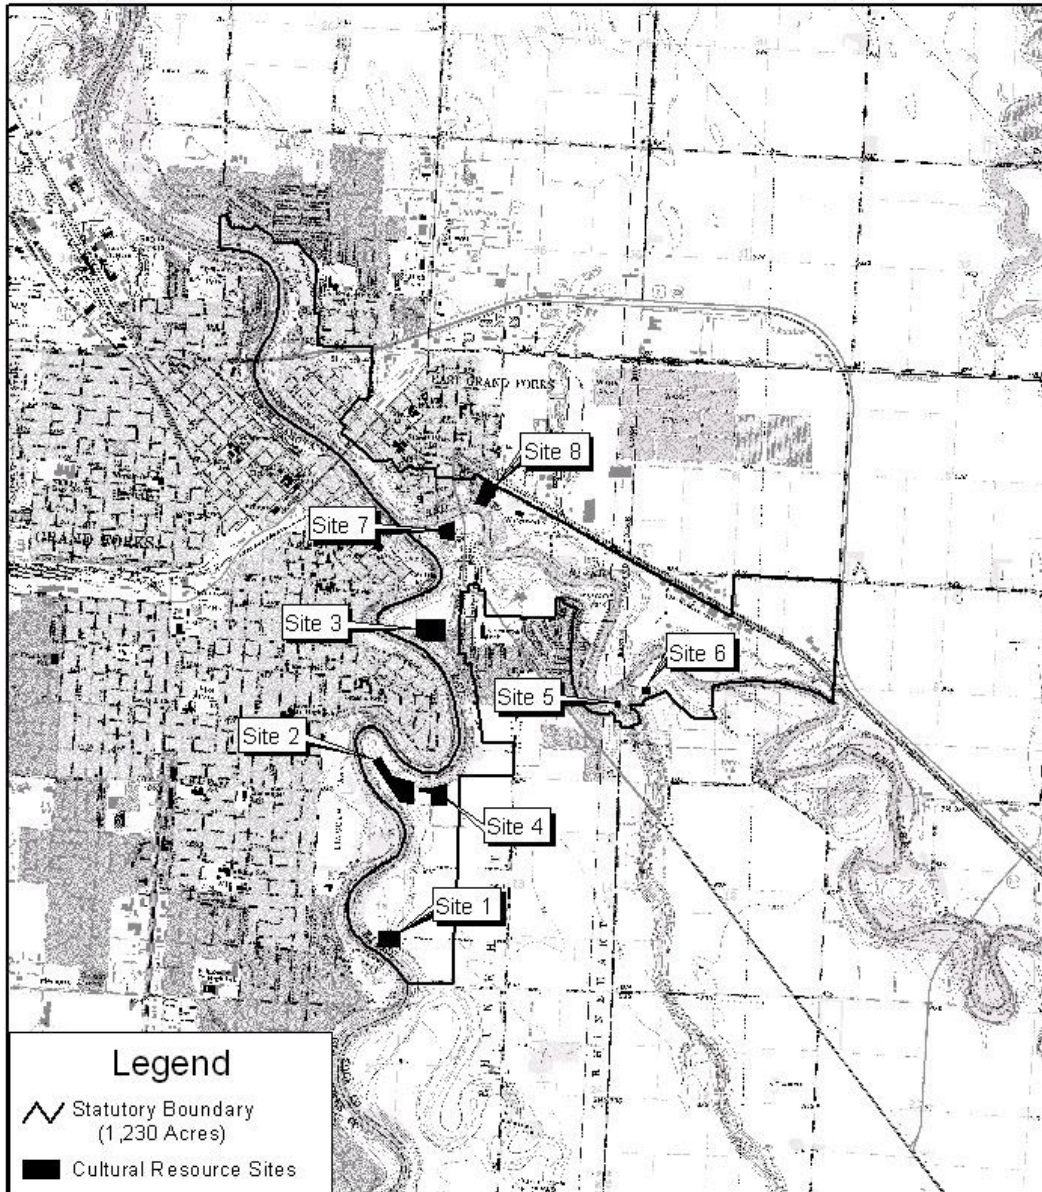

**Figure 16: Red River State Recreation Area
Cultural Resource Sites**

0.5 0 0.5 1 Miles