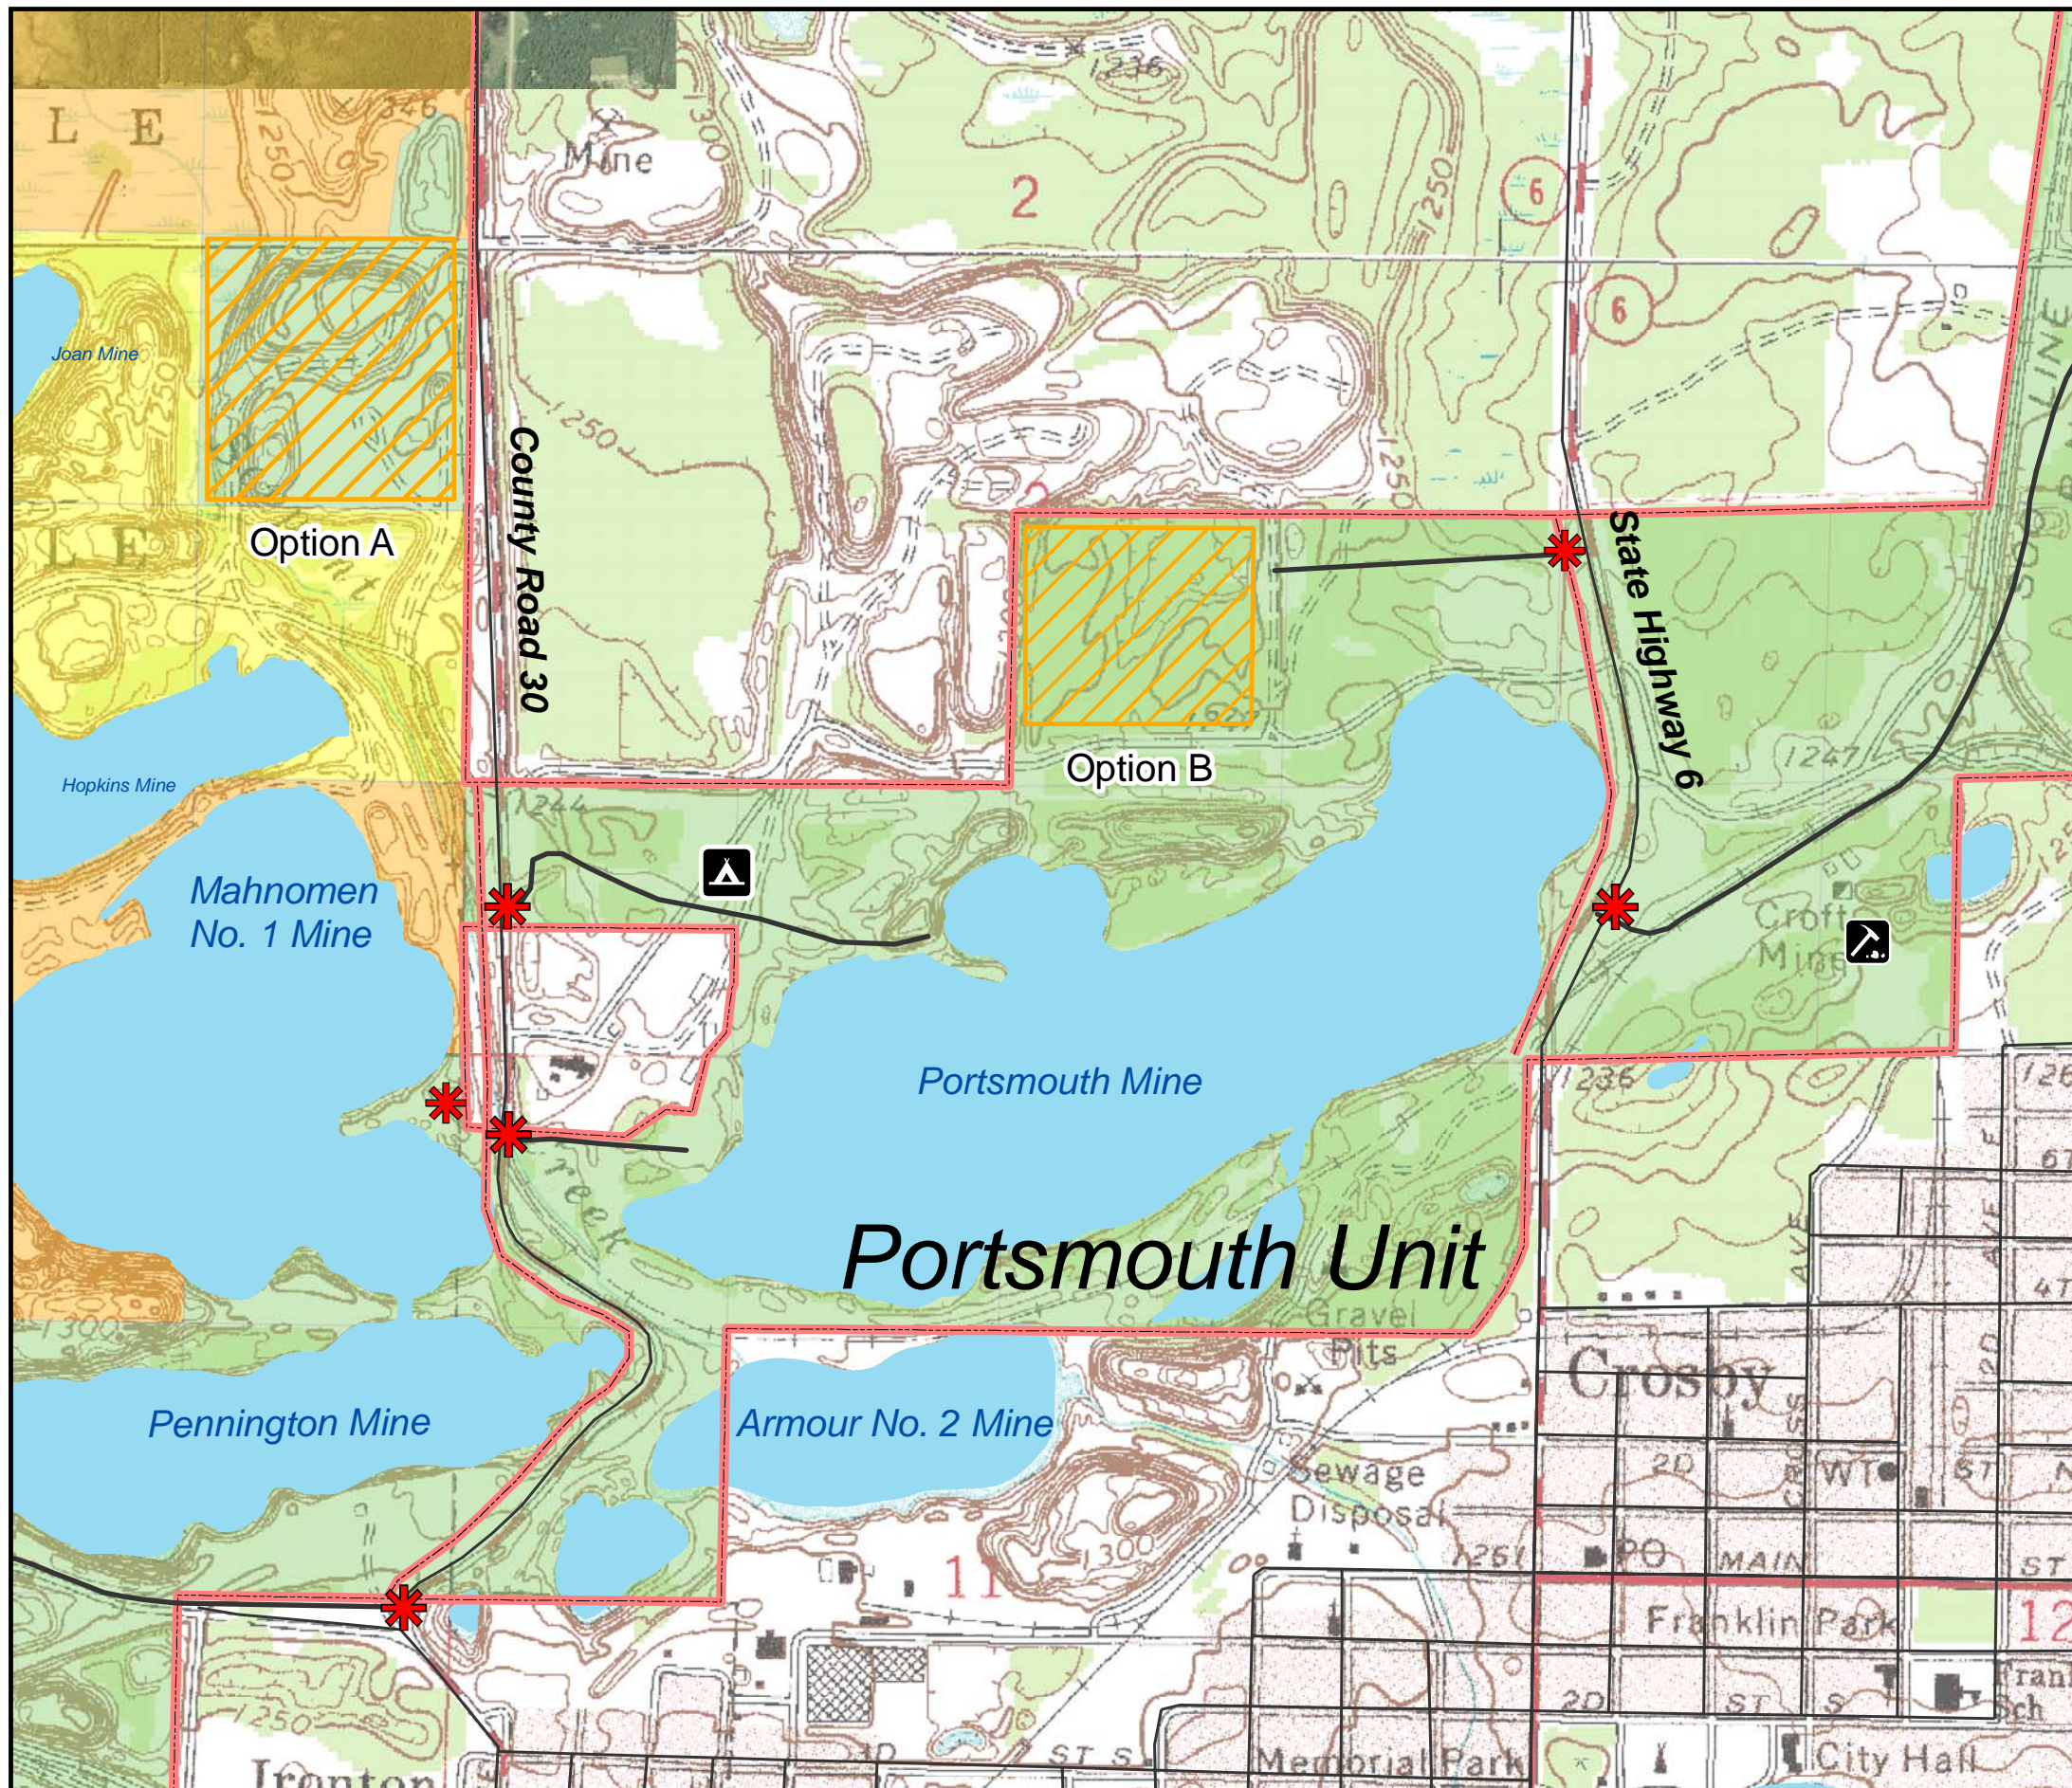

Shooting Range Options Cuyuna Country State Recreation Area

-  Shooting Range Options
 -  Recreation Area Entrances
 -  Portsmouth Campground
 -  Croft Mine
 -  State Recreation Area
 -  Water Bodies
 -  Recreation Area Roads
 -  State, County, Local Roads
- Land Ownership/Type:
-  State
 -  Private
 -  Undivided Interests