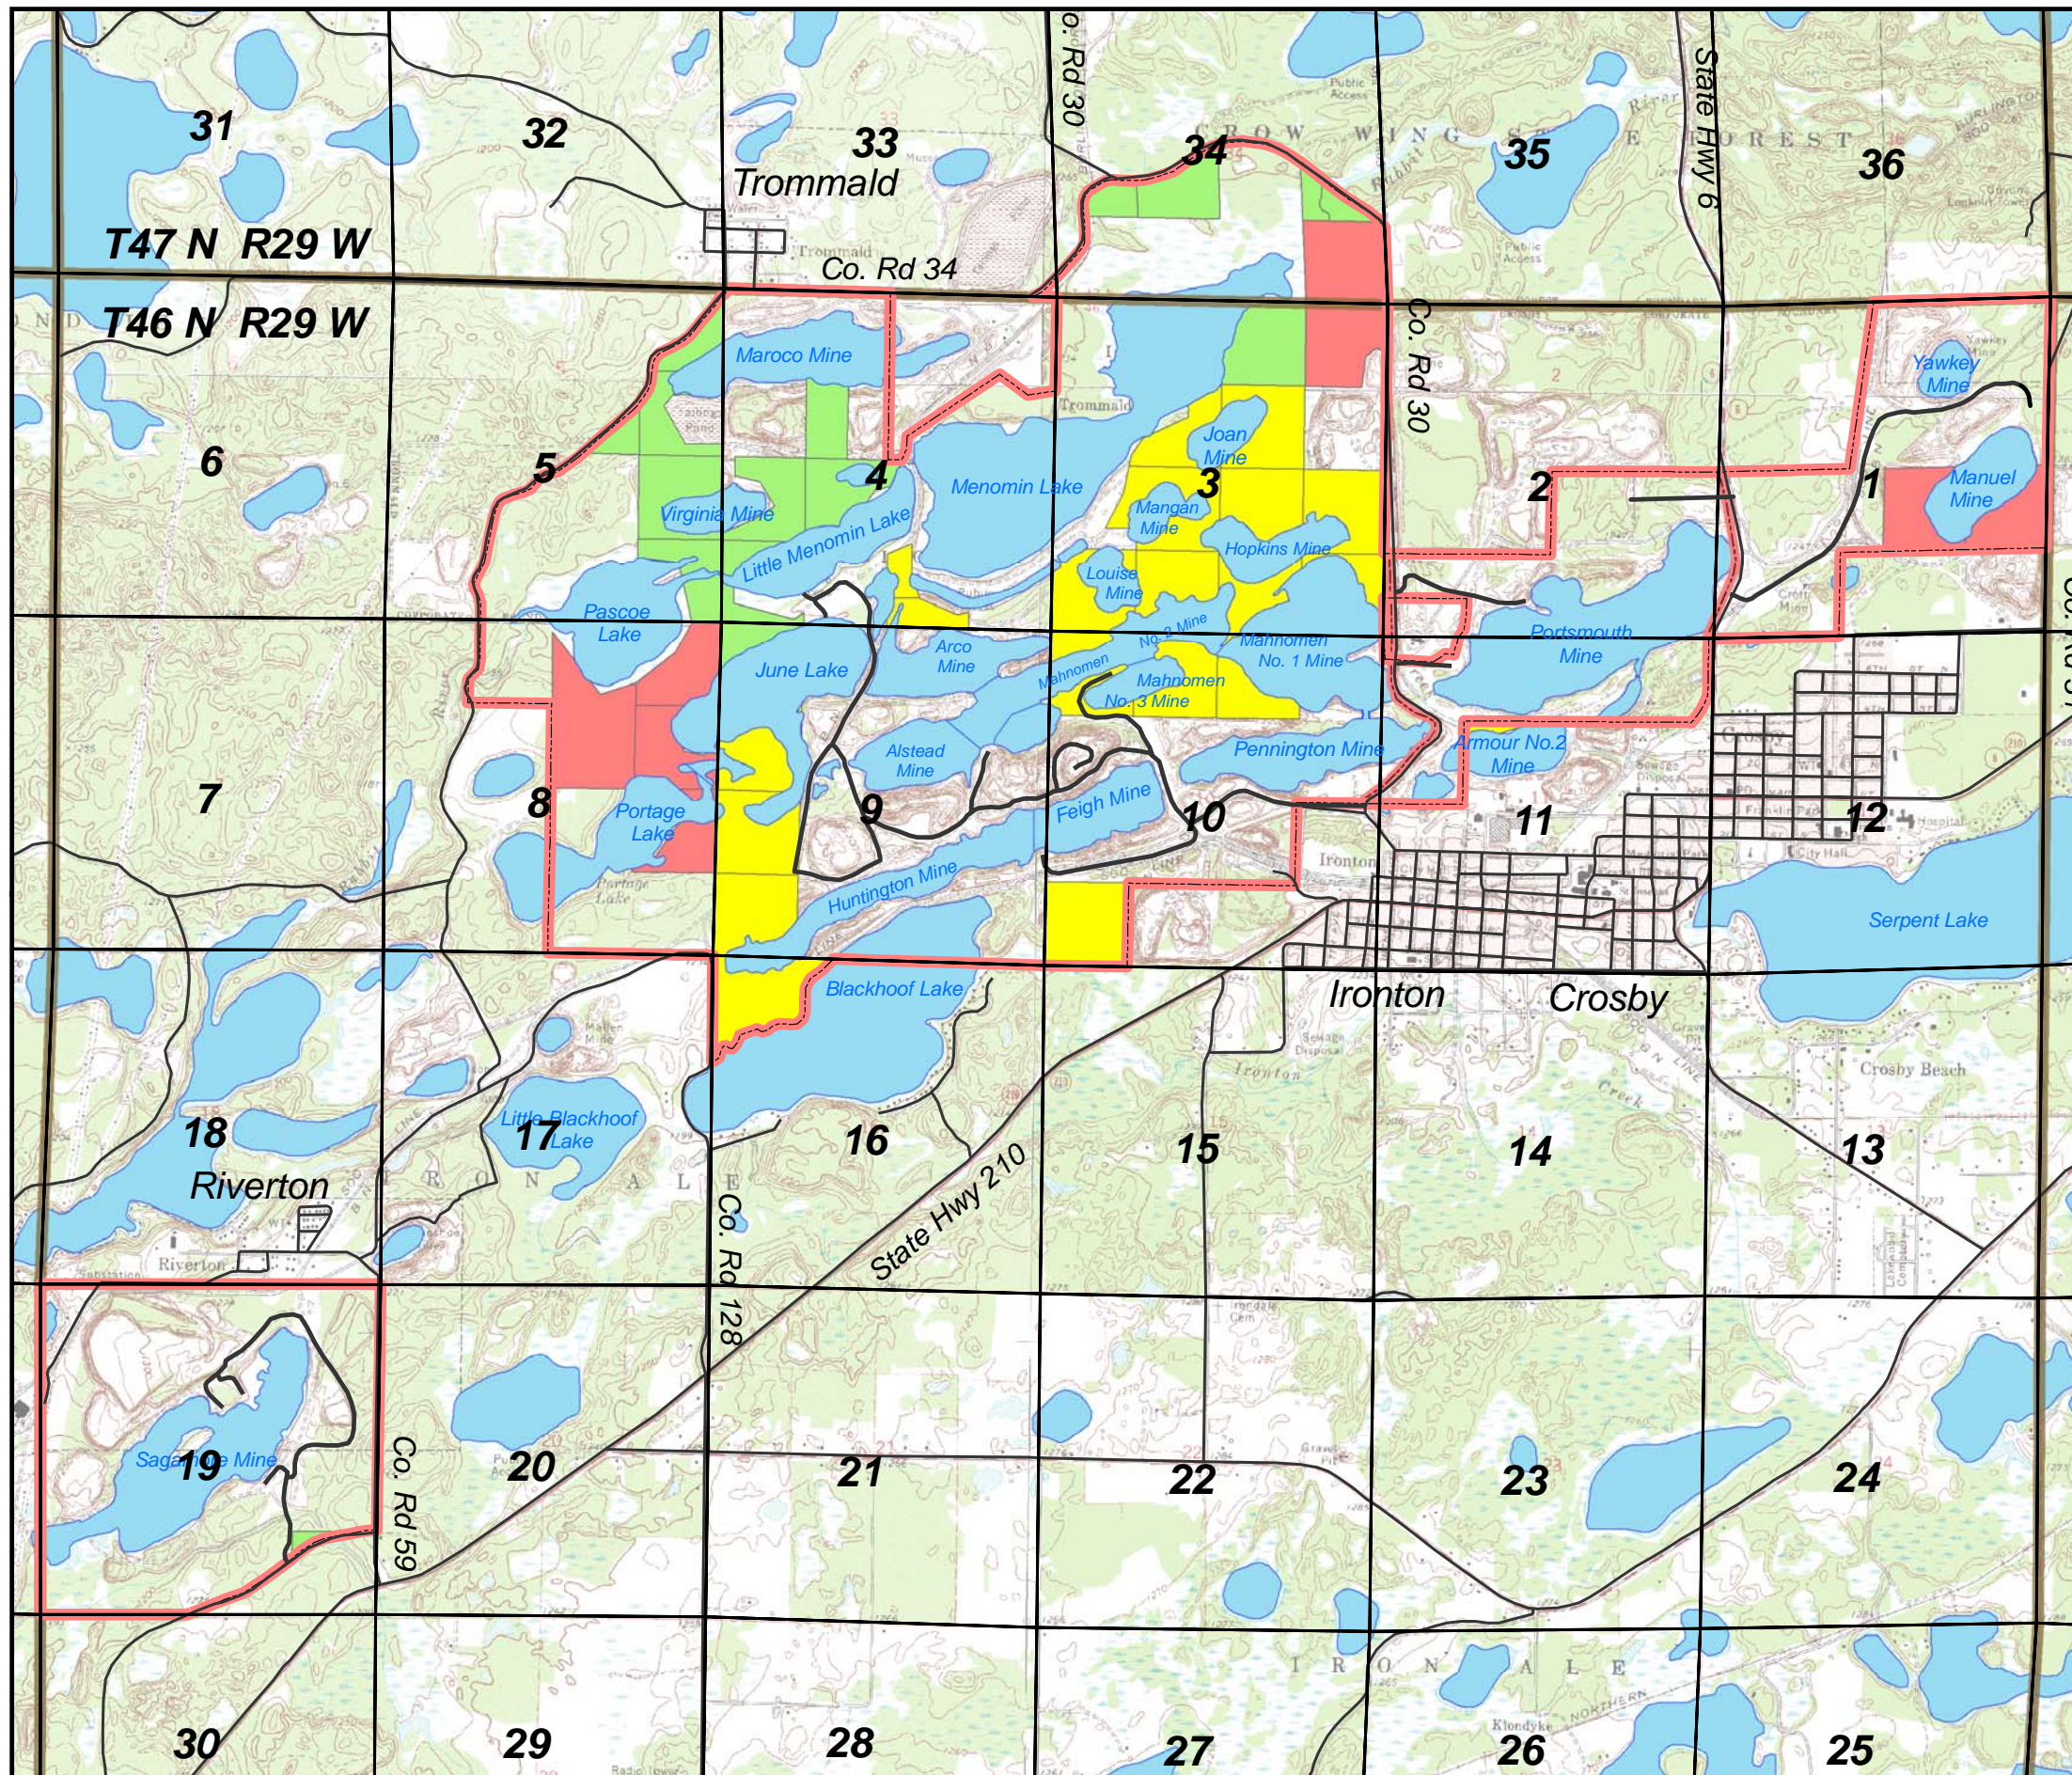

Land Aquisition Priorities Cuyuna County State Recreation Area

Aquisition Priorities:

 High

 Medium

 Low

 State Recreation Area

 State, County, Local Roads

 PLS Township Lines

 PLS Section Lines

MN Department of Natural Resources
Division of Parks and Recreation

Colin Kelly 3.28.08