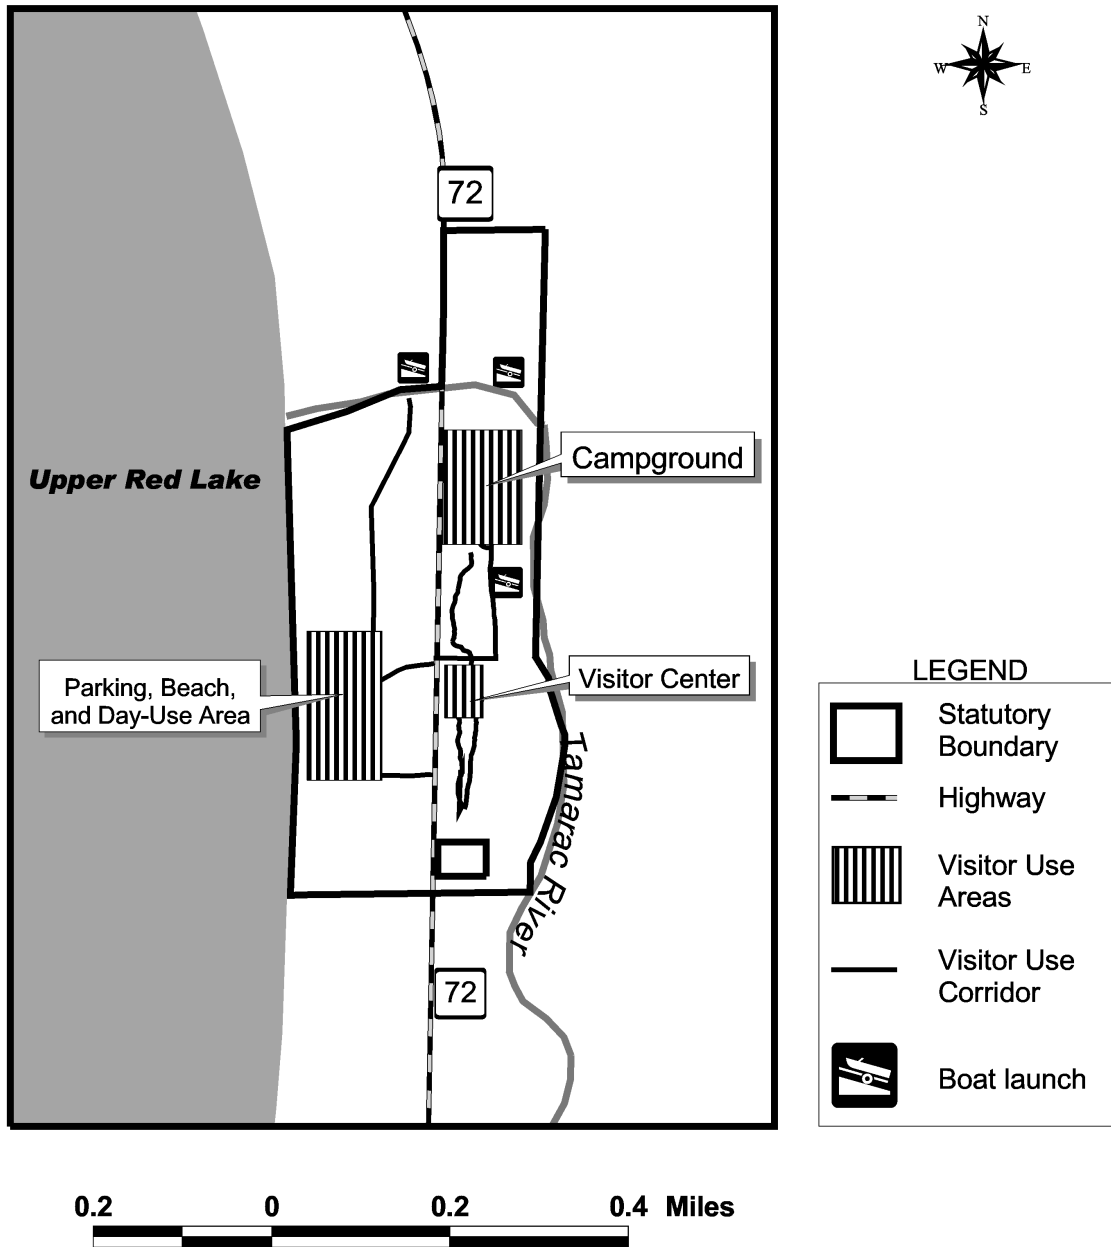

**Figure 26: SAM – Visitor Use in 20 Years
(Southern Unit)**

Source: MN DNR Division of Parks & Recreation
 Created By: W.B. Elise
 Date: 12/20/01