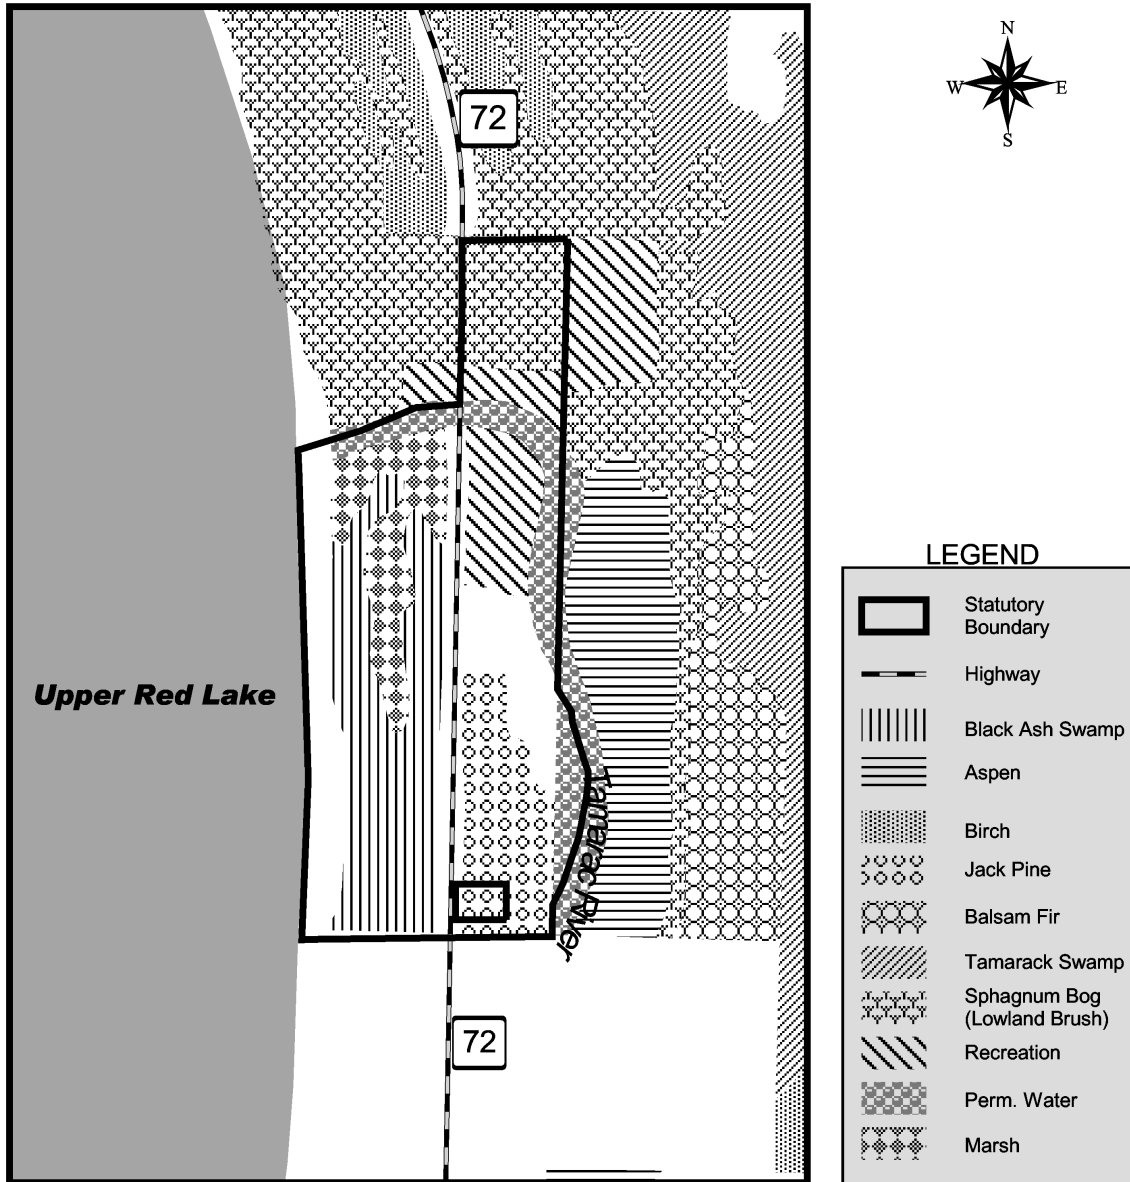

Figure 14: Southern Unit – Existing Vegetation

Source: MN DNR,
Div. of Forestry
1995

0.2 0 0.2 0.4 Miles