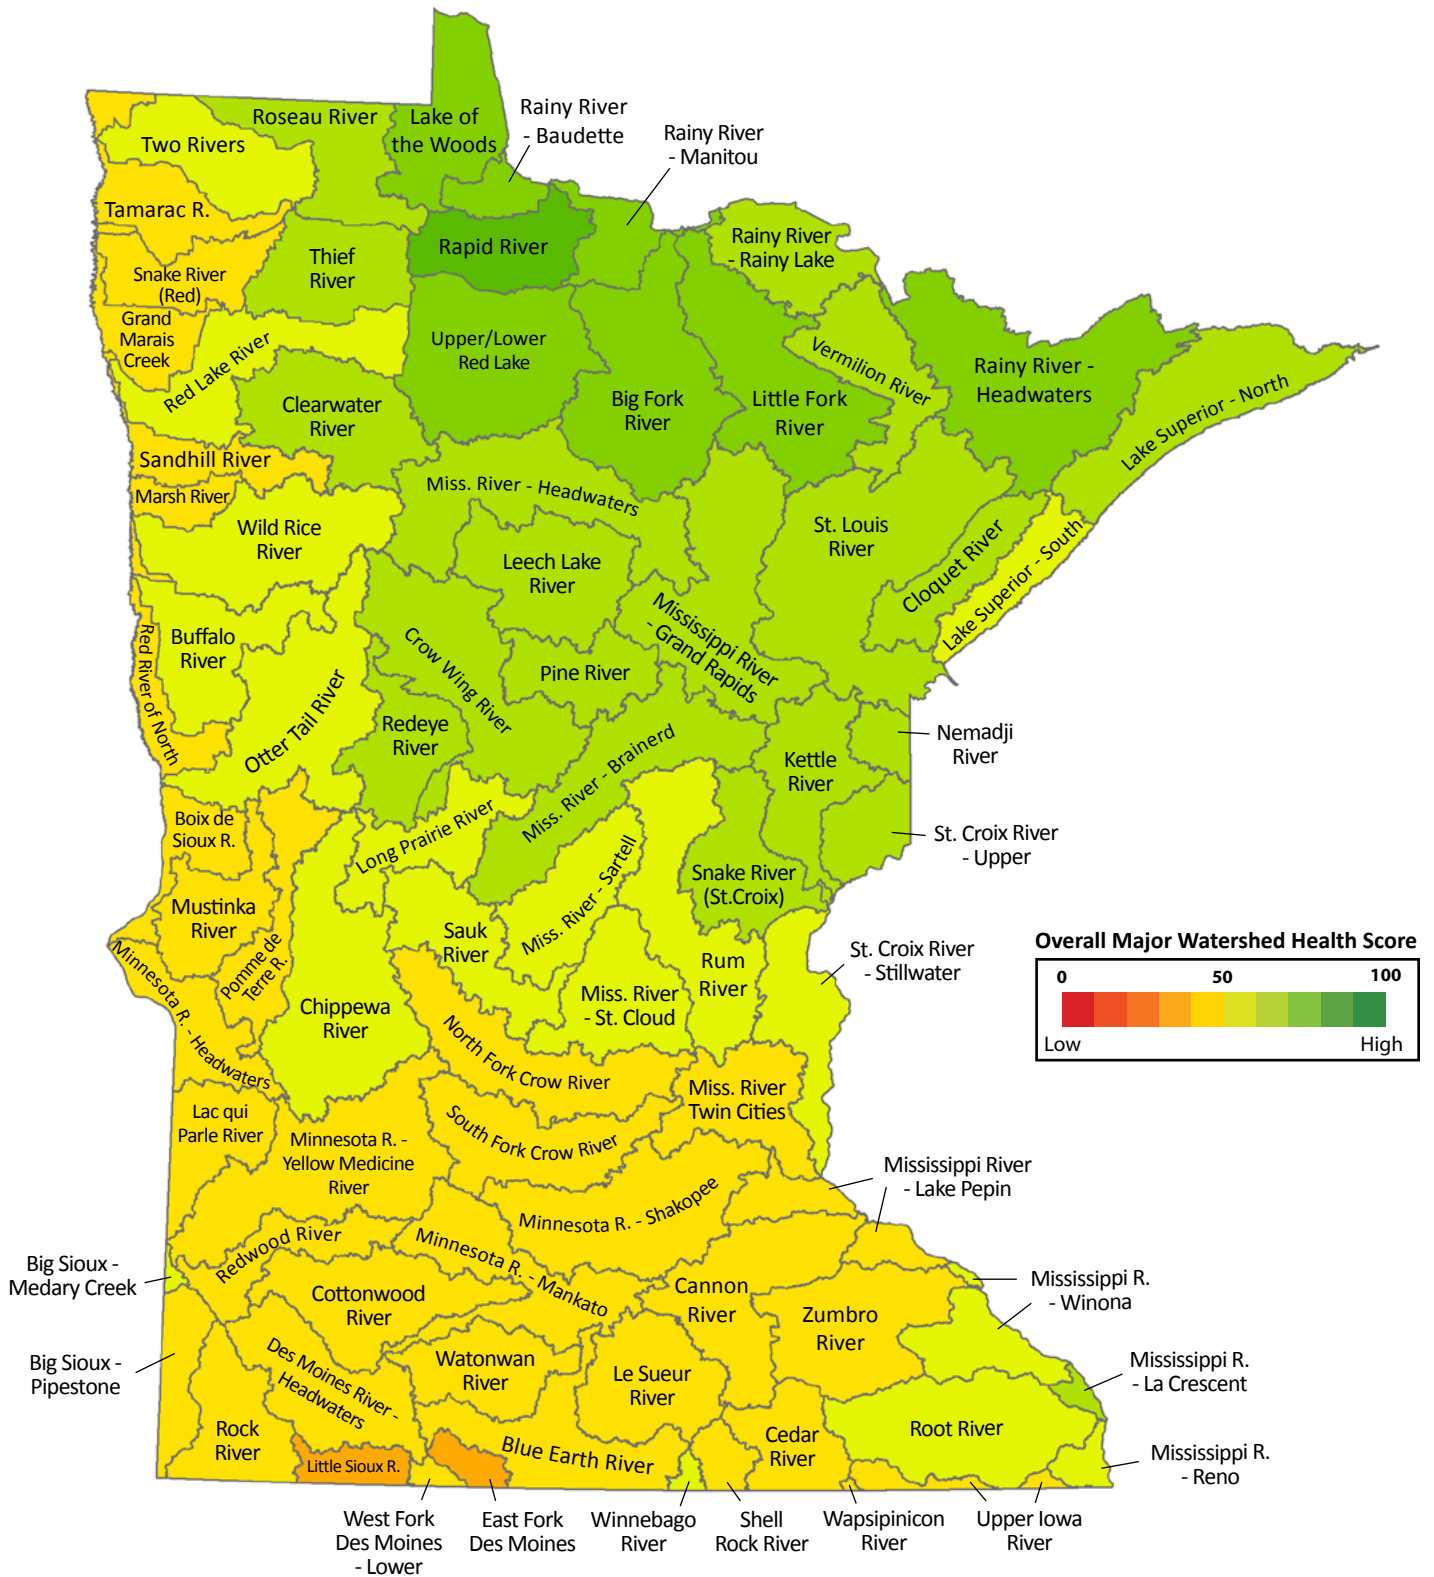

## Watershed Report Card: Index Map

Click on the watershed name to open the report card.

The table provides the same hyperlinks as the map, listed alphabetically by watershed name. The Document Link has the base URL of [http://files.dnr.state.mn.us/natural\\_resources/water/watersheds/tool/watersheds/](http://files.dnr.state.mn.us/natural_resources/water/watersheds/tool/watersheds/)